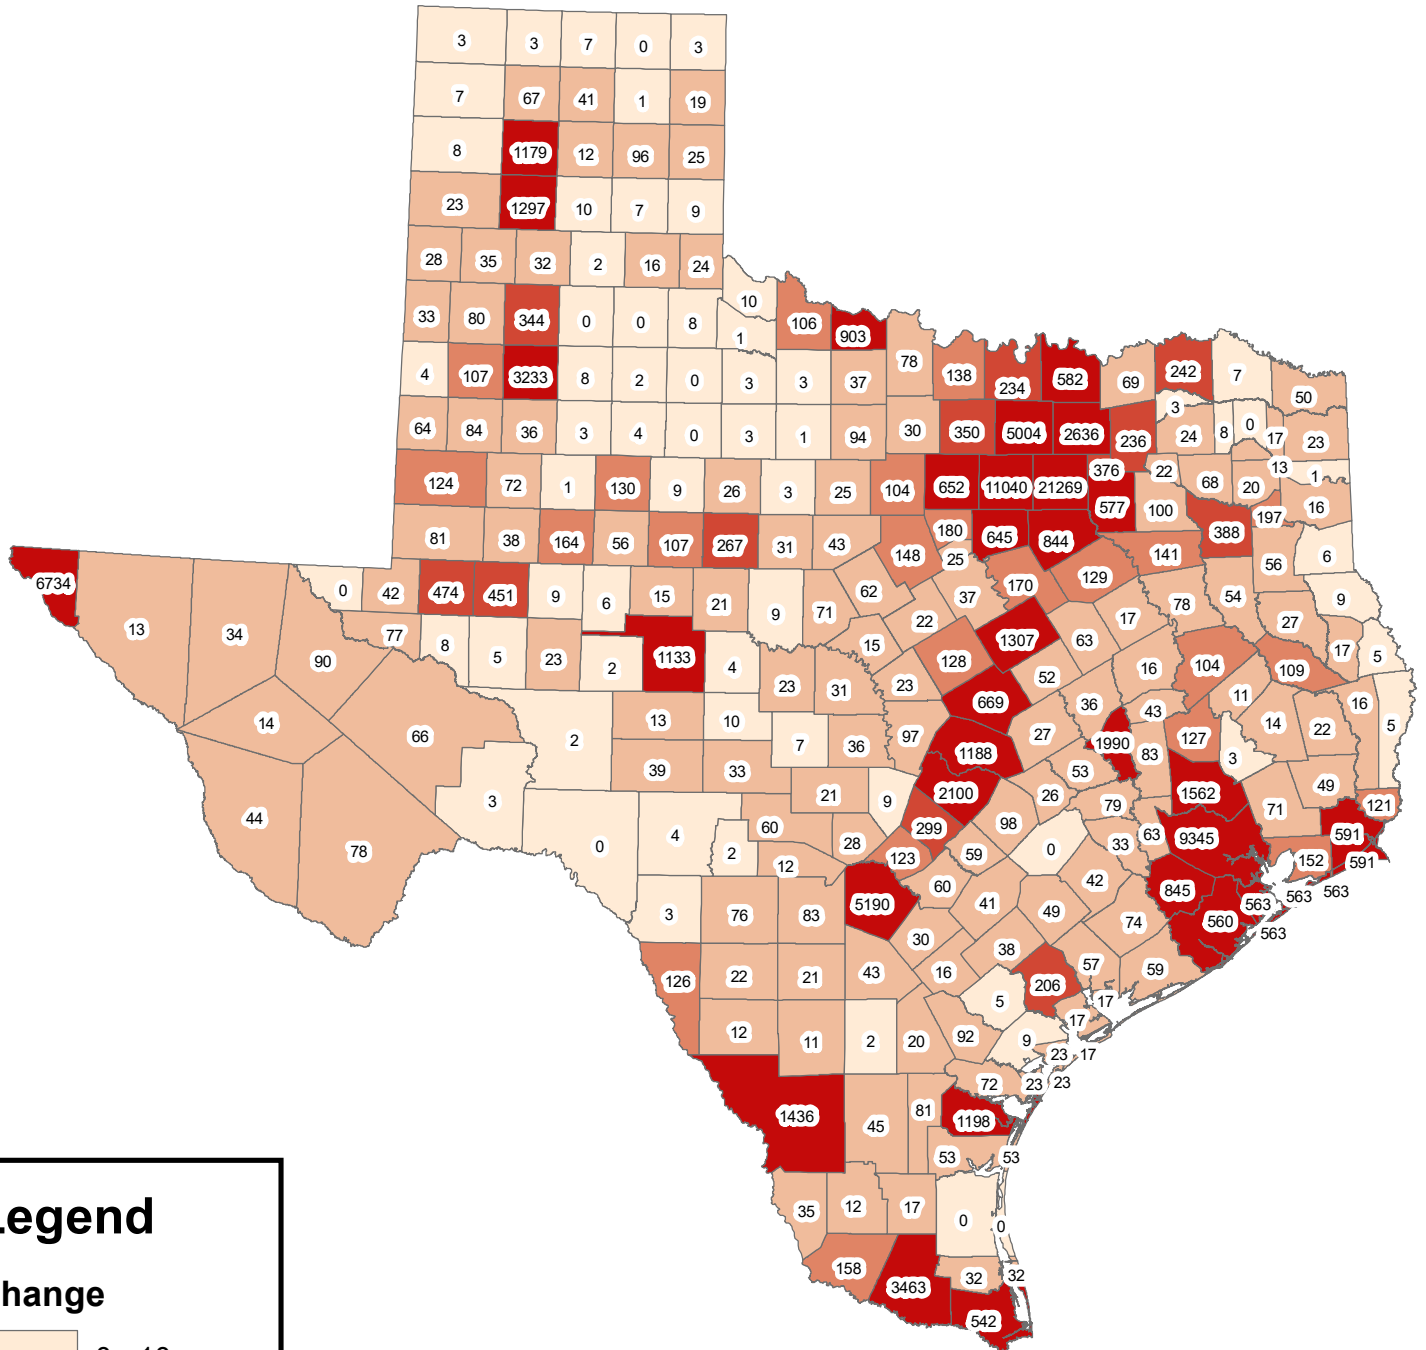

Texas Covid-19 Confirmed Cases Change November 17 - 24, 2020

The City of Stephenville makes every effort to ensure this map is free of errors but does not warrant the map or its features. The City of Stephenville provides this map without any warranty of any kind whatsoever, either expressed or implied.

[https://github.com/CSSEGISandData/COVID-19/tree/master/csse covid 19 data/csse covid 19 daily reports](https://github.com/CSSEGISandData/COVID-19/tree/master/csse%20covid%2019%20data/csse%20covid%2019%20daily%20reports)