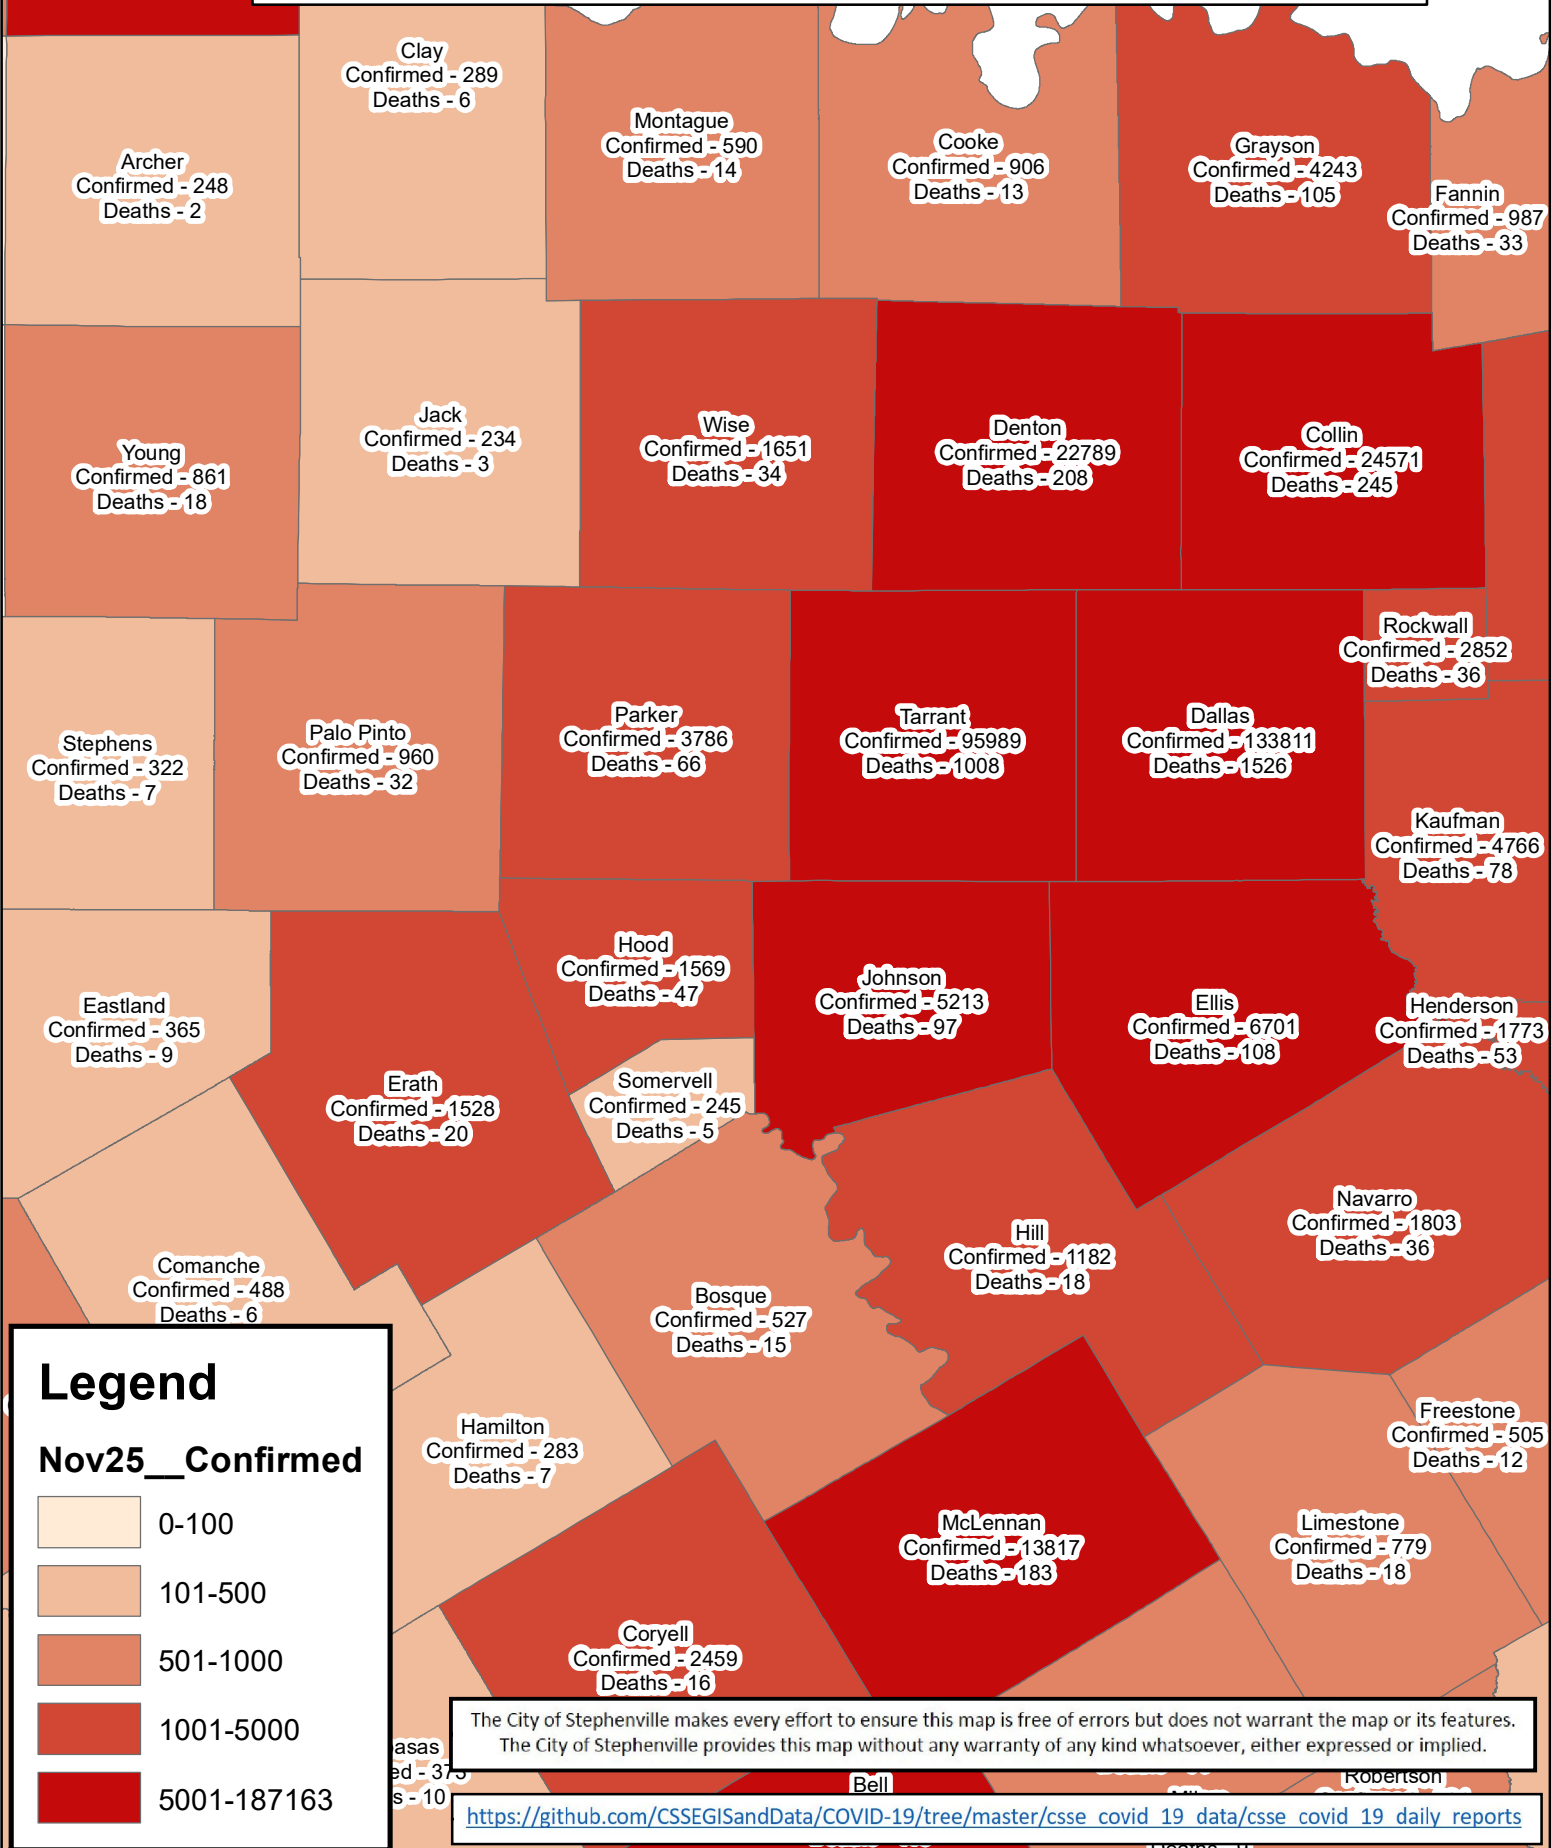

Erath County Area Covid-19 Confirmed Cases November 25, 2020

Legend

Nov25__Confirmed

- 0-100
- 101-500
- 501-1000
- 1001-5000
- 5001-187163

The City of Stephenville makes every effort to ensure this map is free of errors but does not warrant the map or its features. The City of Stephenville provides this map without any warranty of any kind whatsoever, either expressed or implied.

https://github.com/CSSEGISandData/COVID-19/tree/master/csse_covid_19_data/csse_covid_19_daily_reports