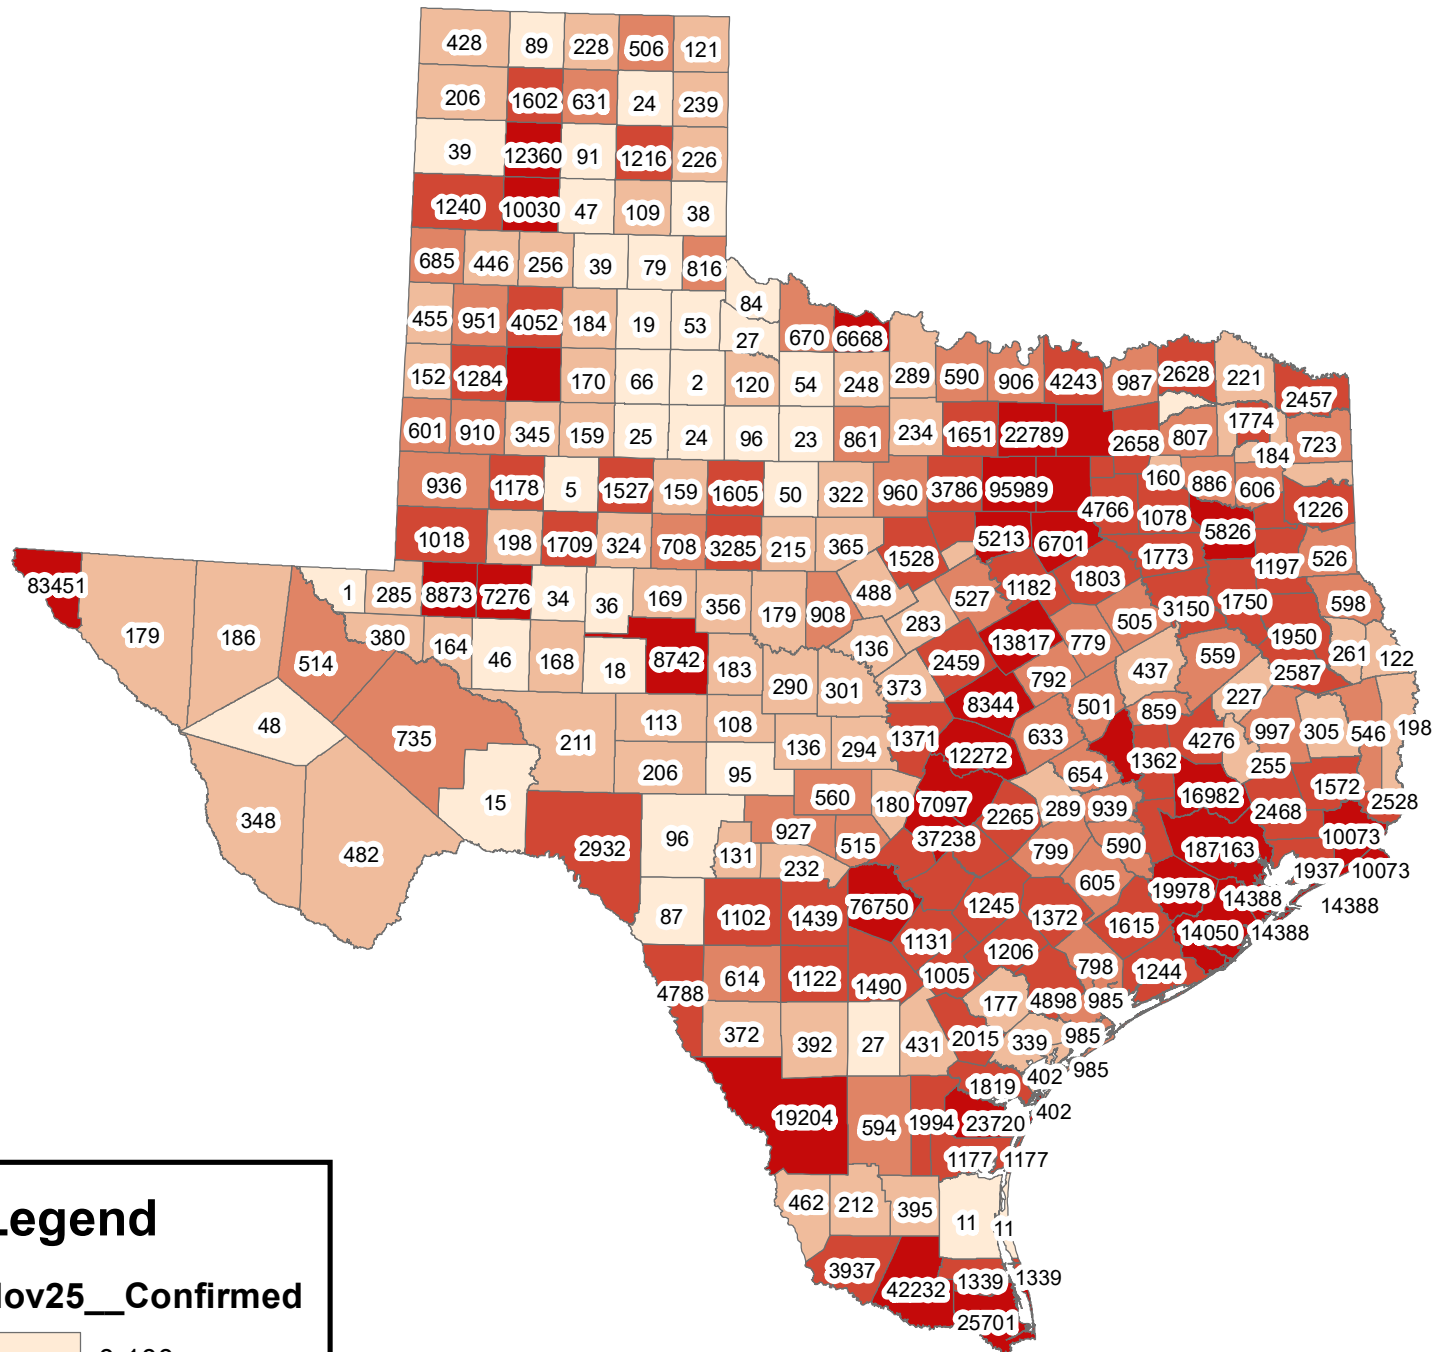

Texas Covid-19 Confirmed Cases November 25, 2020

Legend

Nov25__Confirmed

The City of Stephenville makes every effort to ensure this map is free of errors but does not warrant the map or its features. The City of Stephenville provides this map without any warranty of any kind whatsoever, either expressed or implied.

https://github.com/CSSEGISandData/COVID-19/tree/master/csse_covid_19_data/csse_covid_19_daily_reports