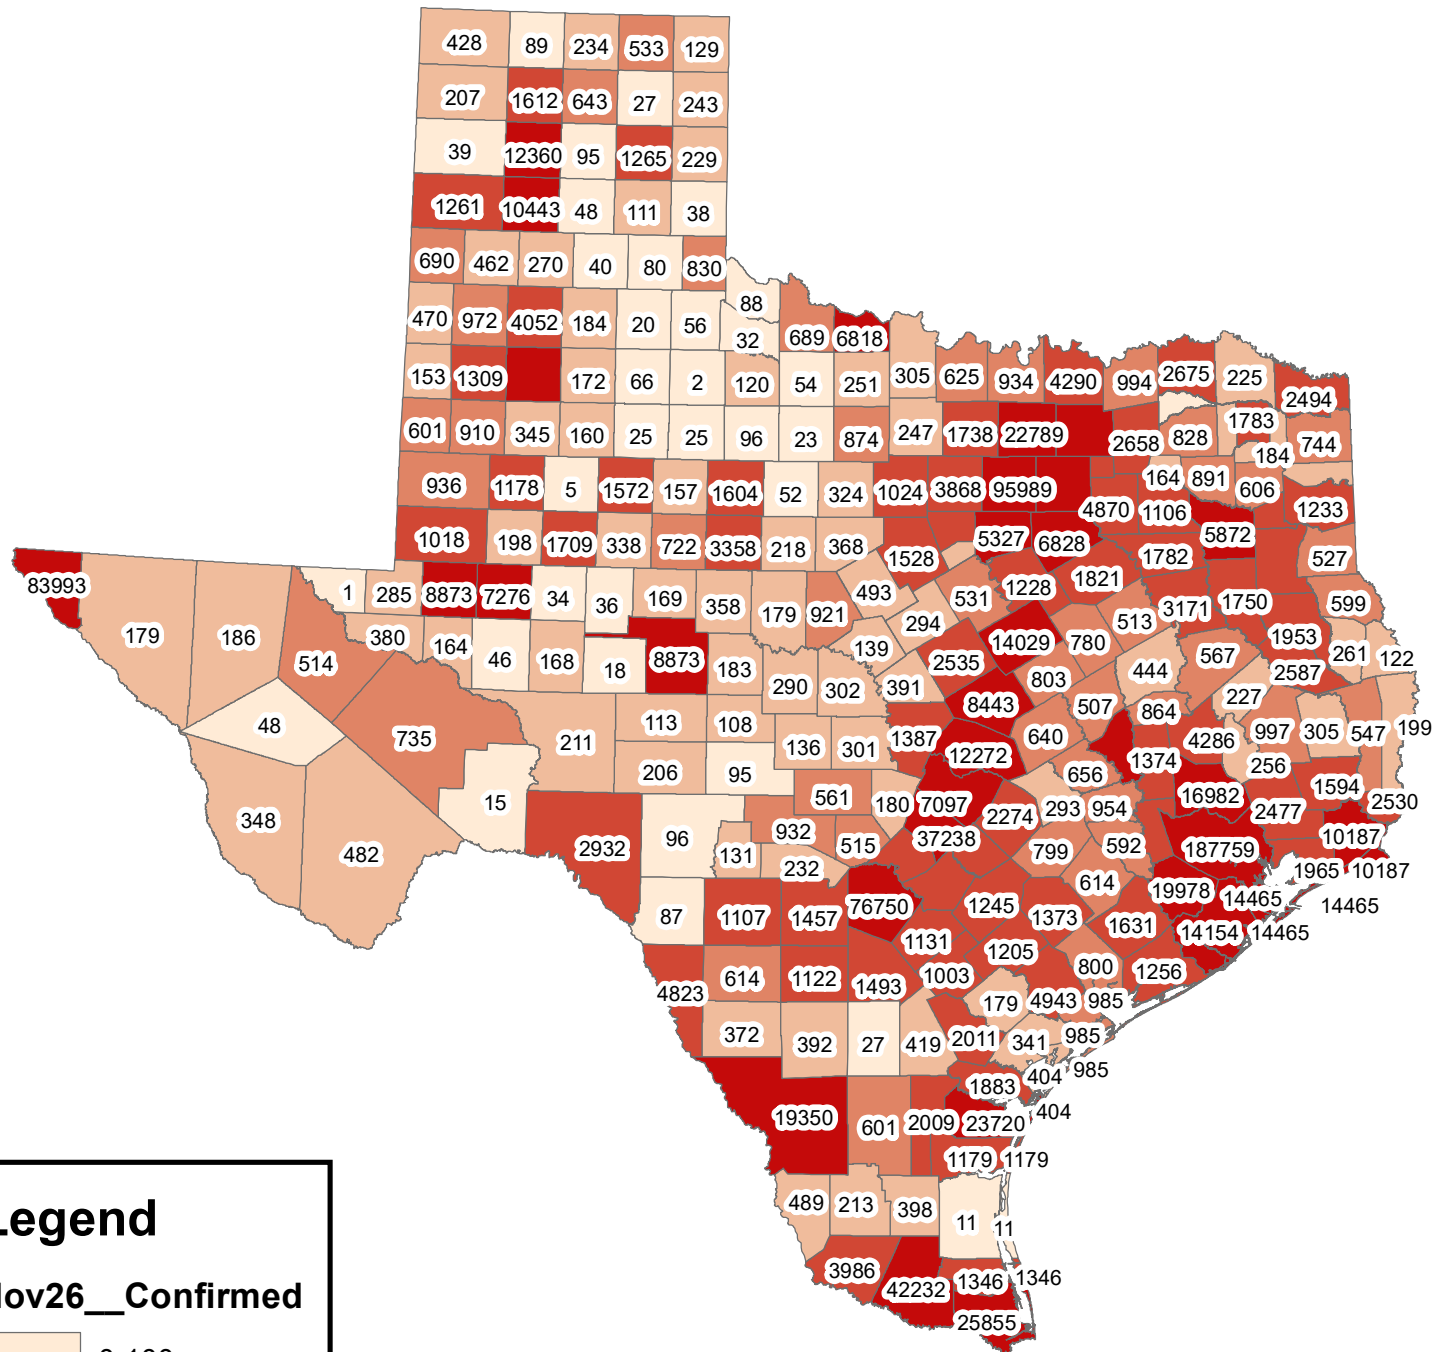

Texas Covid-19 Confirmed Cases November 26, 2020

Legend

Nov26__Confirmed

The City of Stephenville makes every effort to ensure this map is free of errors but does not warrant the map or its features. The City of Stephenville provides this map without any warranty of any kind whatsoever, either expressed or implied.

https://github.com/CSSEGISandData/COVID-19/tree/master/csse_covid_19_data/csse_covid_19_daily_reports