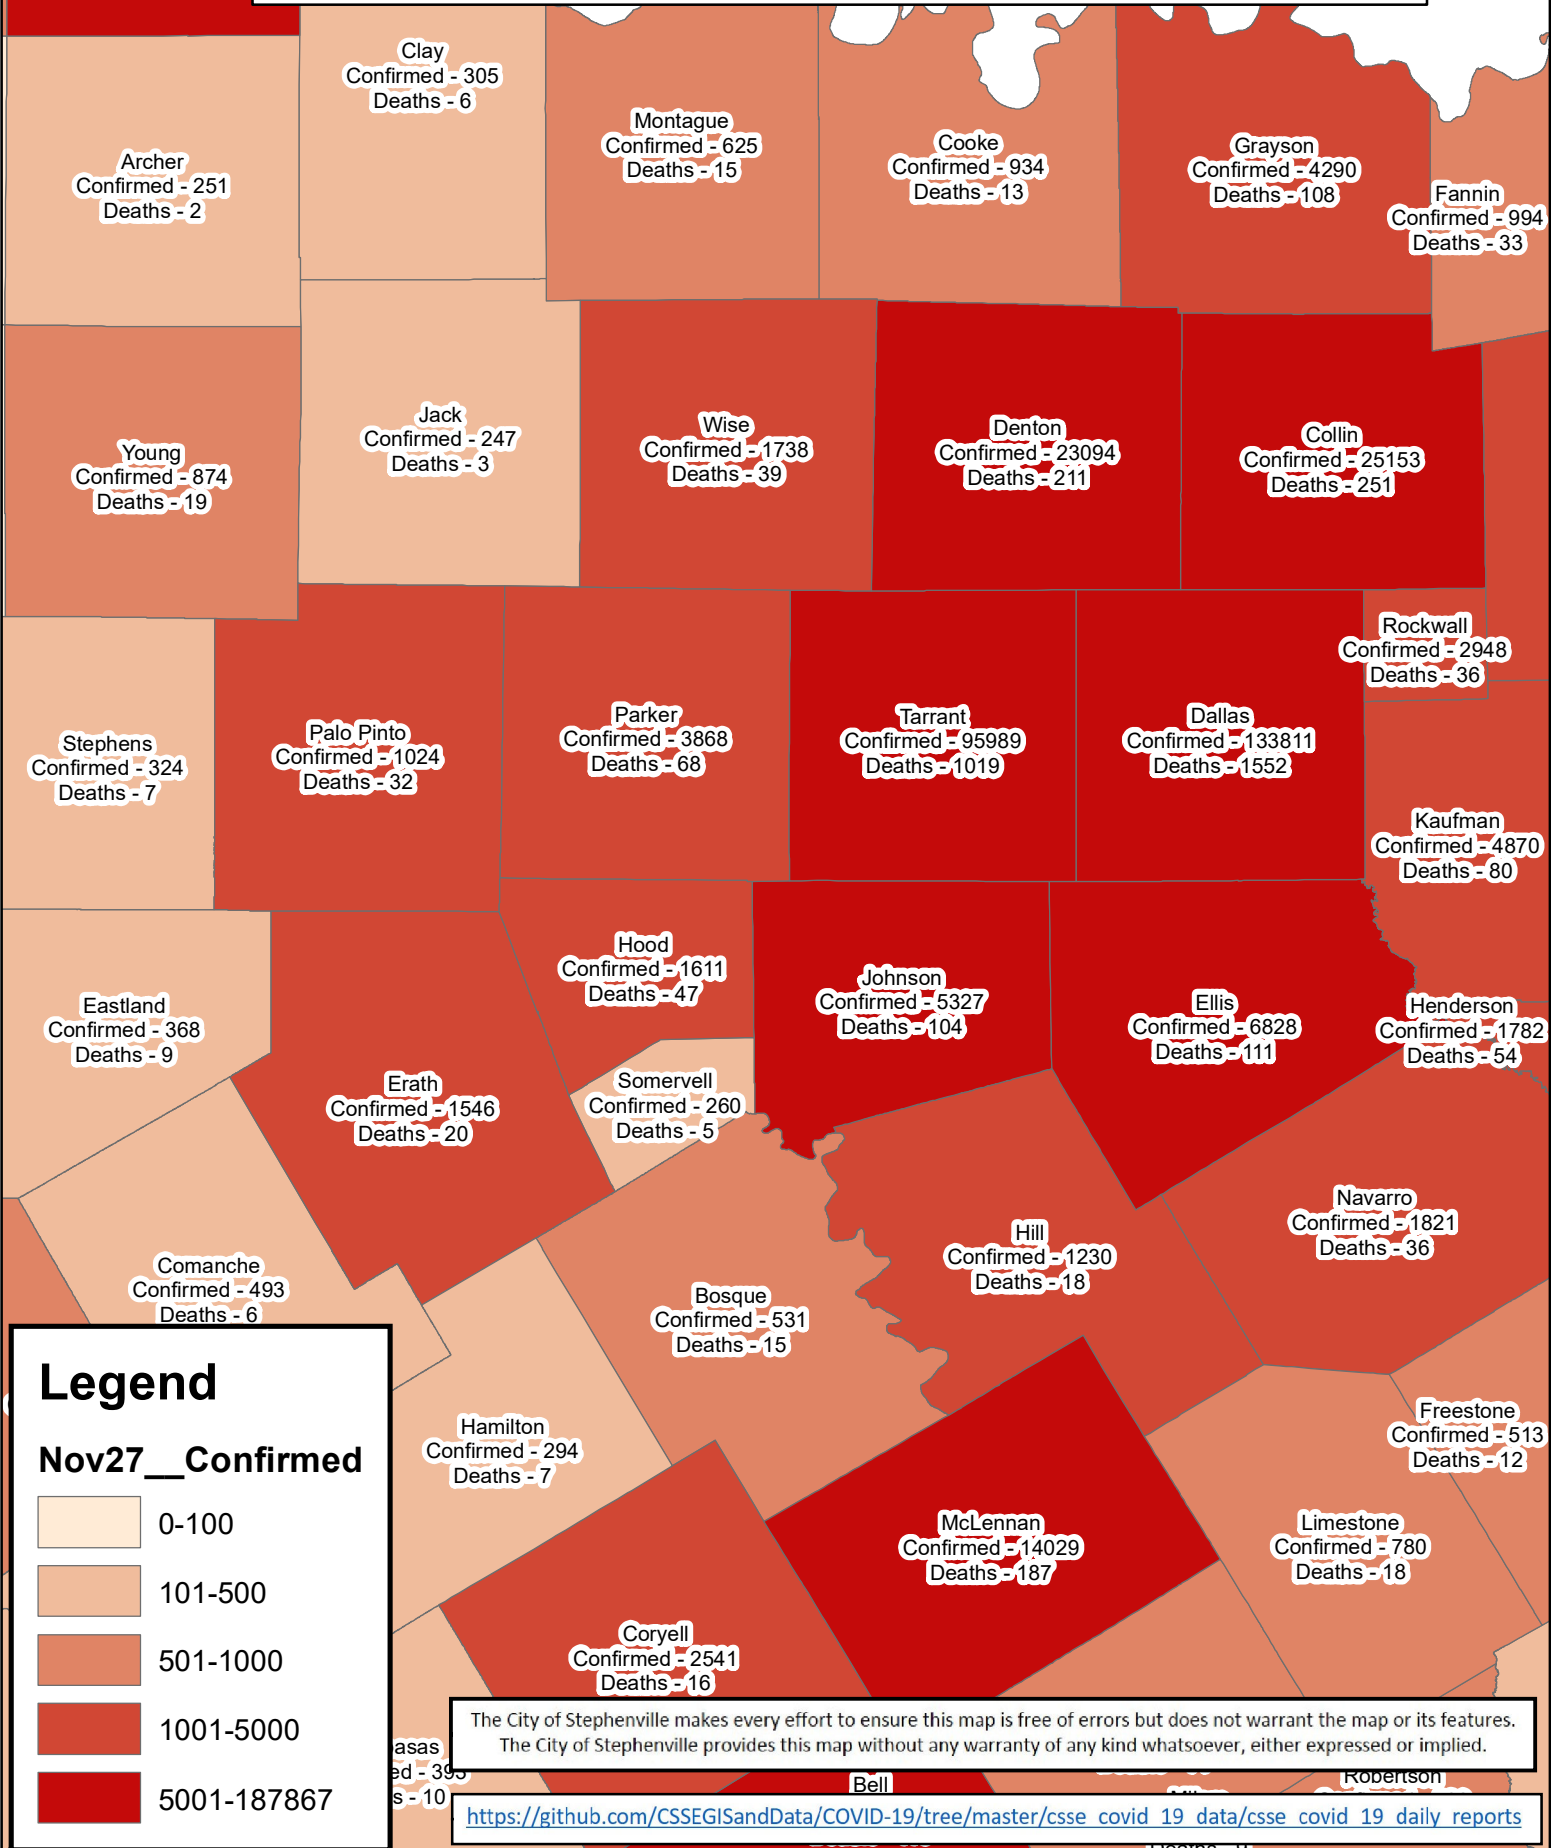

Erath County Area Covid-19 Confirmed Cases November 27, 2020

Legend

Nov27__Confirmed

- 0-100
- 101-500
- 501-1000
- 1001-5000
- 5001-187867

The City of Stephenville makes every effort to ensure this map is free of errors but does not warrant the map or its features. The City of Stephenville provides this map without any warranty of any kind whatsoever, either expressed or implied.

https://github.com/CSSEGISandData/COVID-19/tree/master/csse_covid_19_data/csse_covid_19_daily_reports