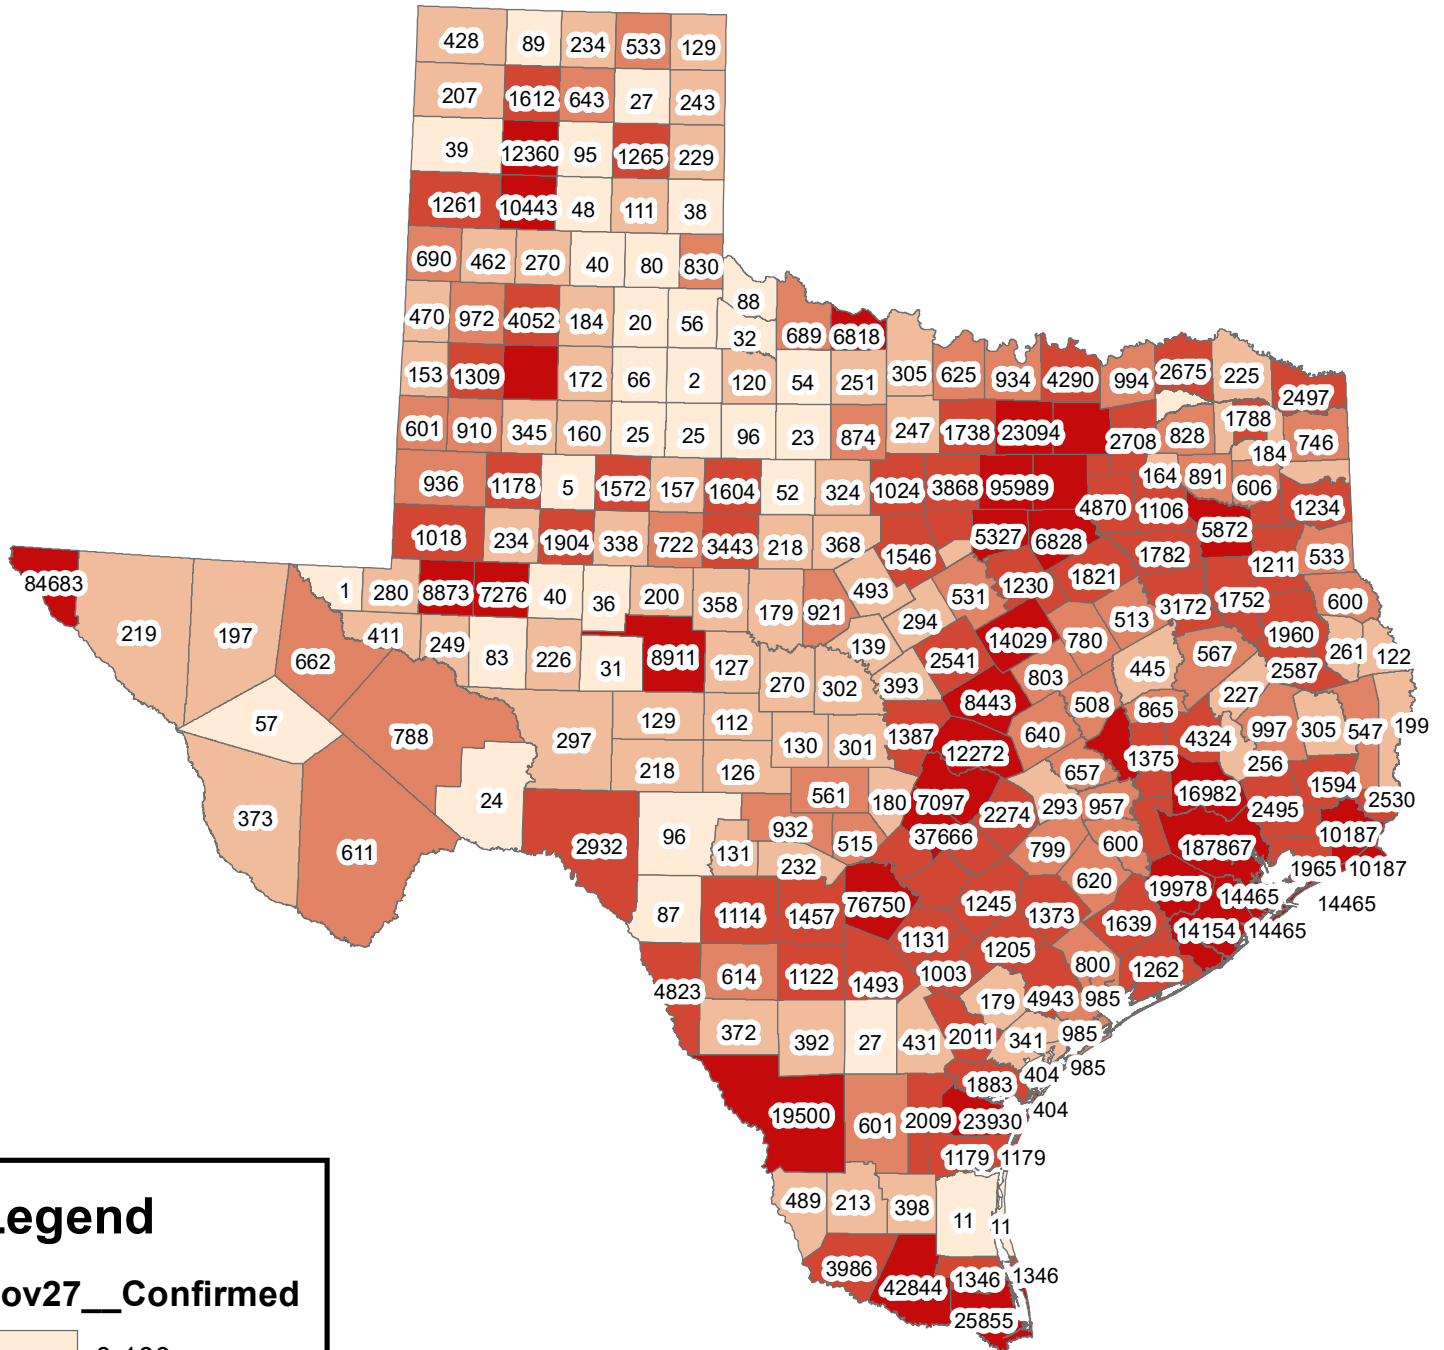

Texas Covid-19 Confirmed Cases November 27, 2020

Legend

Nov27__Confirmed

The City of Stephenville makes every effort to ensure this map is free of errors but does not warrant the map or its features. The City of Stephenville provides this map without any warranty of any kind whatsoever, either expressed or implied.

https://github.com/CSSEGISandData/COVID-19/tree/master/csse_covid_19_data/csse_covid_19_daily_reports