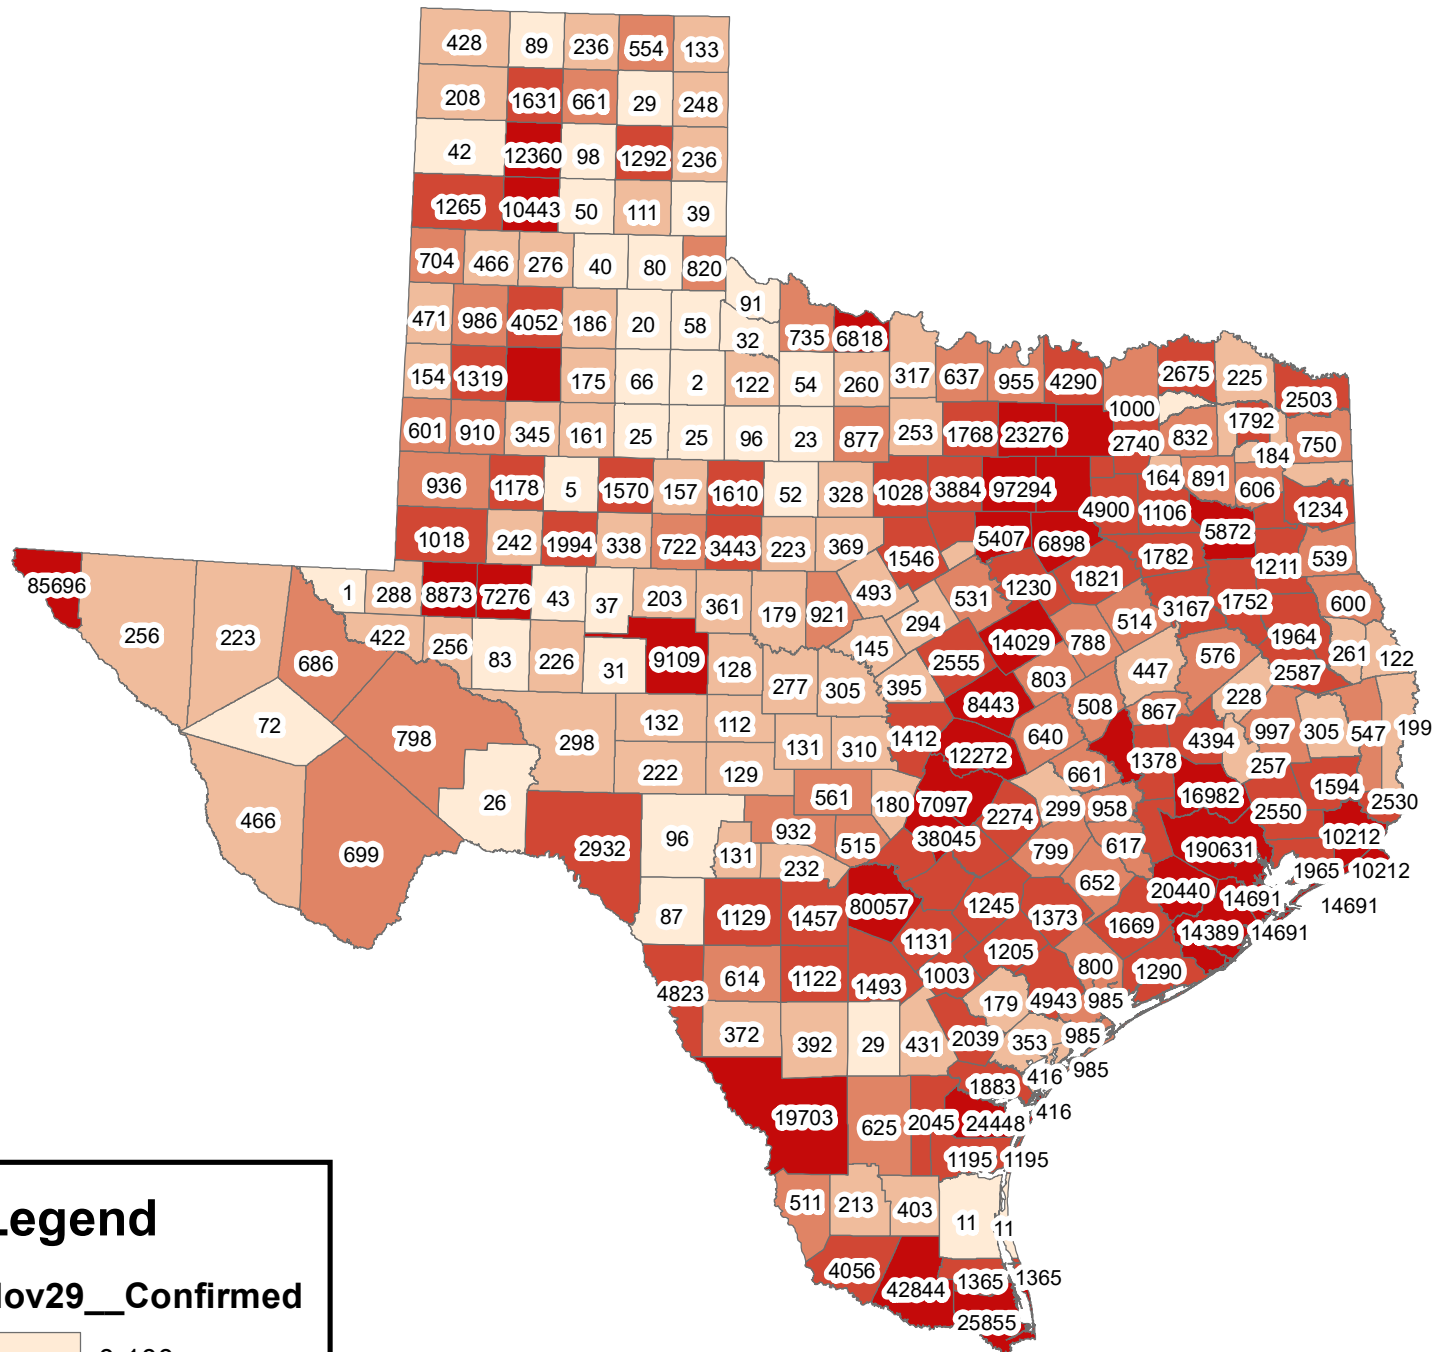

# Texas Covid-19 Confirmed Cases November 29, 2020

## Legend