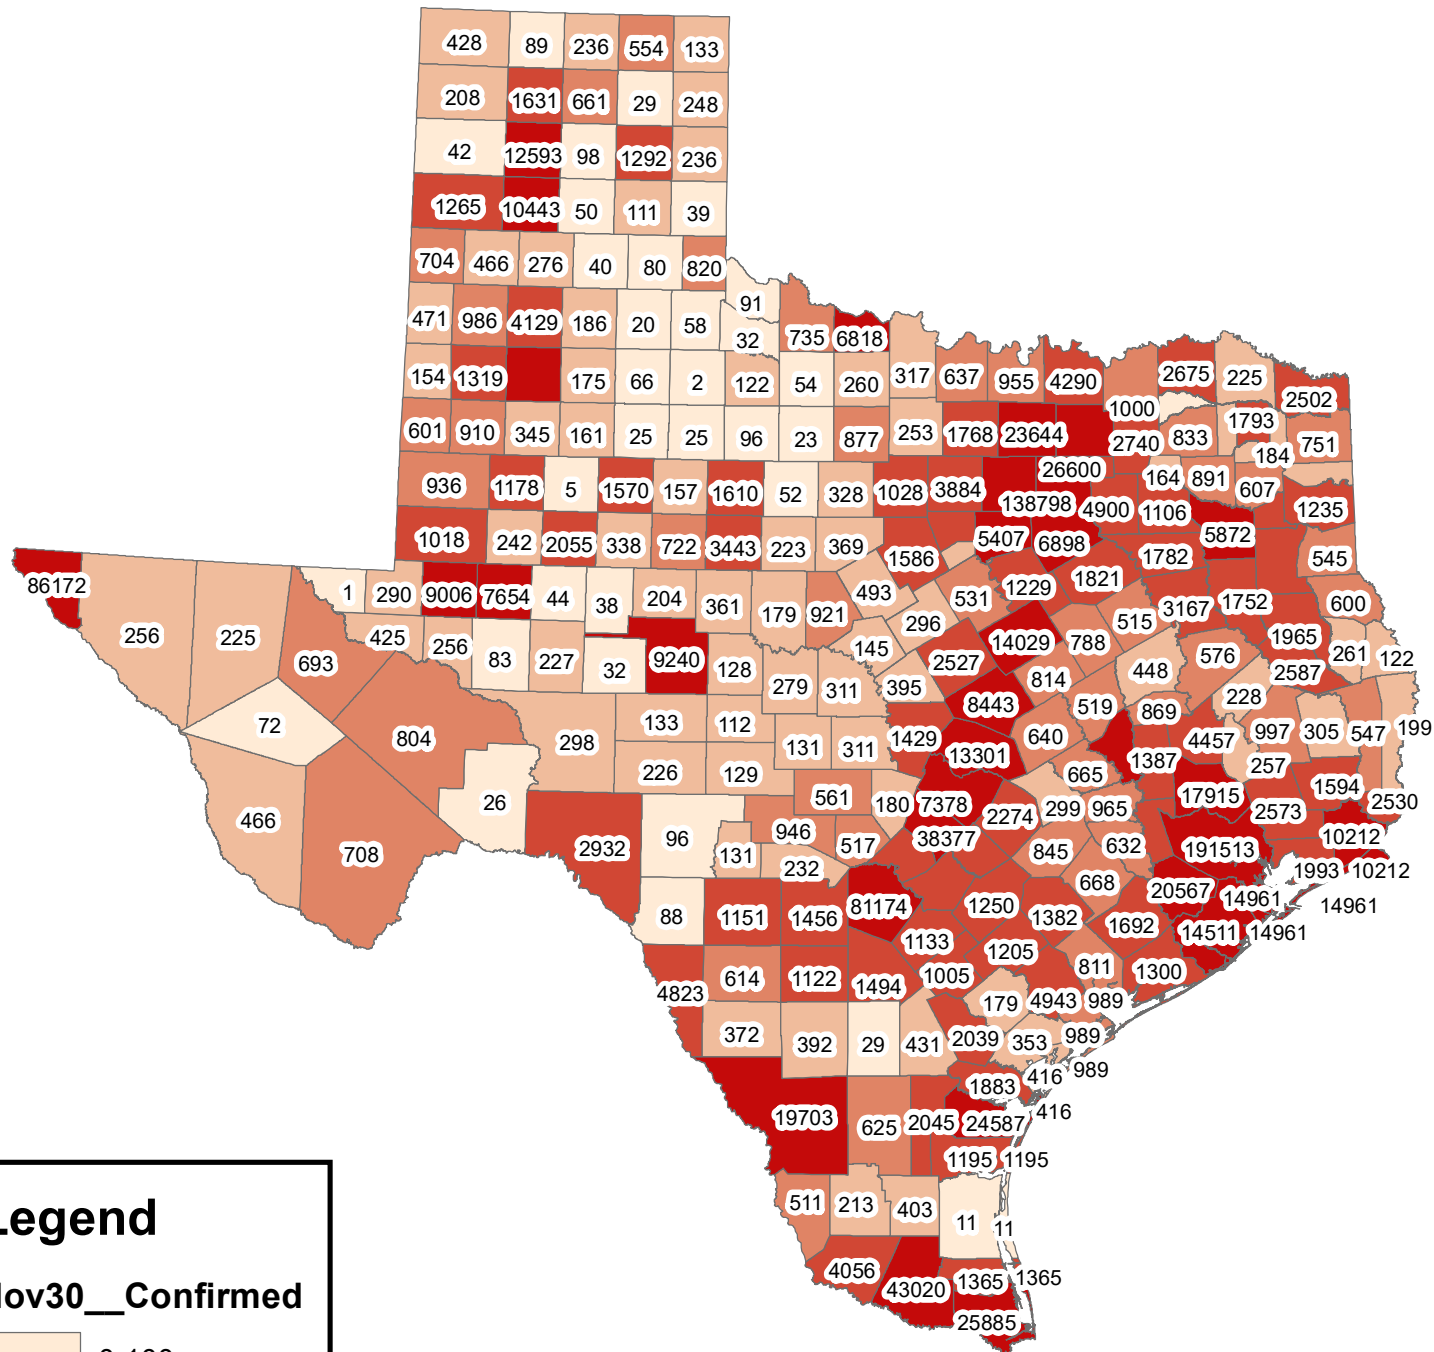

# Texas Covid-19 Confirmed Cases November 30, 2020

## Legend