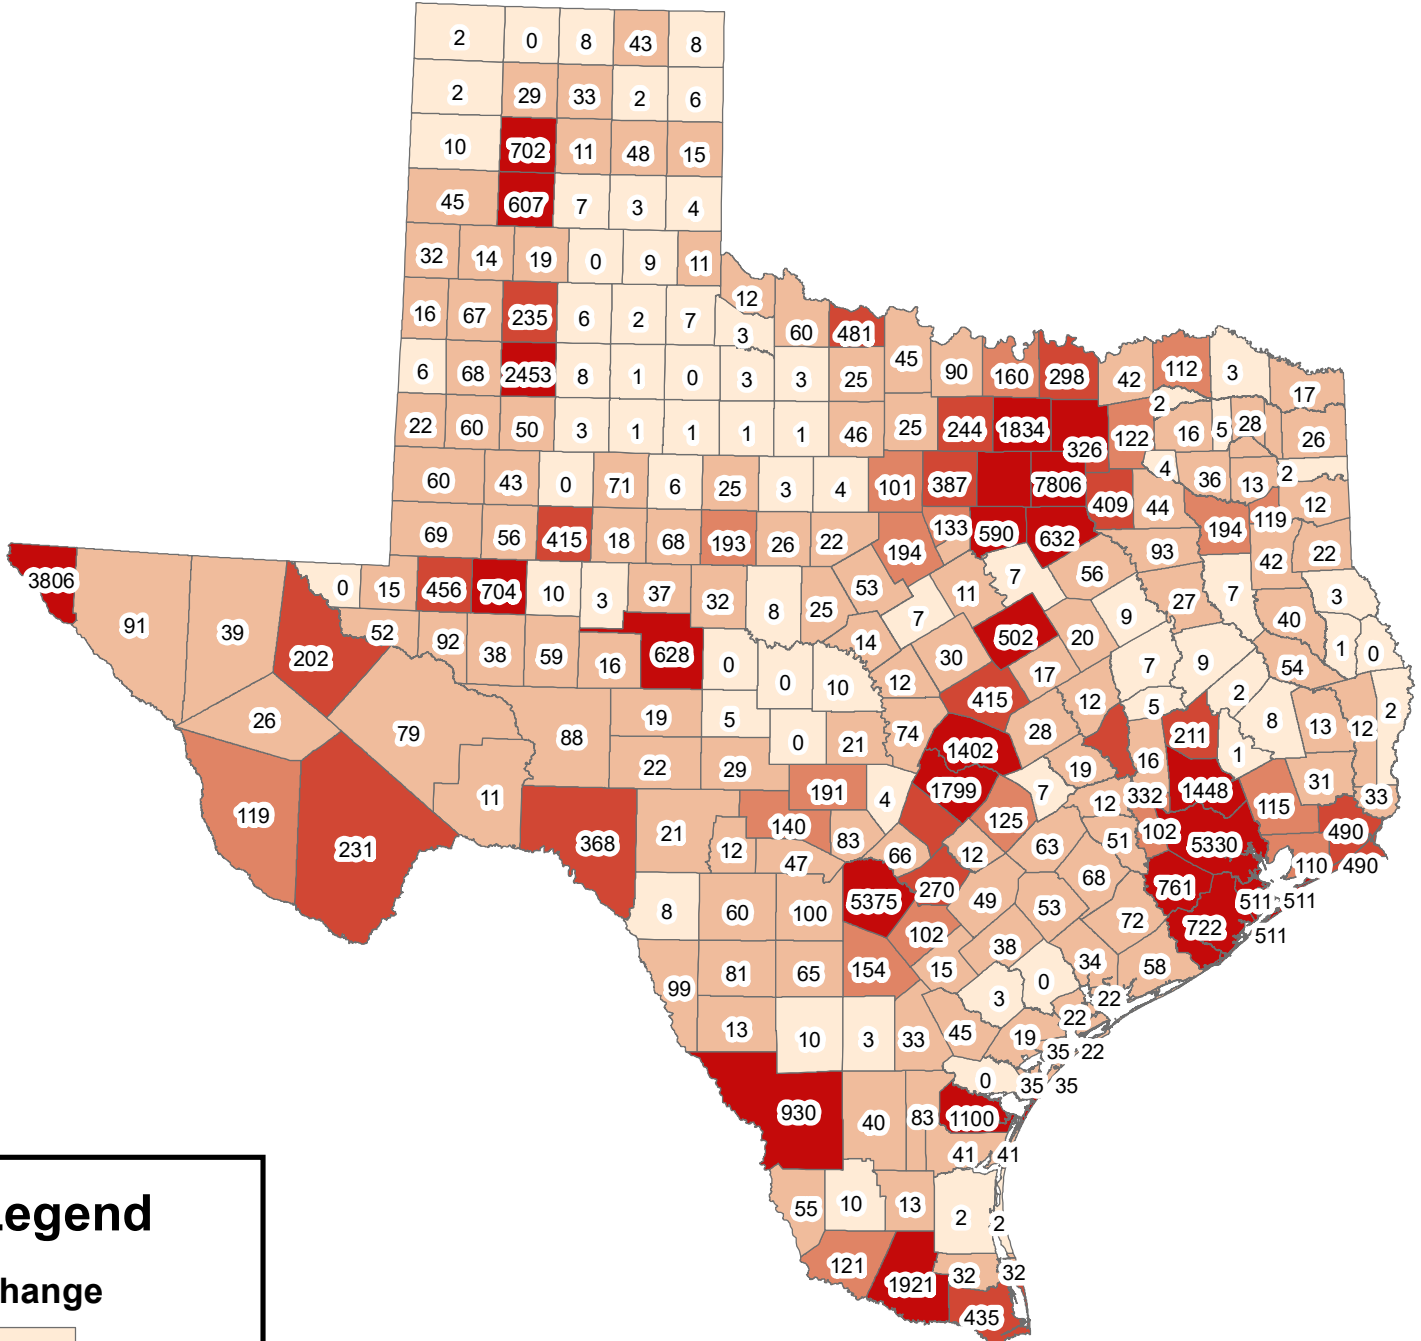

Texas Covid-19 Confirmed Cases Change Nov. 26 - Dec. 2, 2020

Legend

Change

- 0 - 10
- 11 - 100
- 101 - 200
- 201 - 500
- 501 - 7806

The City of Stephenville makes every effort to ensure this map is free of errors but does not warrant the map or its features. The City of Stephenville provides this map without any warranty of any kind whatsoever, either expressed or implied.

https://github.com/CSSEGISandData/COVID-19/tree/master/csse_covid_19_data/csse_covid_19_daily_reports