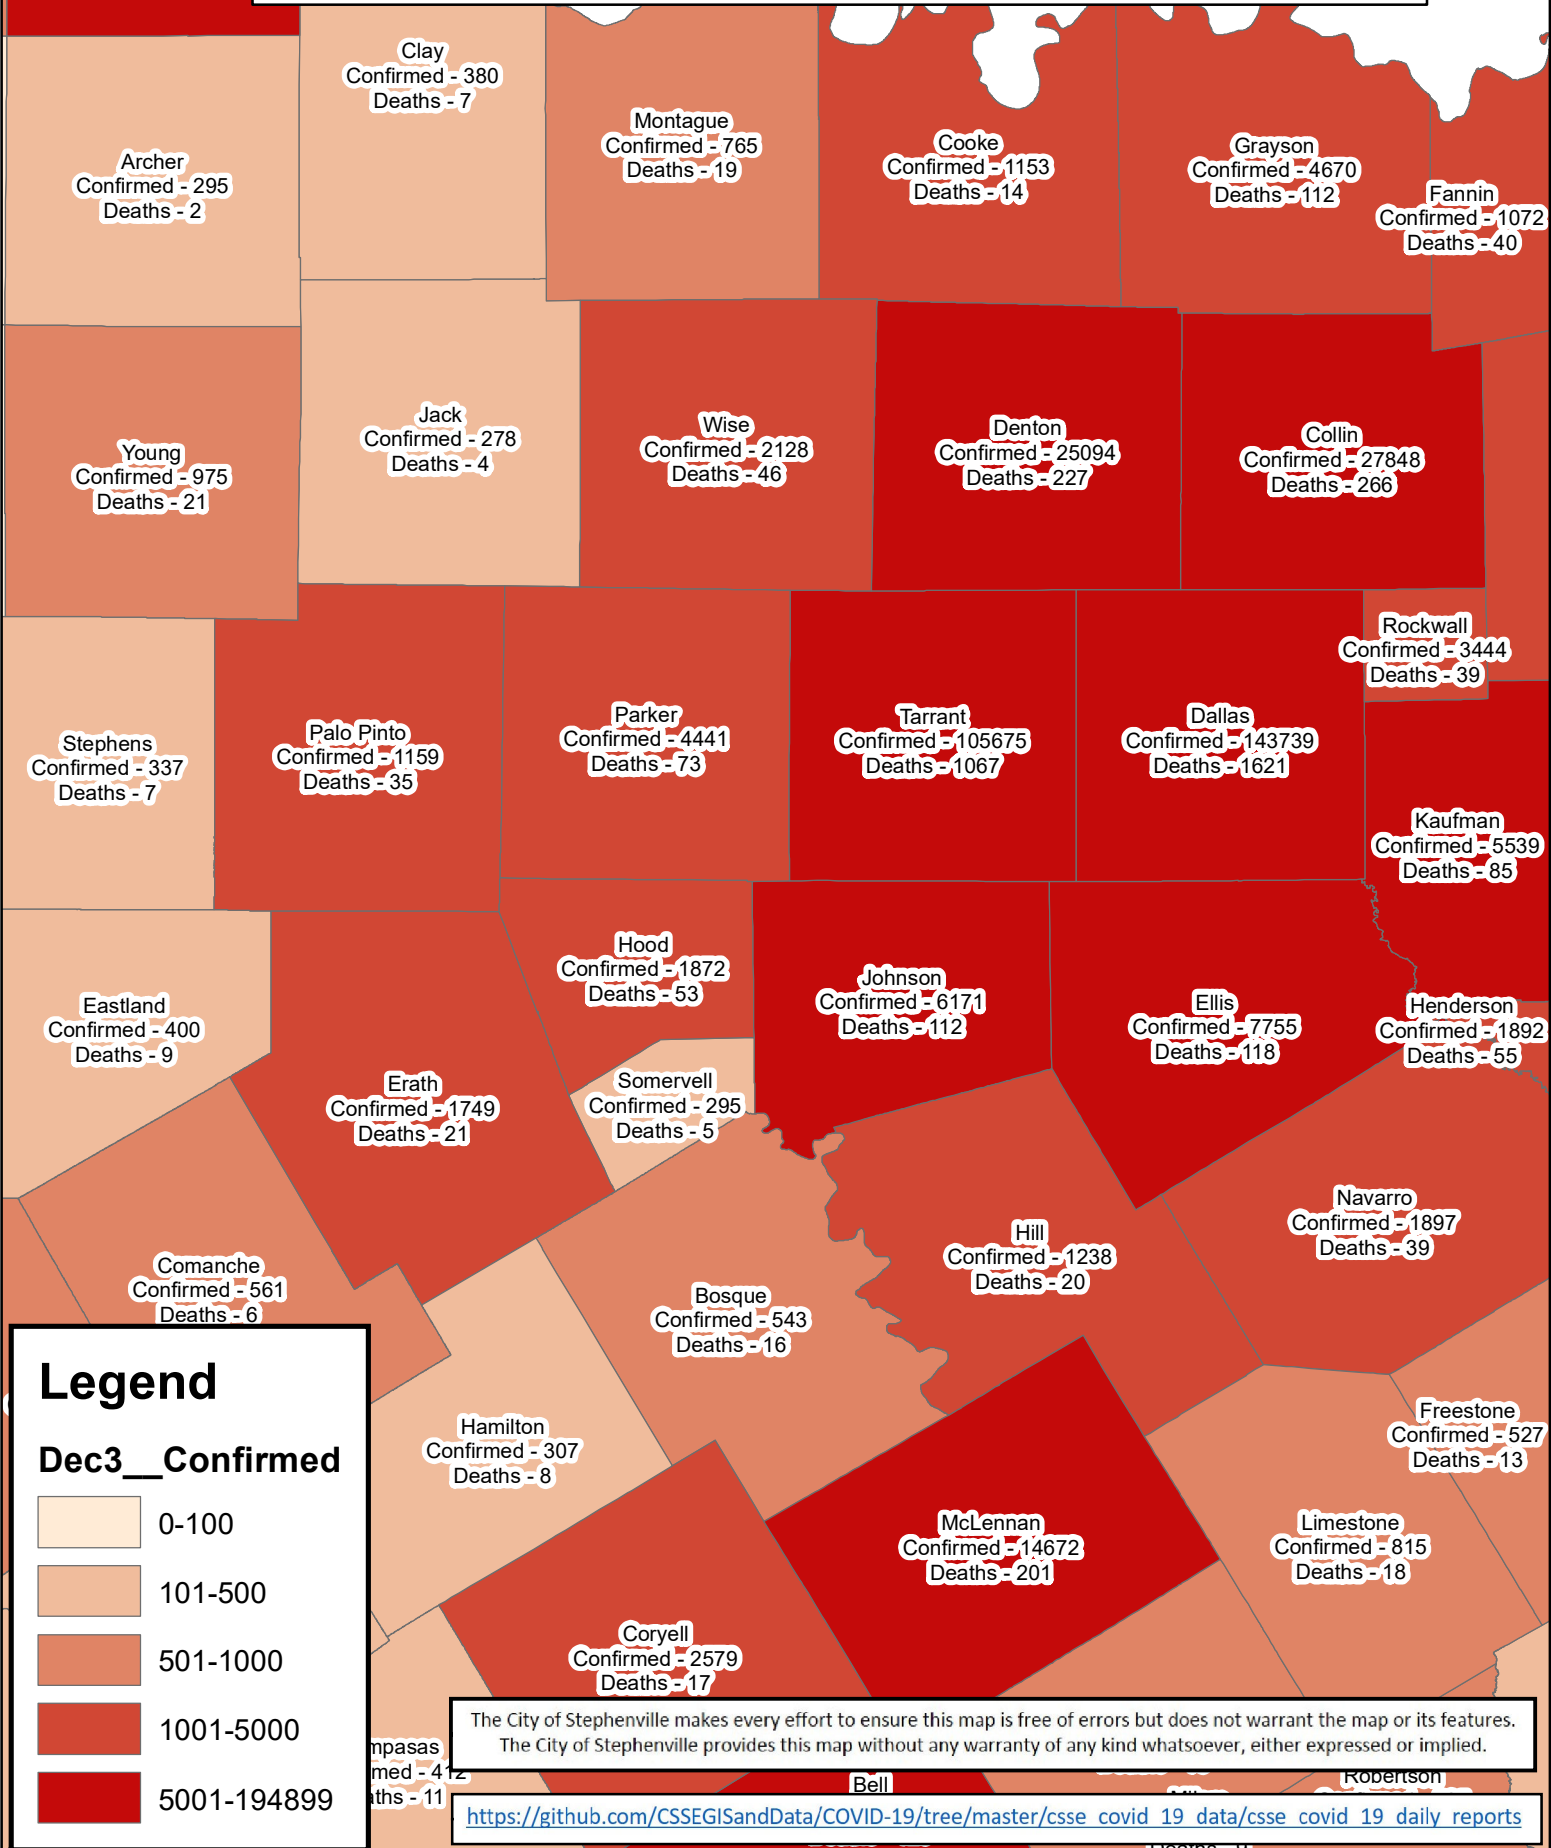

Erath County Area Covid-19 Confirmed Cases December 3, 2020

Legend

Dec3__Confirmed

- 0-100
- 101-500
- 501-1000
- 1001-5000
- 5001-194899

The City of Stephenville makes every effort to ensure this map is free of errors but does not warrant the map or its features. The City of Stephenville provides this map without any warranty of any kind whatsoever, either expressed or implied.

https://github.com/CSSEGISandData/COVID-19/tree/master/csse_covid_19_data/csse_covid_19_daily_reports