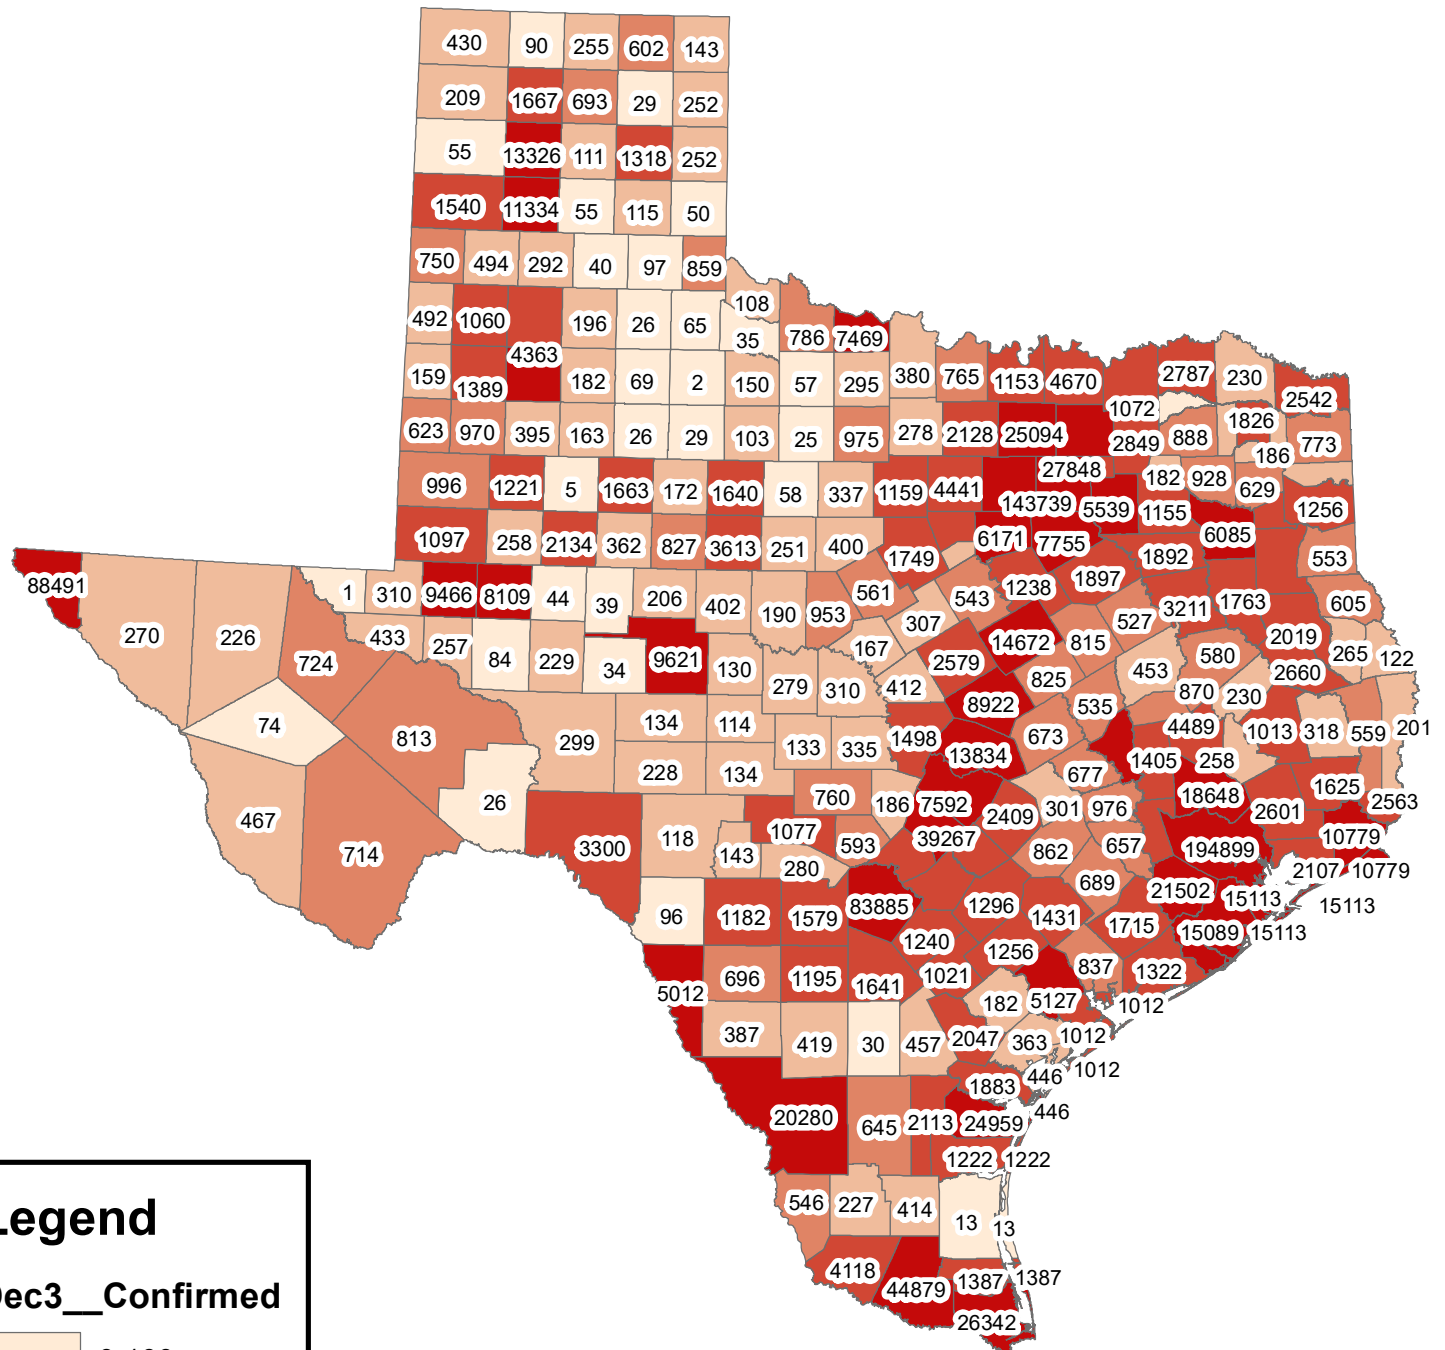

Texas Covid-19 Confirmed Cases December 3, 2020

Legend

Dec3__Confirmed

The City of Stephenville makes every effort to ensure this map is free of errors but does not warrant the map or its features. The City of Stephenville provides this map without any warranty of any kind whatsoever, either expressed or implied.

https://github.com/CSSEGISandData/COVID-19/tree/master/csse_covid_19_data/csse_covid_19_daily_reports