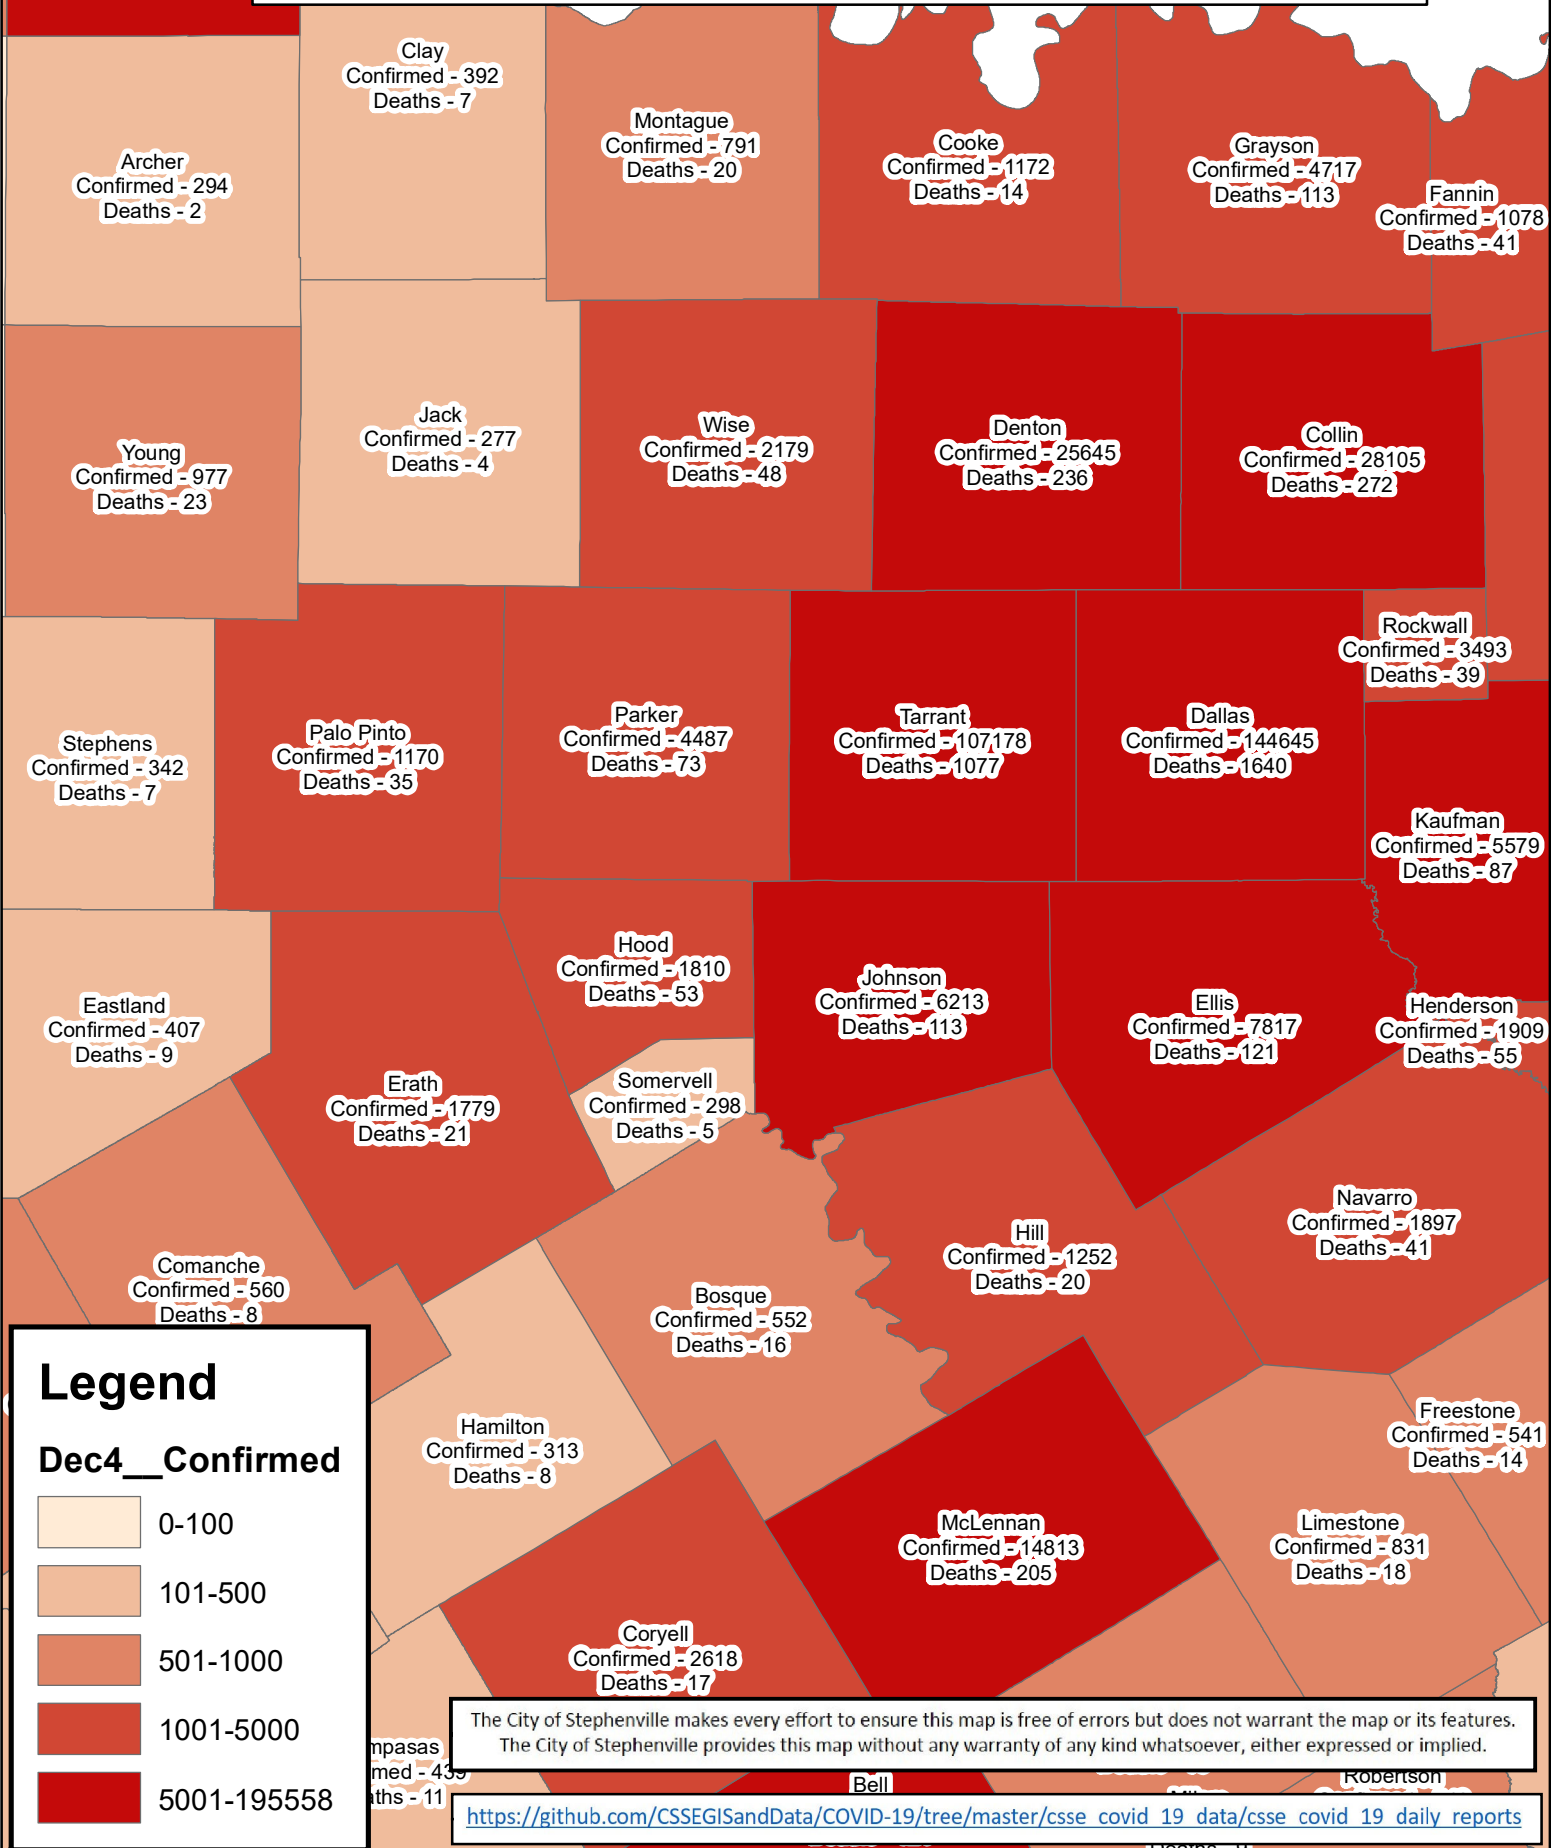

Erath County Area Covid-19 Confirmed Cases December 4, 2020

Legend

Dec4__Confirmed

- 0-100
- 101-500
- 501-1000
- 1001-5000
- 5001-195558

The City of Stephenville makes every effort to ensure this map is free of errors but does not warrant the map or its features. The City of Stephenville provides this map without any warranty of any kind whatsoever, either expressed or implied.

https://github.com/CSSEGISandData/COVID-19/tree/master/csse_covid_19_data/csse_covid_19_daily_reports