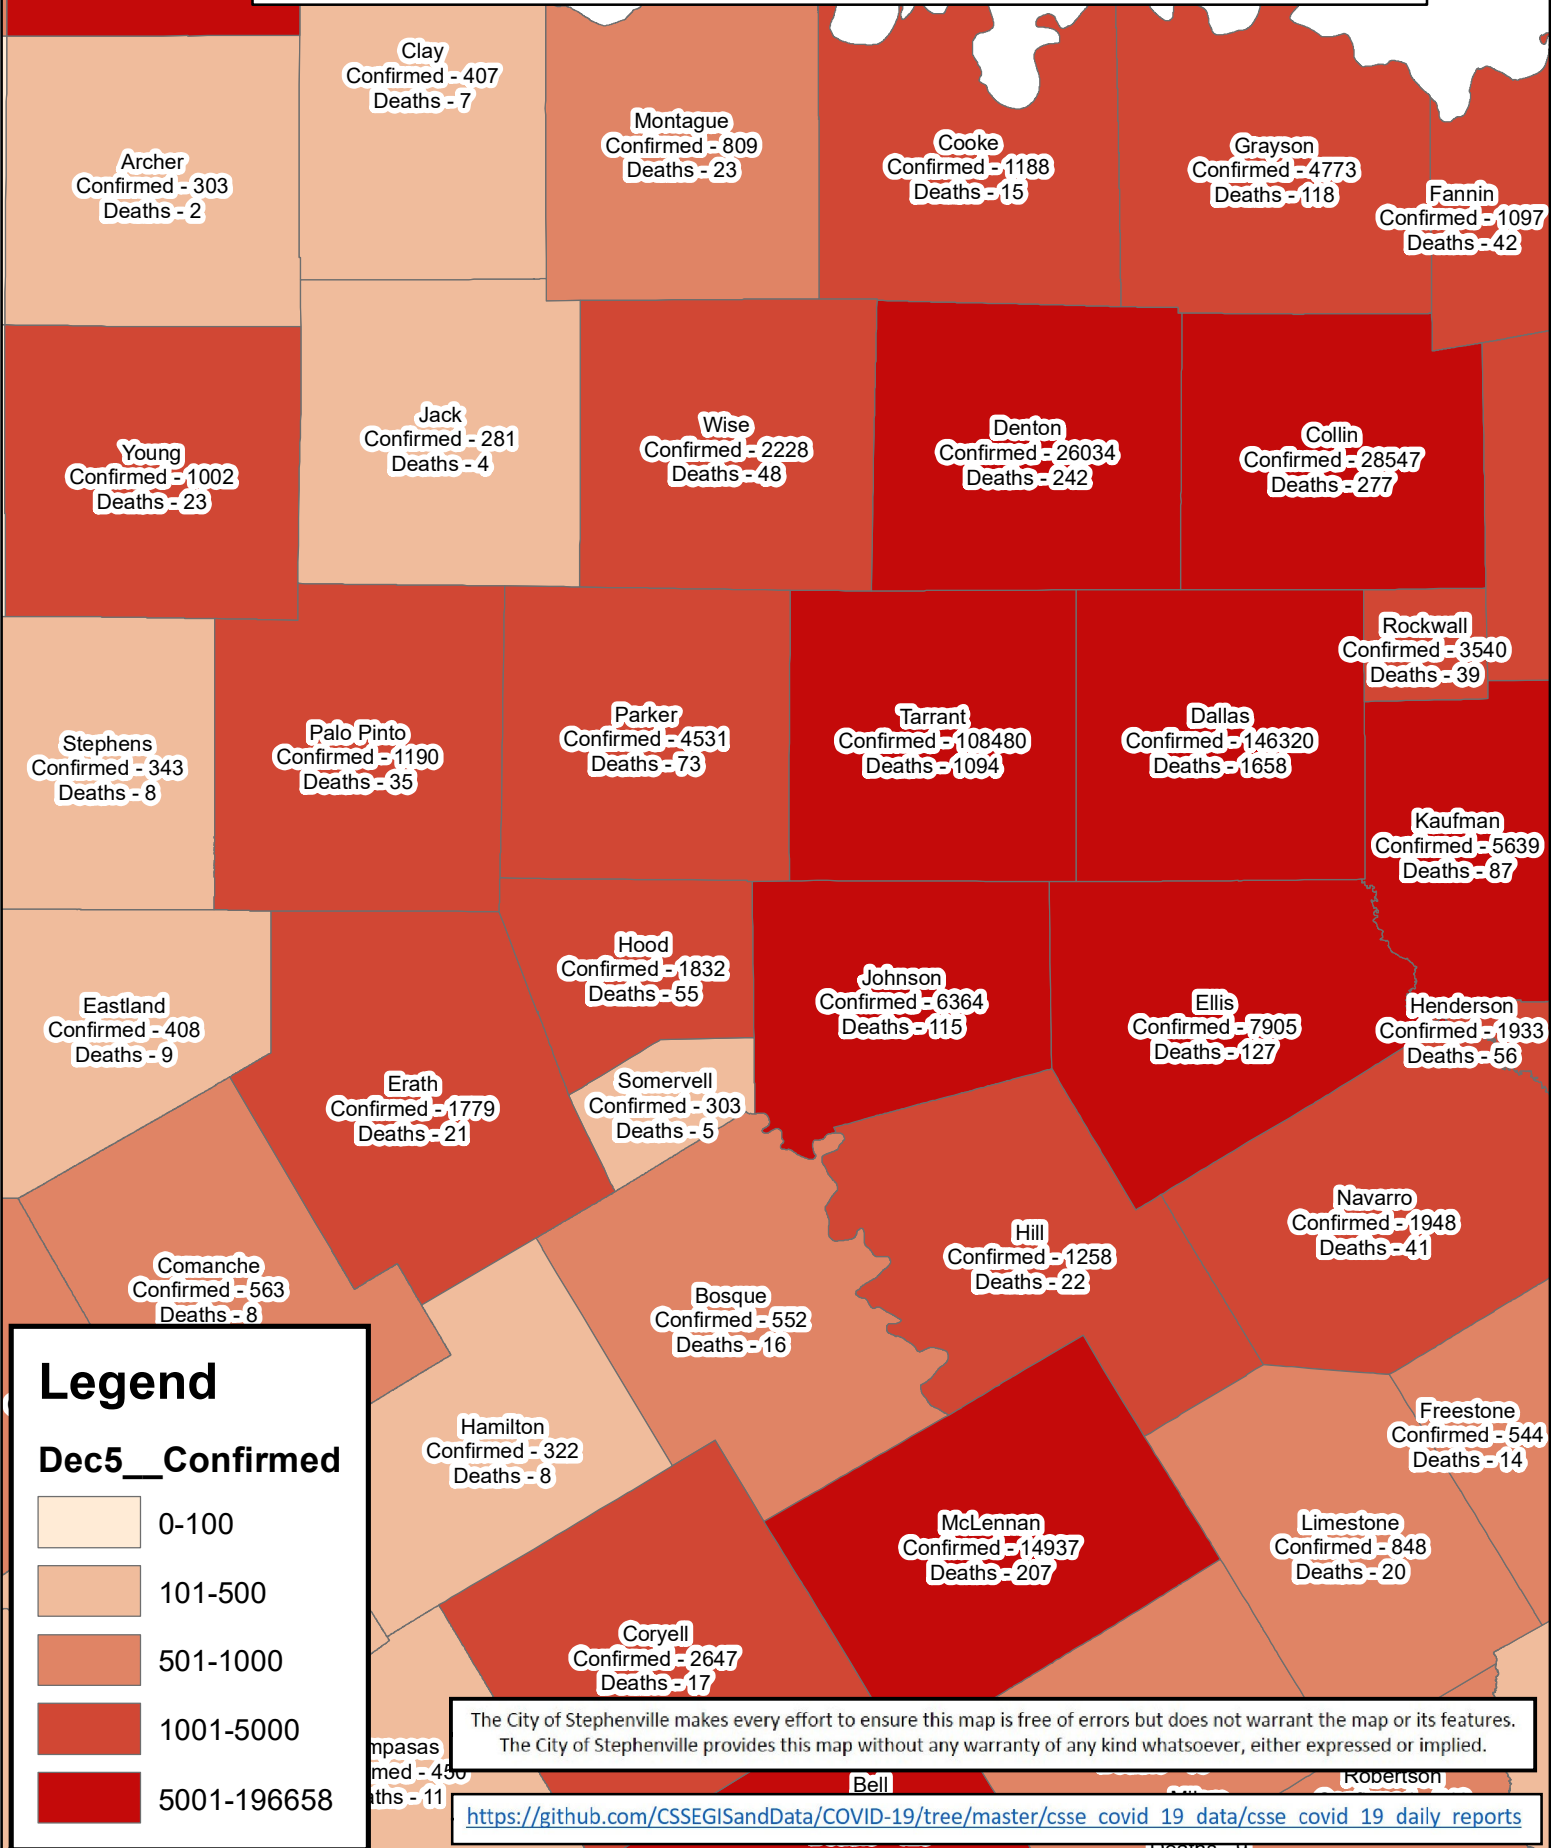

# Erath County Area Covid-19 Confirmed Cases December 5, 2020

## Legend

### Dec5\_\_Confirmed

- 0-100
- 101-500
- 501-1000
- 1001-5000
- 5001-196658

The City of Stephenville makes every effort to ensure this map is free of errors but does not warrant the map or its features. The City of Stephenville provides this map without any warranty of any kind whatsoever, either expressed or implied.

[https://github.com/CSSEGISandData/COVID-19/tree/master/csse\\_covid\\_19\\_data/csse\\_covid\\_19\\_daily\\_reports](https://github.com/CSSEGISandData/COVID-19/tree/master/csse_covid_19_data/csse_covid_19_daily_reports)