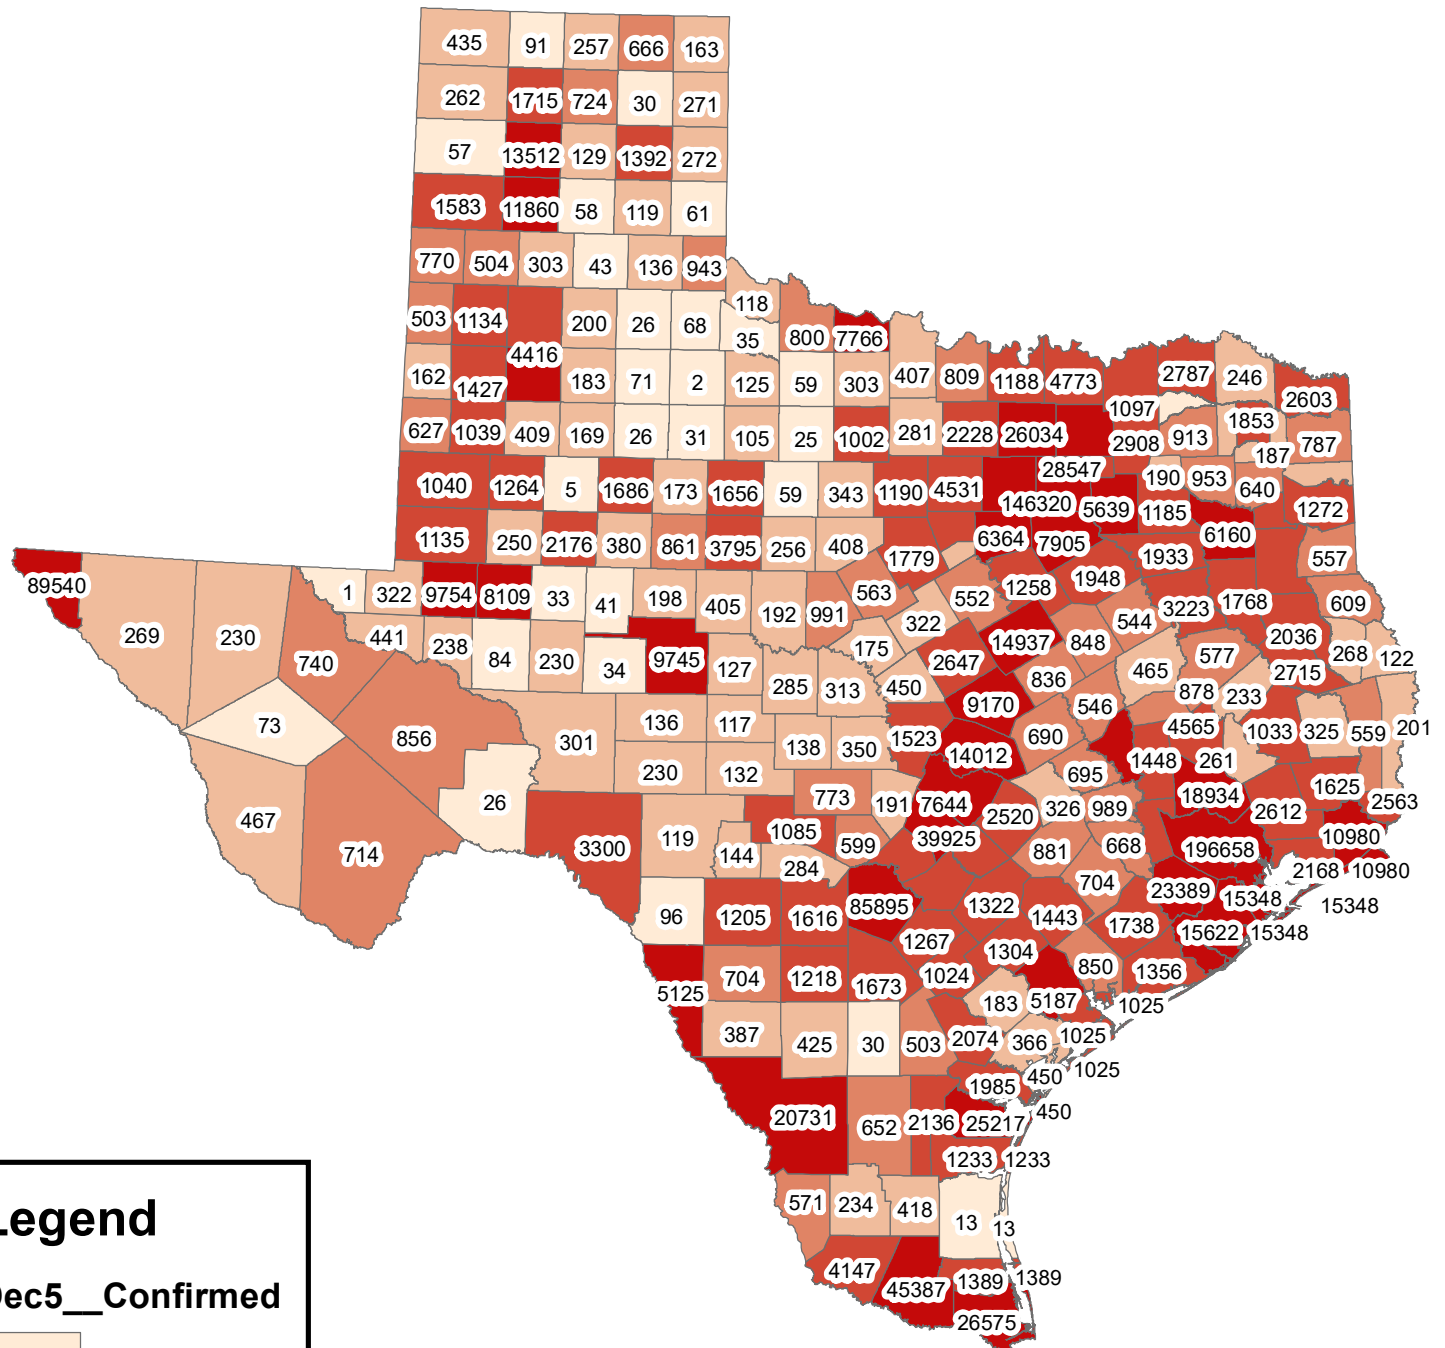

Texas Covid-19 Confirmed Cases December 5, 2020

Legend

Dec5__Confirmed

The City of Stephenville makes every effort to ensure this map is free of errors but does not warrant the map or its features. The City of Stephenville provides this map without any warranty of any kind whatsoever, either expressed or implied.

[https://github.com/CSSEGISandData/COVID-19/tree/master/csse covid 19 data/csse covid 19 daily reports](https://github.com/CSSEGISandData/COVID-19/tree/master/csse%20covid%2019%20data/csse%20covid%2019%20daily%20reports)