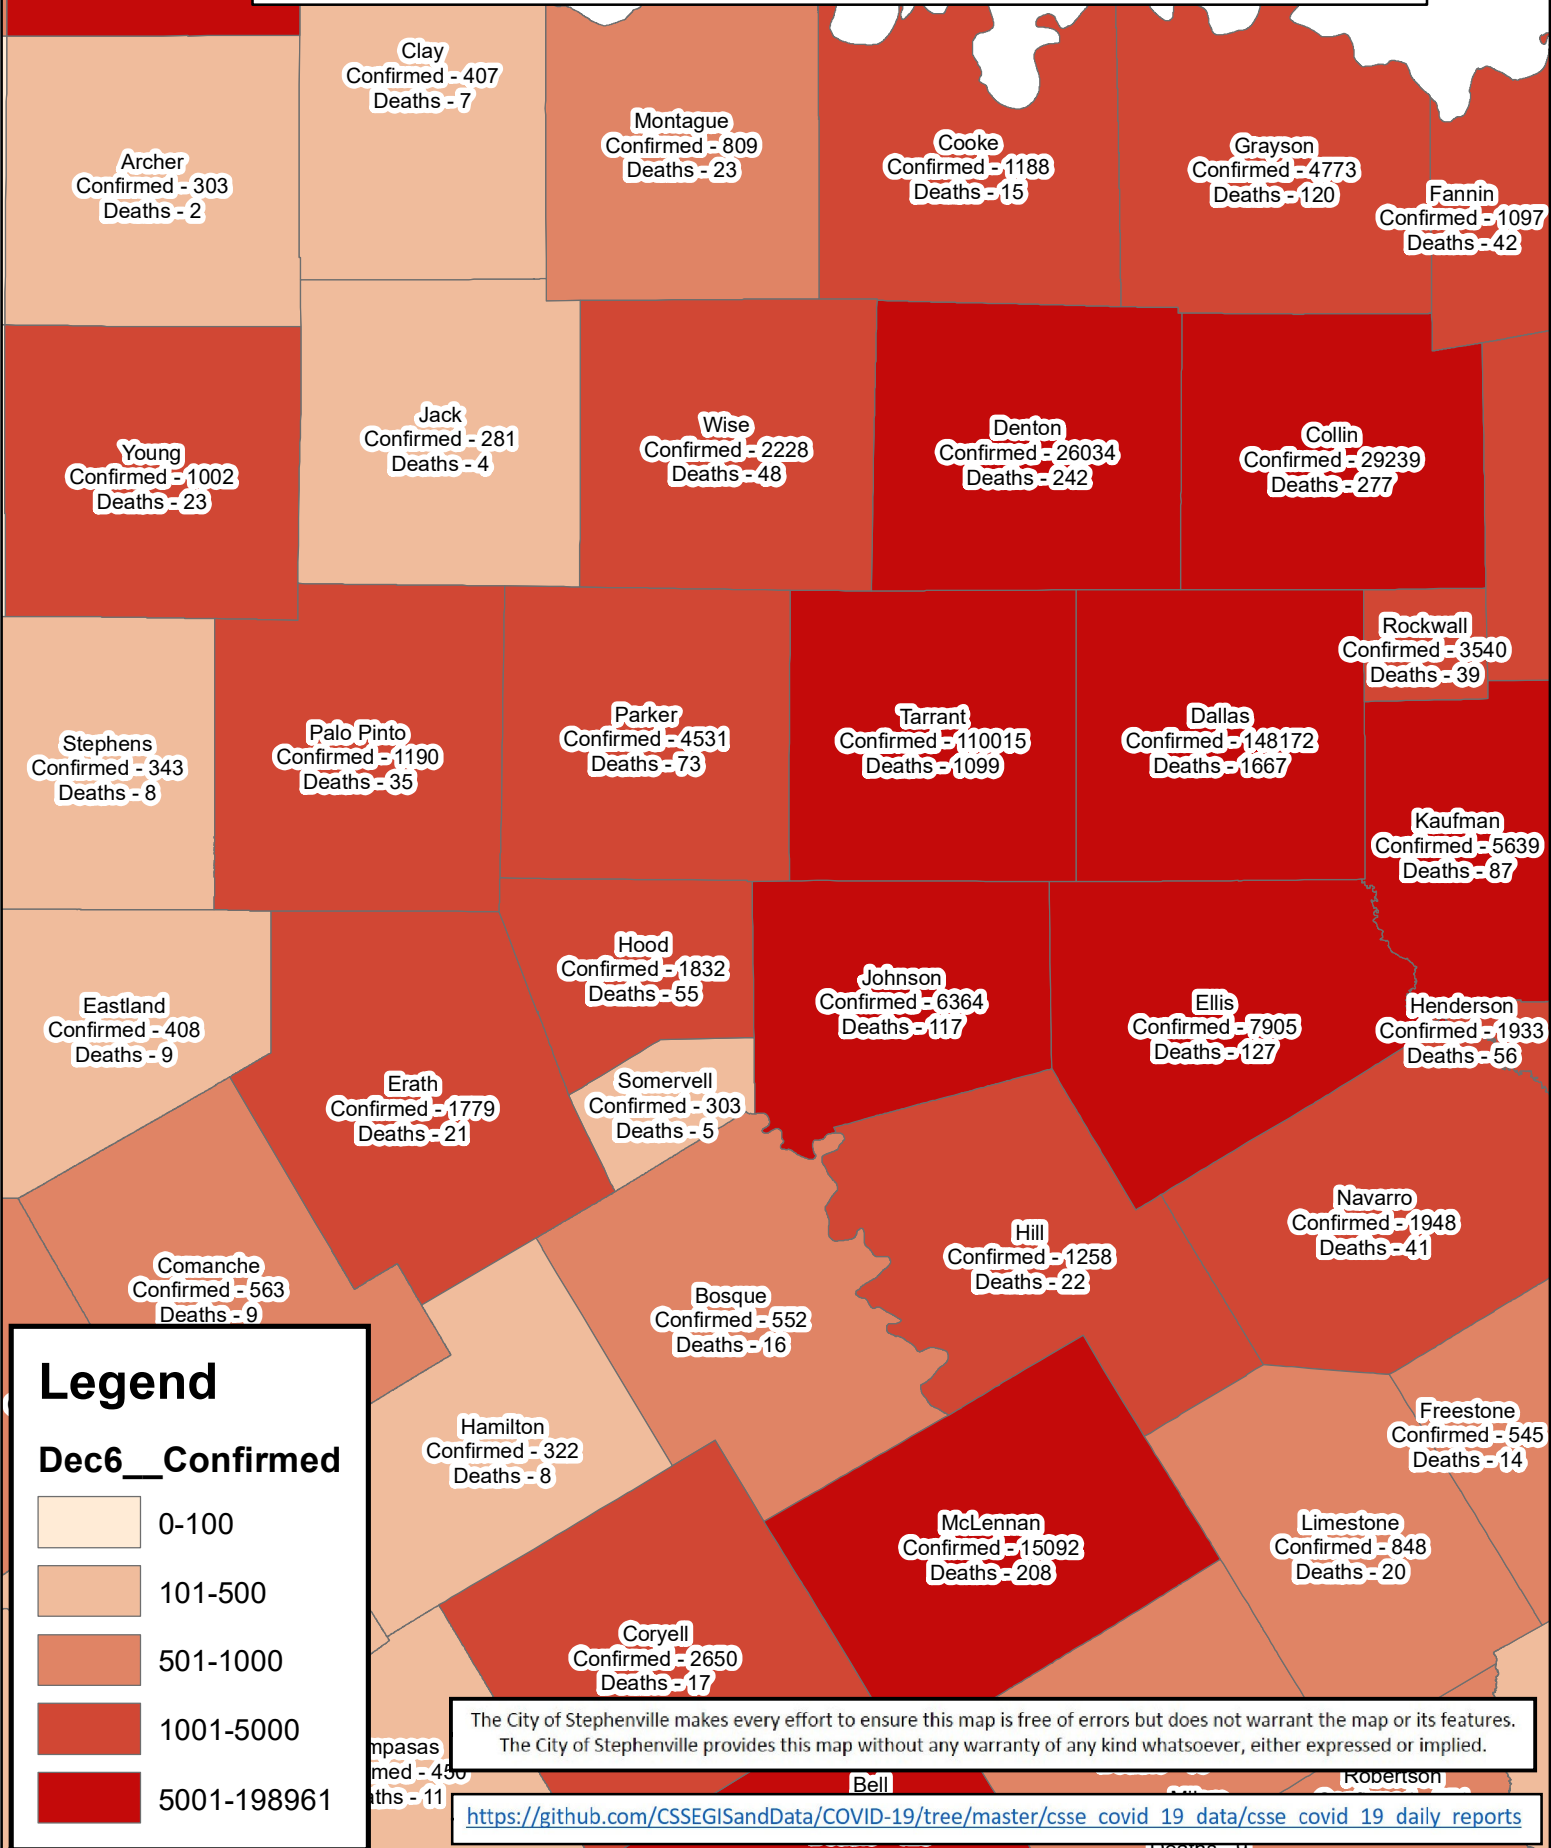

Erath County Area Covid-19 Confirmed Cases December 6, 2020

Legend

Dec6__Confirmed

- 0-100
- 101-500
- 501-1000
- 1001-5000
- 5001-198961

The City of Stephenville makes every effort to ensure this map is free of errors but does not warrant the map or its features. The City of Stephenville provides this map without any warranty of any kind whatsoever, either expressed or implied.

https://github.com/CSSEGISandData/COVID-19/tree/master/csse_covid_19_data/csse_covid_19_daily_reports