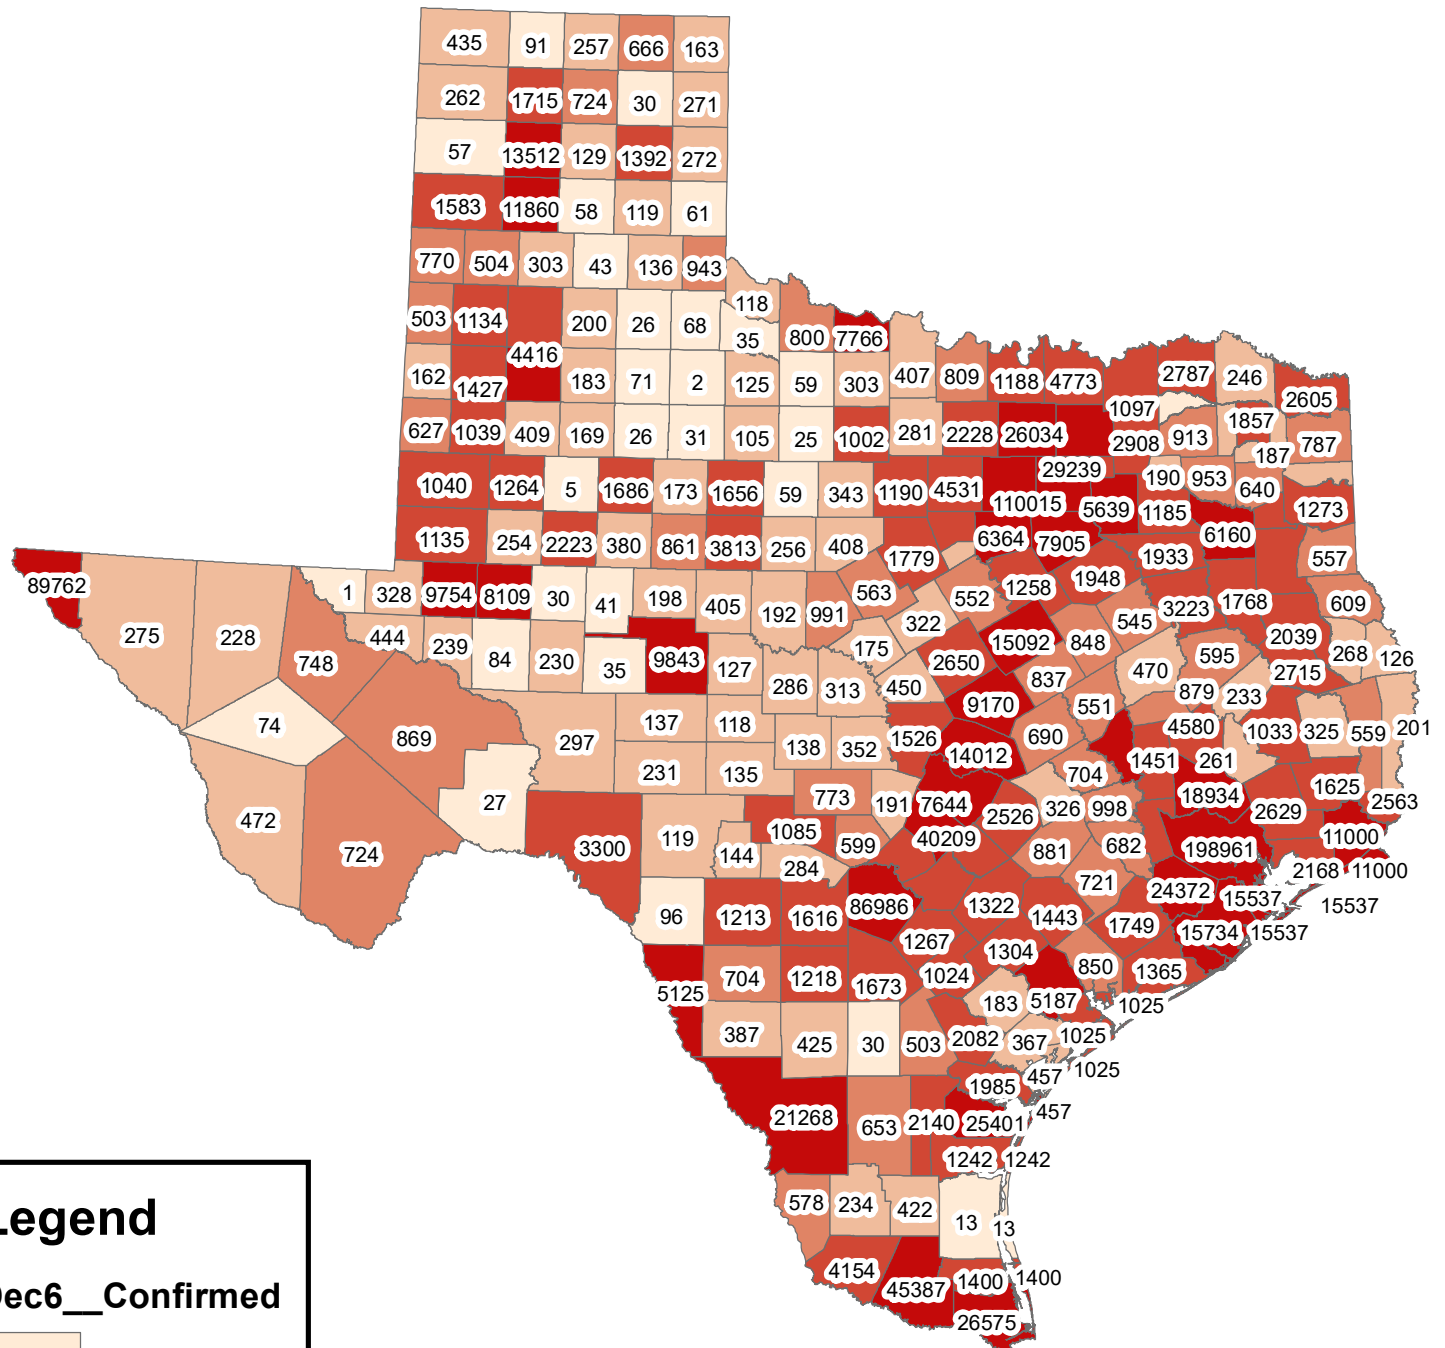

# Texas Covid-19 Confirmed Cases December 6, 2020

## Legend

Dec6\_\_Confirmed

The City of Stephenville makes every effort to ensure this map is free of errors but does not warrant the map or its features. The City of Stephenville provides this map without any warranty of any kind whatsoever, either expressed or implied.