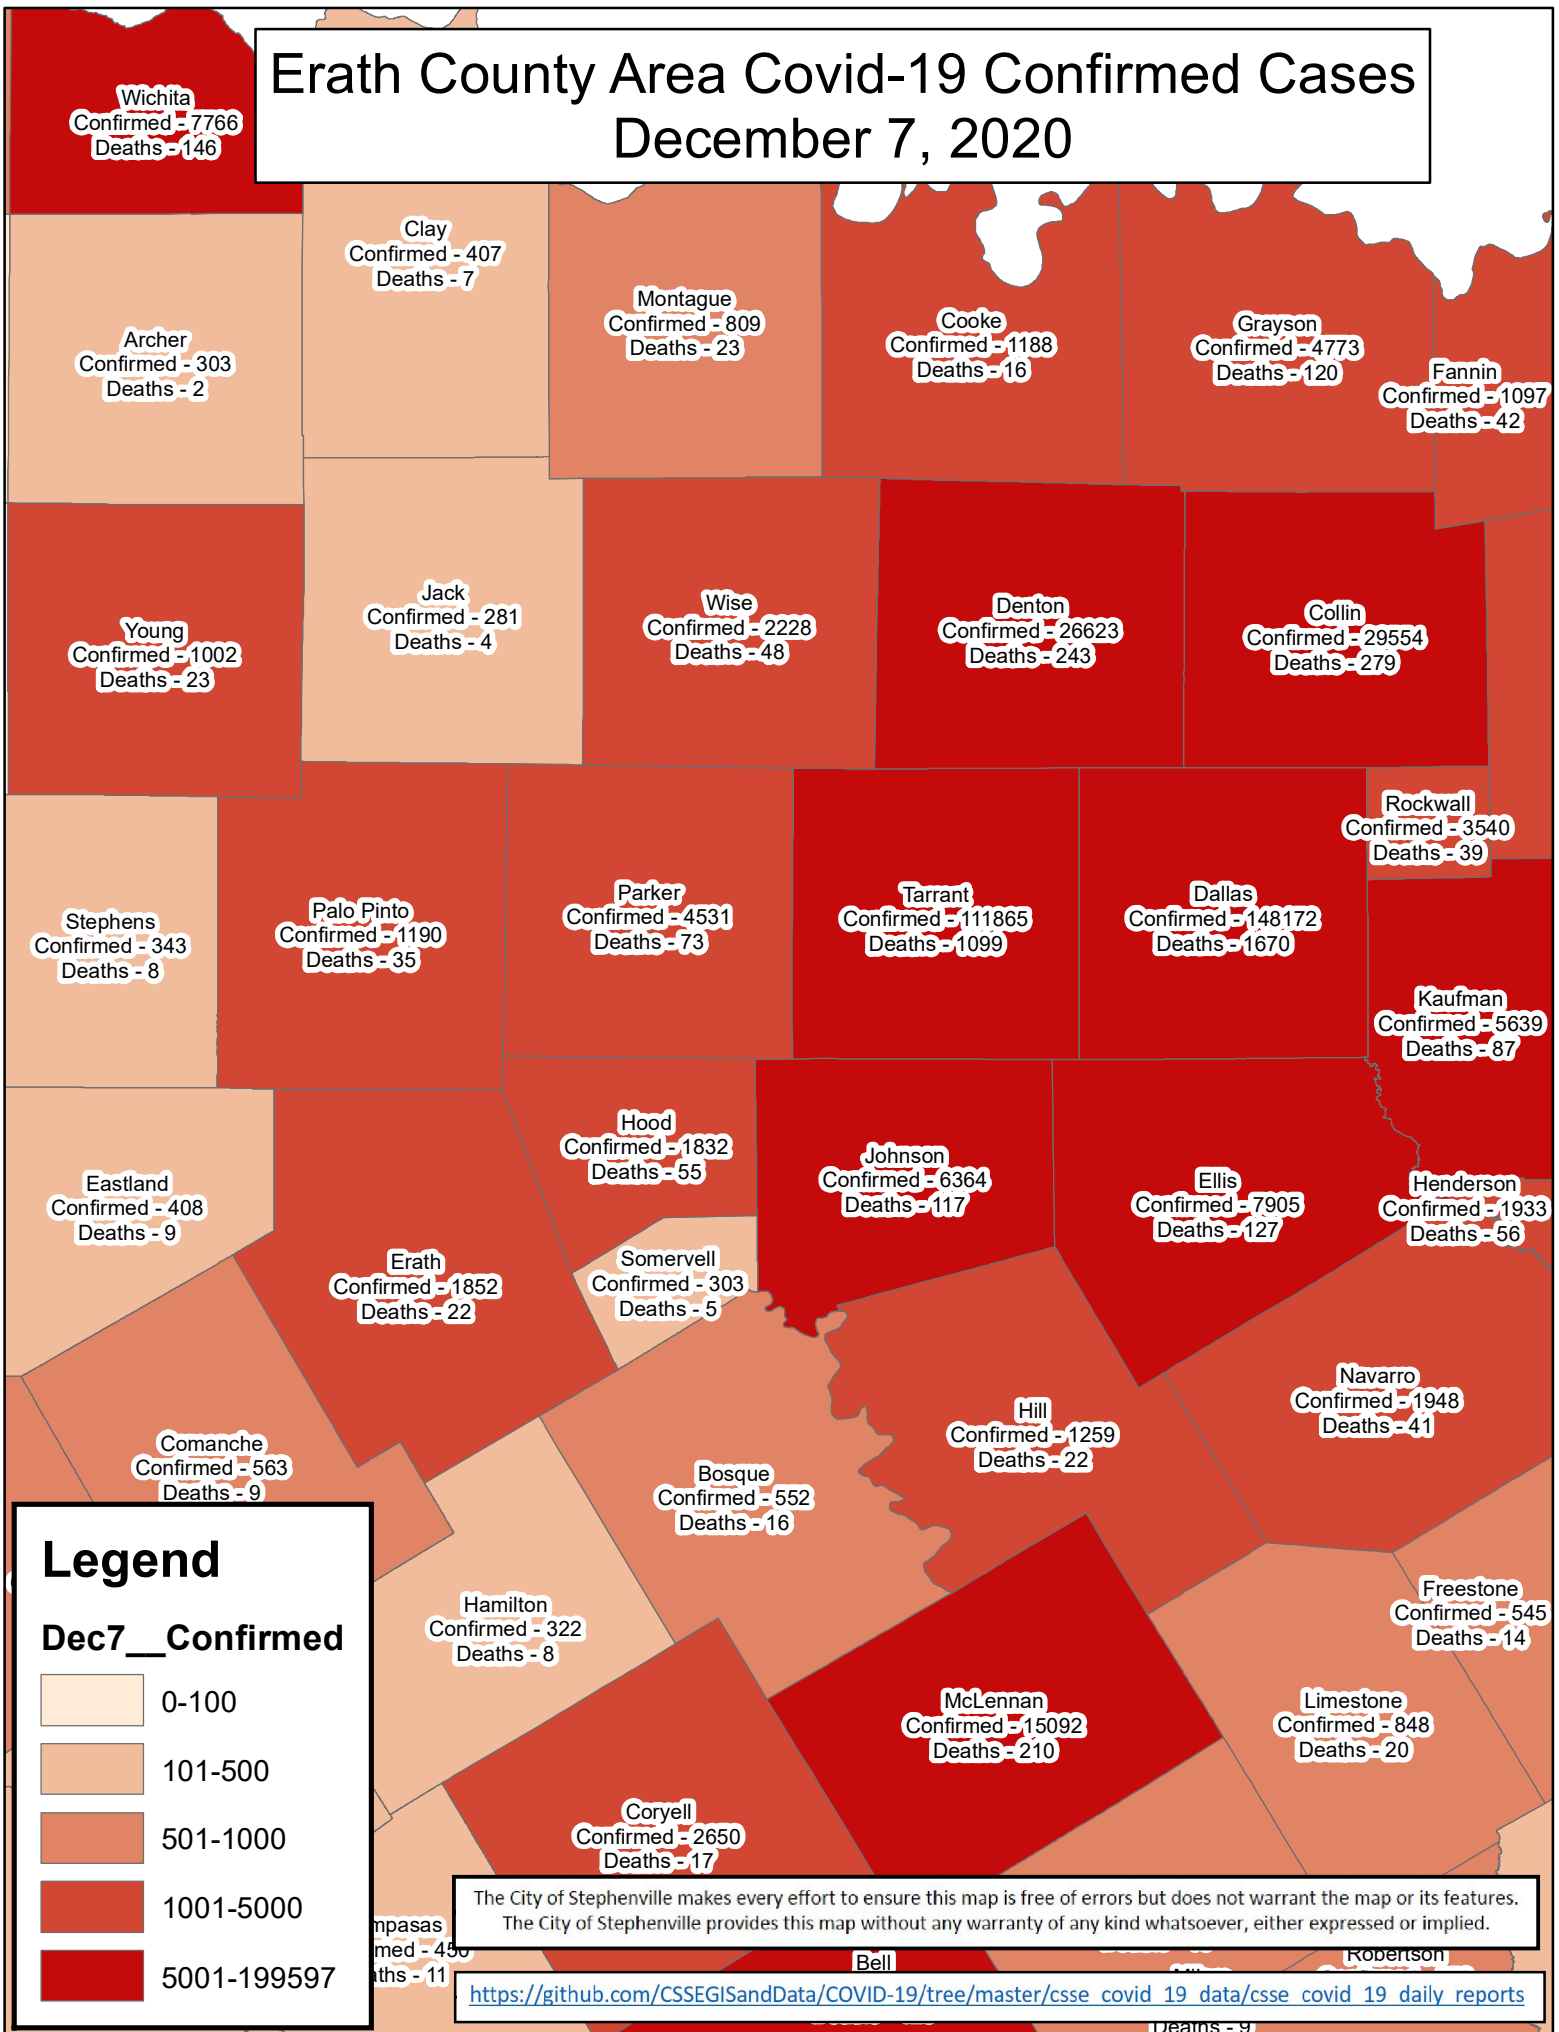

Erath County Area Covid-19 Confirmed Cases December 7, 2020

Legend

Dec7__Confirmed

- 0-100
- 101-500
- 501-1000
- 1001-5000
- 5001-199597

The City of Stephenville makes every effort to ensure this map is free of errors but does not warrant the map or its features. The City of Stephenville provides this map without any warranty of any kind whatsoever, either expressed or implied.

https://github.com/CSSEGISandData/COVID-19/tree/master/csse_covid_19_data/csse_covid_19_daily_reports