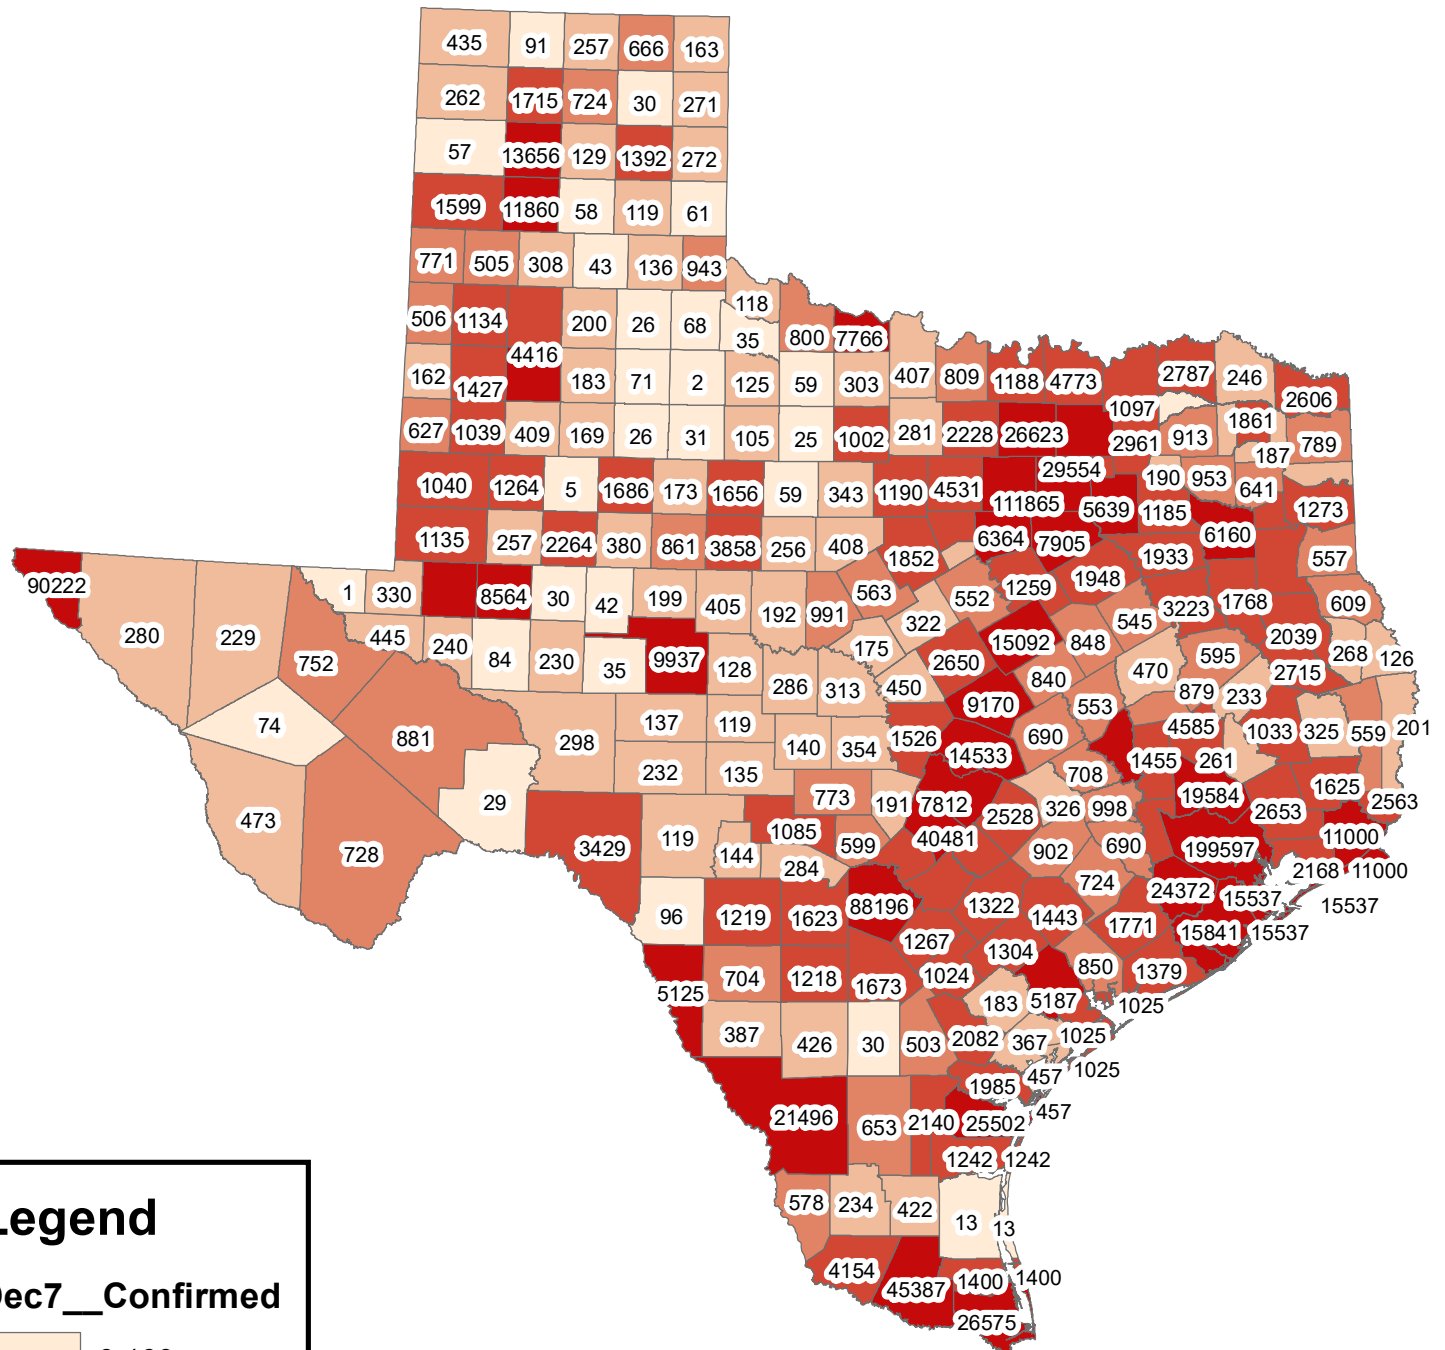

Texas Covid-19 Confirmed Cases December 7, 2020

Legend

Dec7__Confirmed

- 0-100
- 101-500
- 501-1000
- 1001-5000
- 5001-199597

The City of Stephenville makes every effort to ensure this map is free of errors but does not warrant the map or its features. The City of Stephenville provides this map without any warranty of any kind whatsoever, either expressed or implied.

[https://github.com/CSSEGISandData/COVID-19/tree/master/csse covid 19 data/csse covid 19 daily reports](https://github.com/CSSEGISandData/COVID-19/tree/master/csse%20covid%2019%20data/csse%20covid%2019%20daily%20reports)