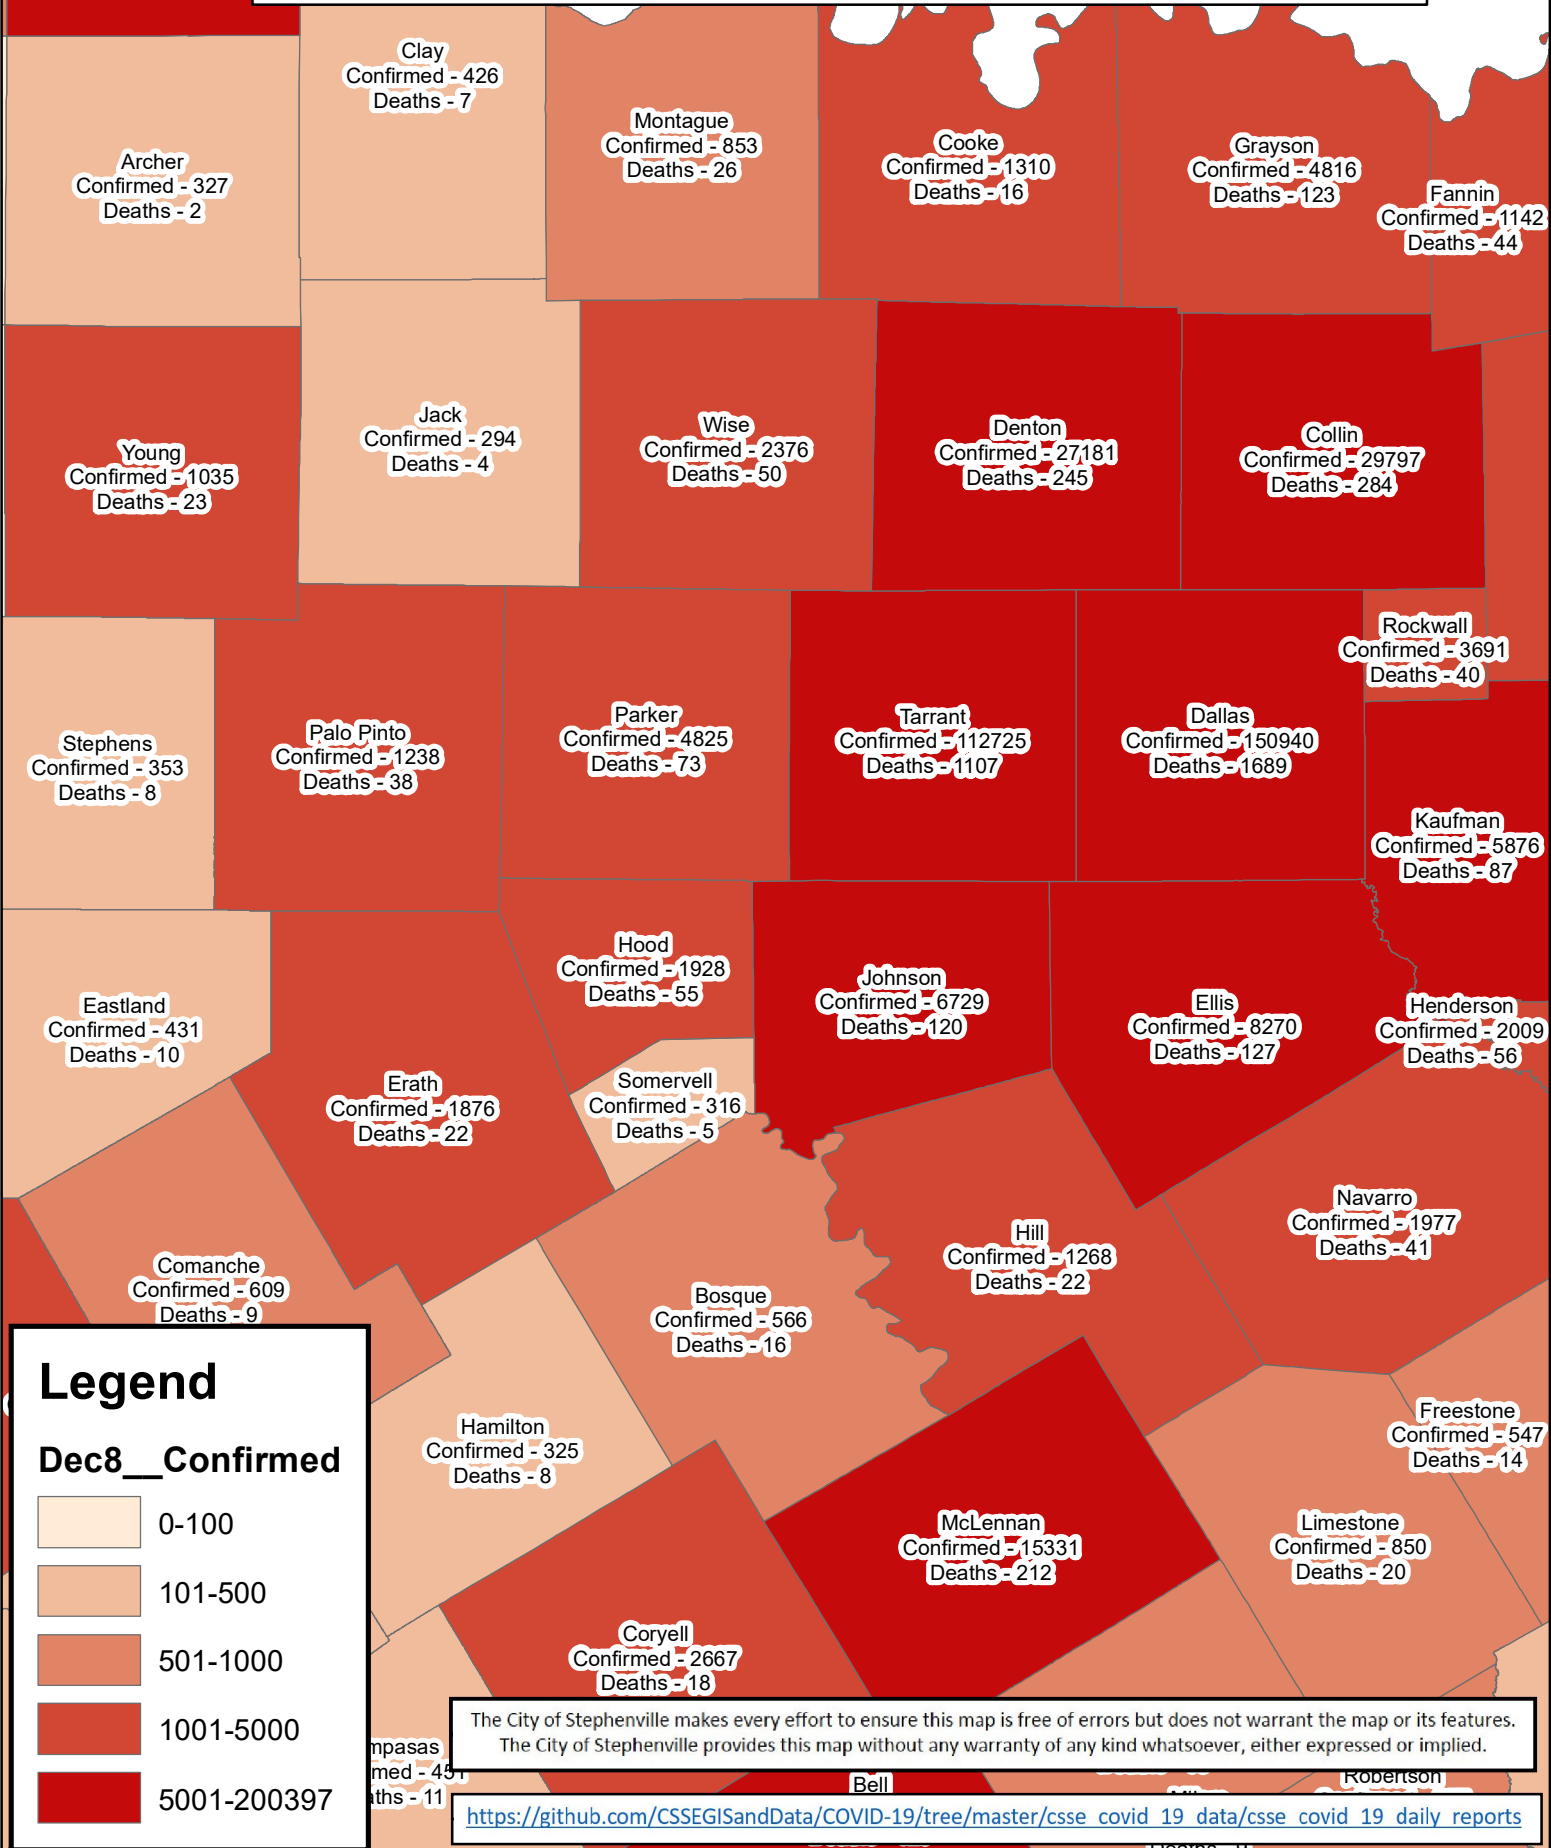

Erath County Area Covid-19 Confirmed Cases December 8, 2020

Legend

Dec8__Confirmed

- 0-100
- 101-500
- 501-1000
- 1001-5000
- 5001-200397

The City of Stephenville makes every effort to ensure this map is free of errors but does not warrant the map or its features. The City of Stephenville provides this map without any warranty of any kind whatsoever, either expressed or implied.

https://github.com/CSSEGISandData/COVID-19/tree/master/csse_covid_19_data/csse_covid_19_daily_reports