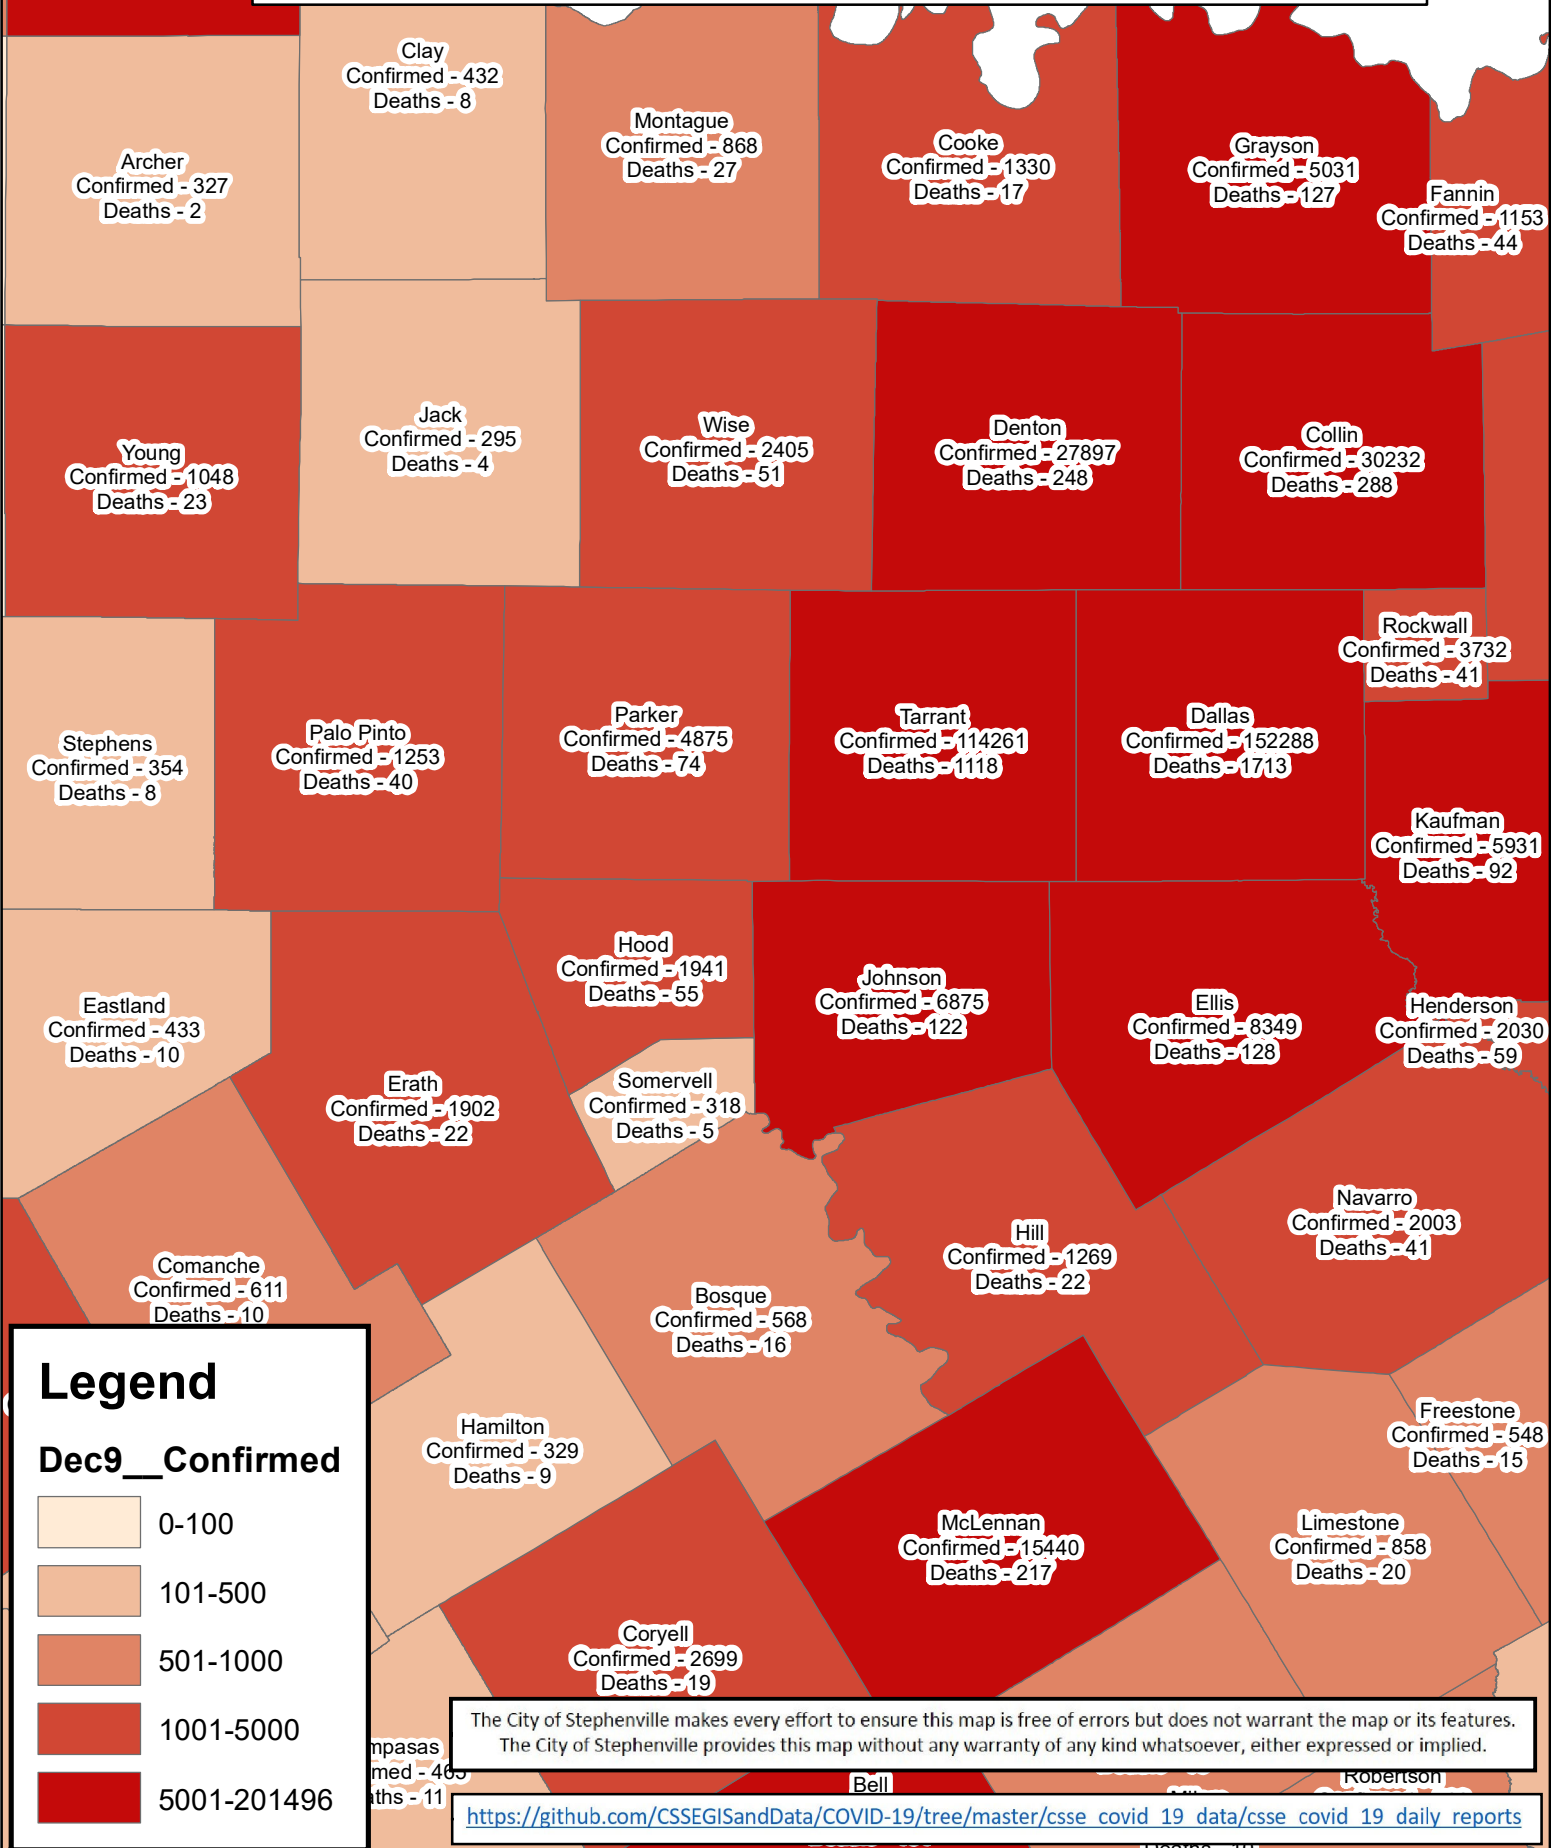

Erath County Area Covid-19 Confirmed Cases December 9, 2020

Legend

Dec9__Confirmed

- 0-100
- 101-500
- 501-1000
- 1001-5000
- 5001-201496

The City of Stephenville makes every effort to ensure this map is free of errors but does not warrant the map or its features. The City of Stephenville provides this map without any warranty of any kind whatsoever, either expressed or implied.

https://github.com/CSSEGISandData/COVID-19/tree/master/csse_covid_19_data/csse_covid_19_daily_reports