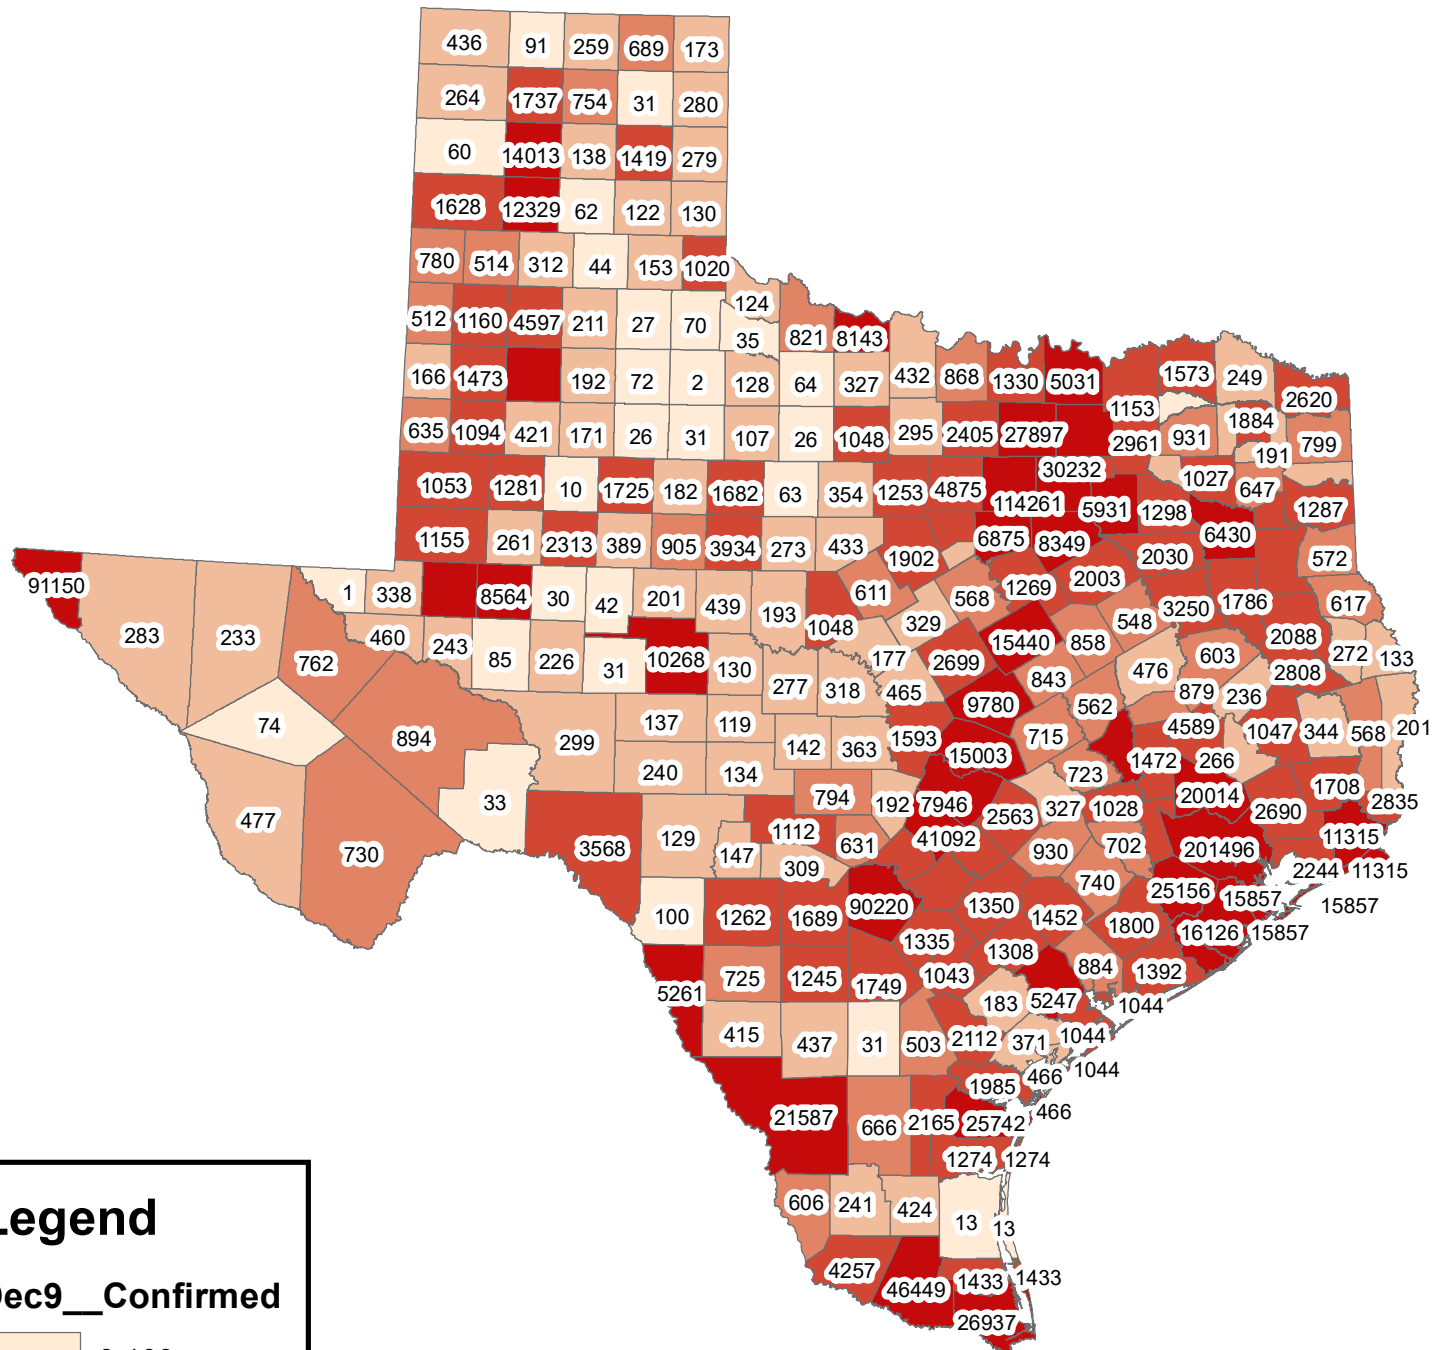

# Texas Covid-19 Confirmed Cases December 9, 2020

## Legend