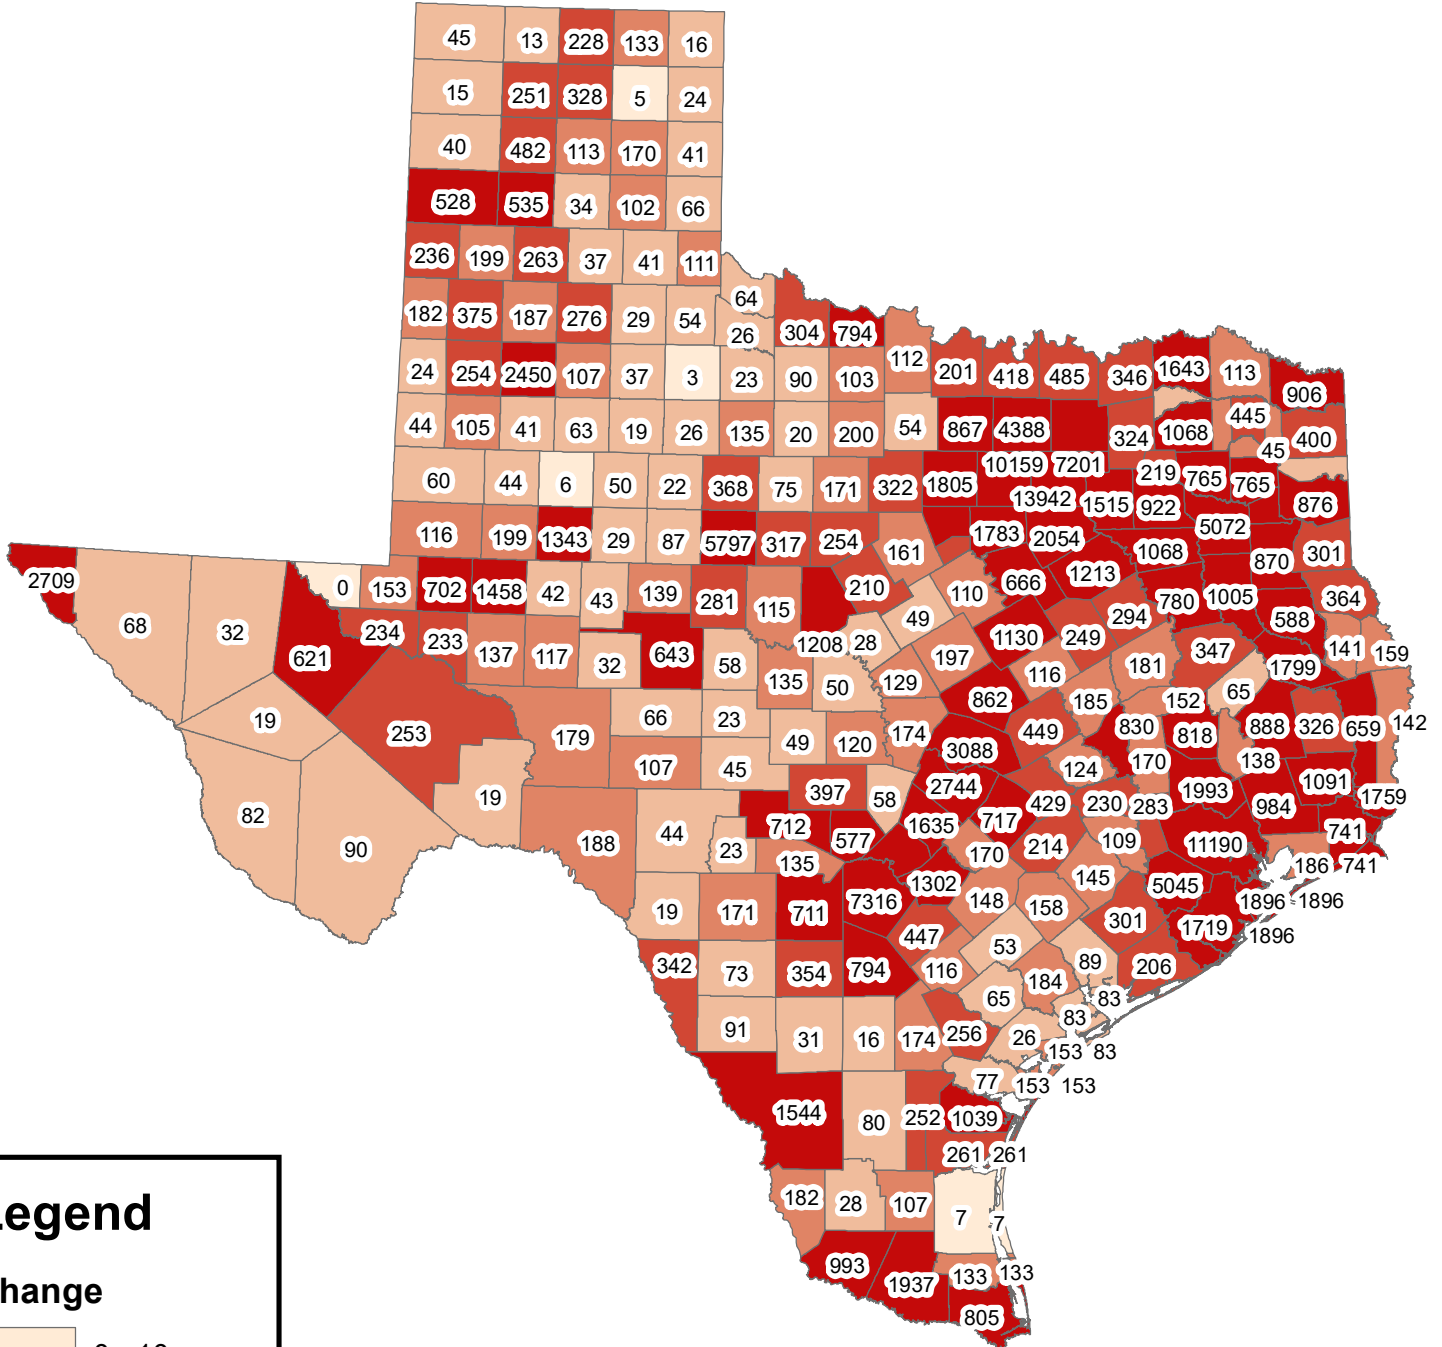

# Texas Covid-19 Confirmed Cases Change December 9 - 16, 2020

The City of Stephenville makes every effort to ensure this map is free of errors but does not warrant the map or its features. The City of Stephenville provides this map without any warranty of any kind whatsoever, either expressed or implied.

[https://github.com/CSSEGISandData/COVID-19/tree/master/csse\\_covid\\_19\\_data/csse\\_covid\\_19\\_daily\\_reports](https://github.com/CSSEGISandData/COVID-19/tree/master/csse_covid_19_data/csse_covid_19_daily_reports)