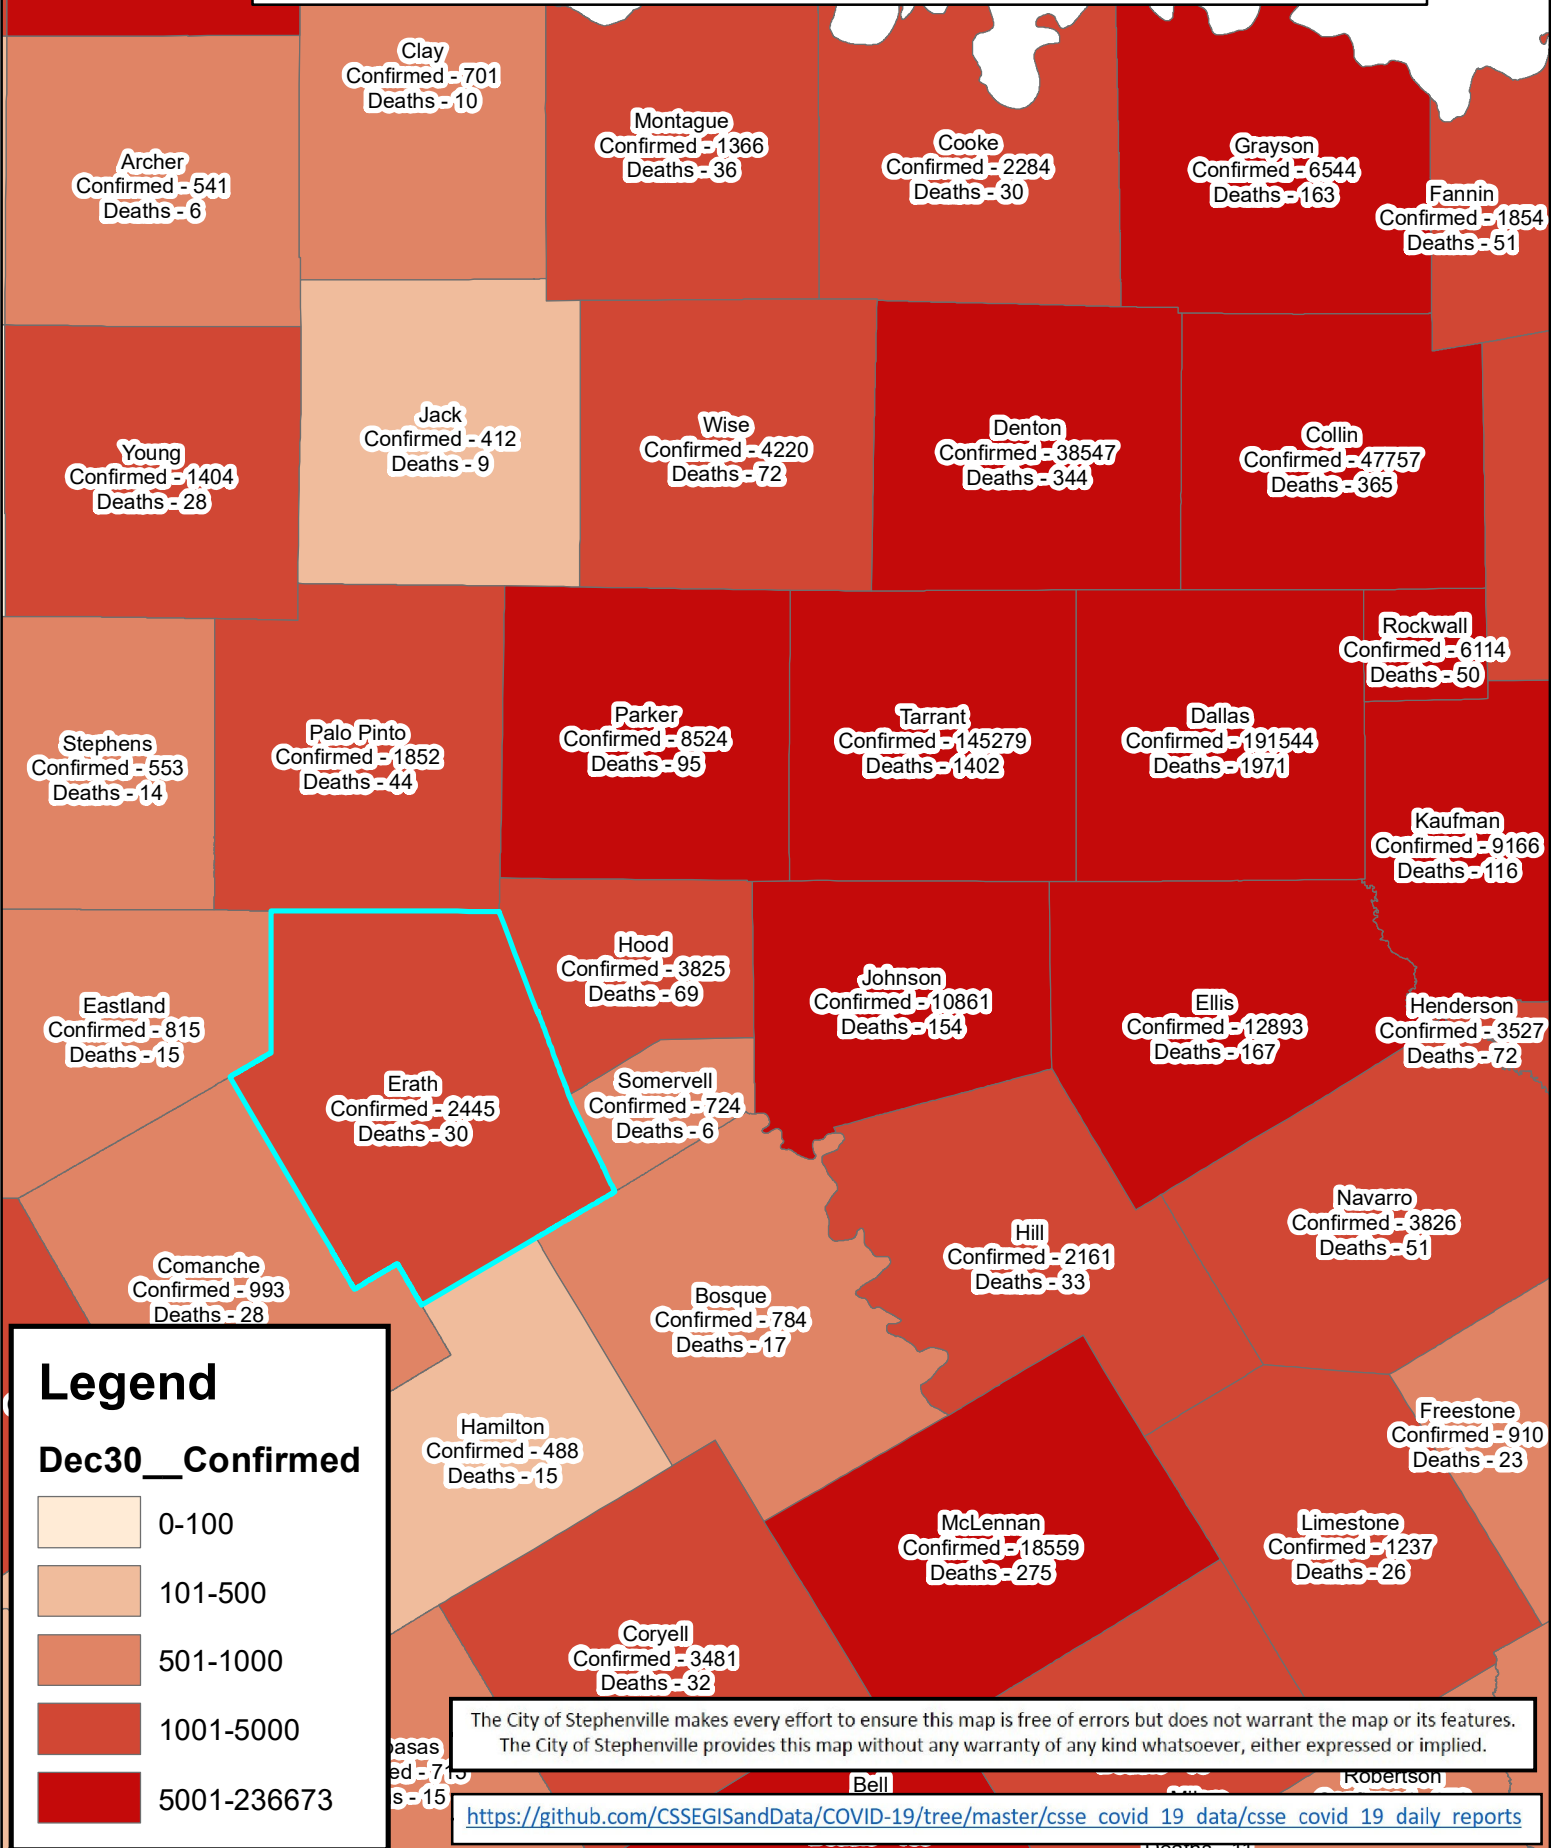

Erath County Area Covid-19 Confirmed Cases December 30, 2020

Legend

Dec30__Confirmed

- 0-100
- 101-500
- 501-1000
- 1001-5000
- 5001-236673

The City of Stephenville makes every effort to ensure this map is free of errors but does not warrant the map or its features. The City of Stephenville provides this map without any warranty of any kind whatsoever, either expressed or implied.

https://github.com/CSSEGISandData/COVID-19/tree/master/csse_covid_19_data/csse_covid_19_daily_reports