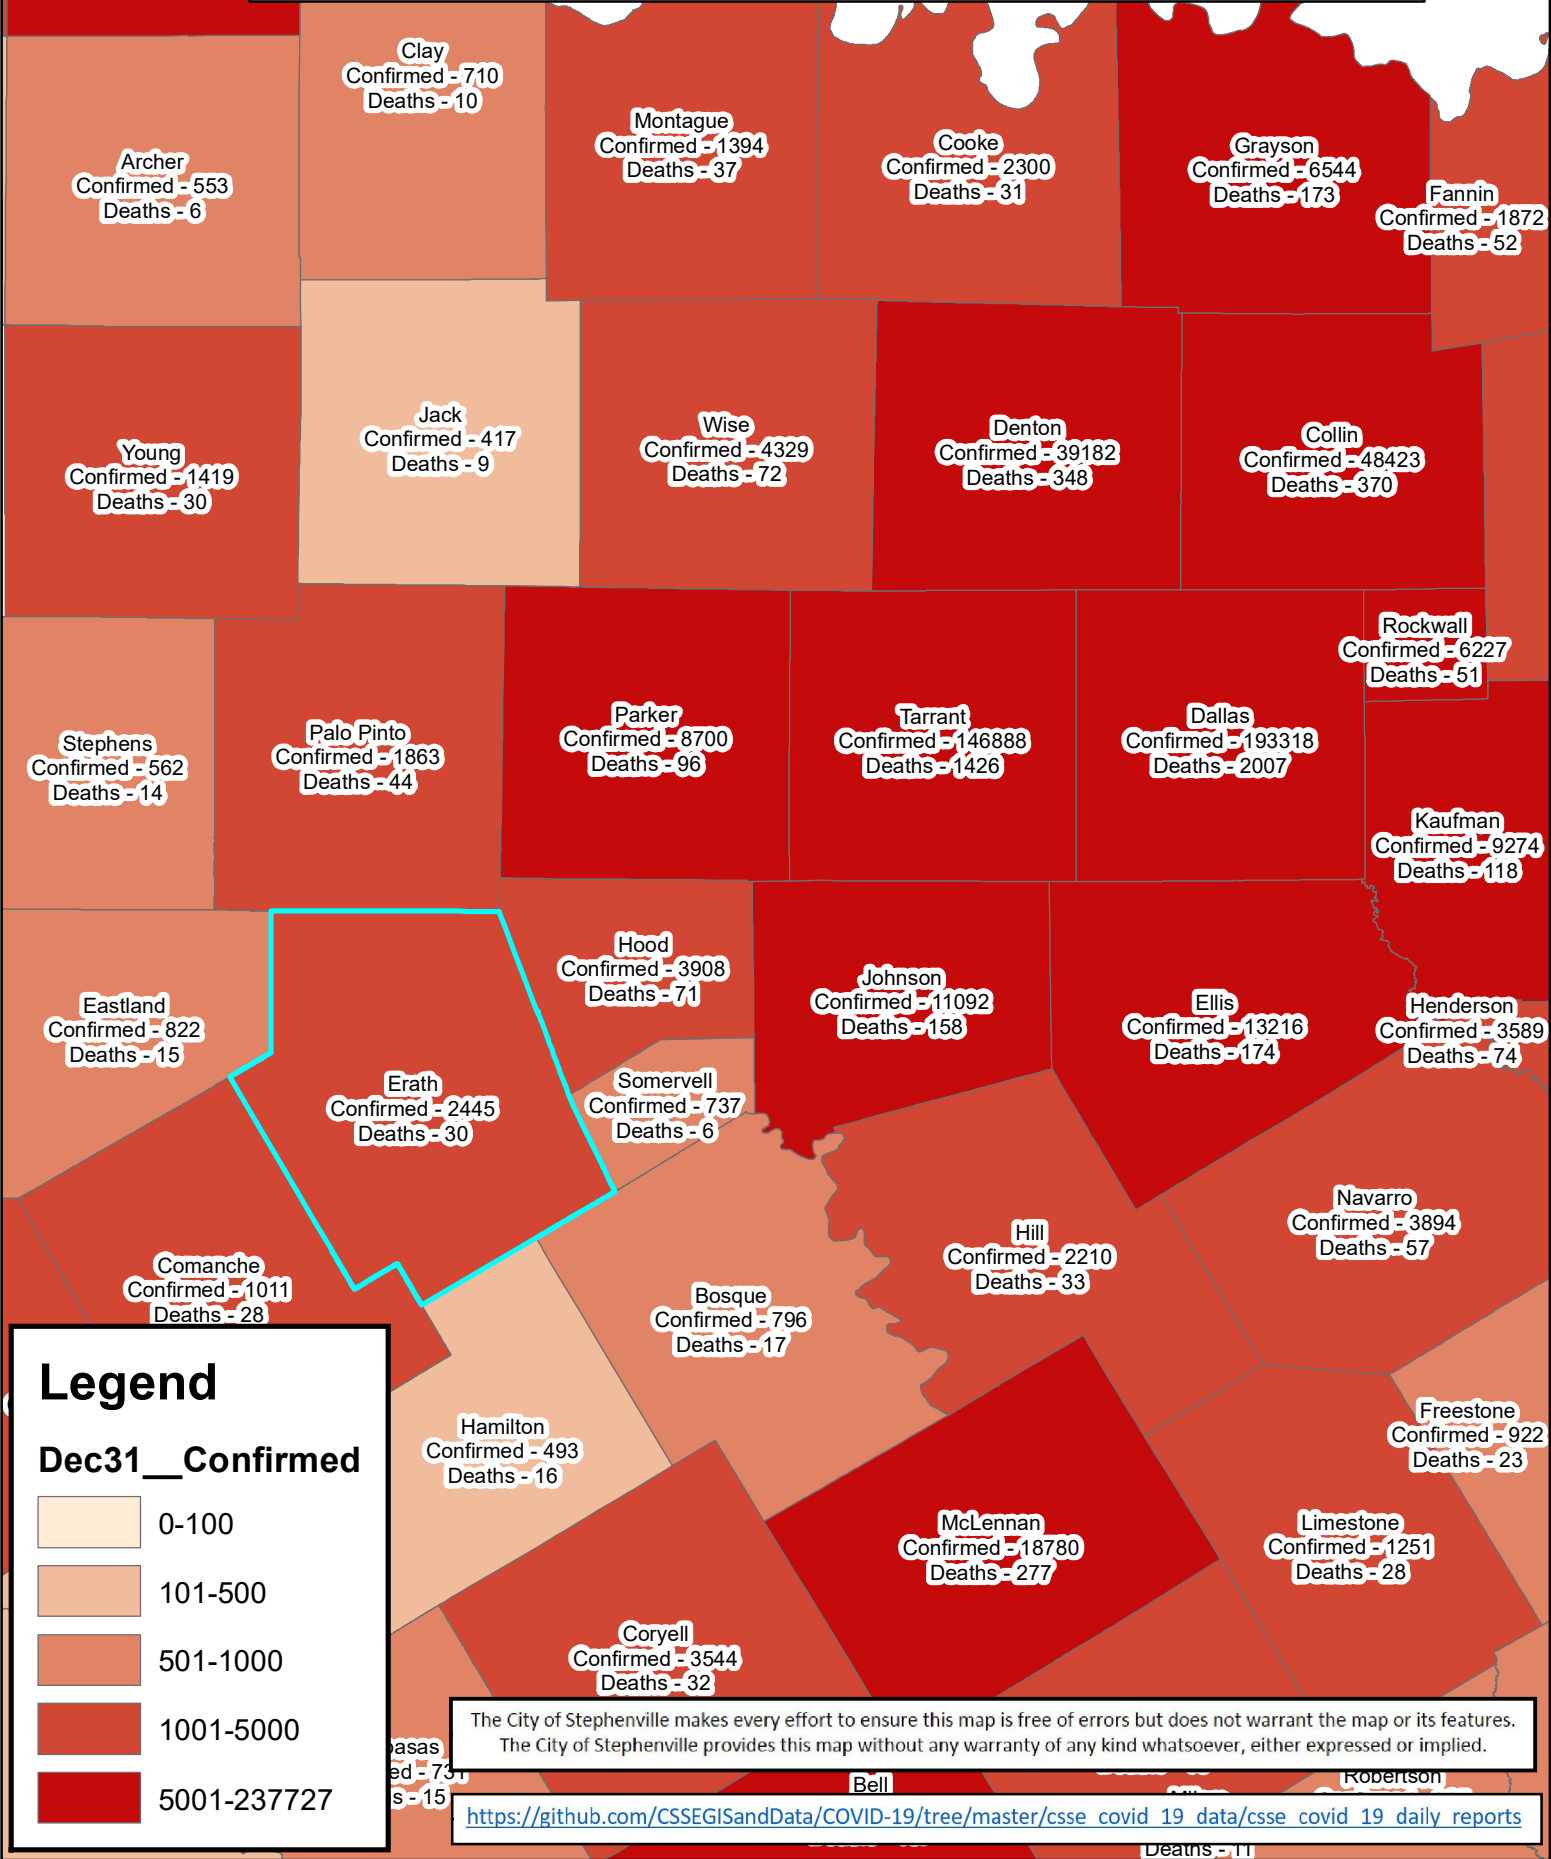

Erath County Area Covid-19 Confirmed Cases December 31, 2020

Legend

Dec31__Confirmed

The City of Stephenville makes every effort to ensure this map is free of errors but does not warrant the map or its features. The City of Stephenville provides this map without any warranty of any kind whatsoever, either expressed or implied.

https://github.com/CSSEGISandData/COVID-19/tree/master/csse_covid_19_data/csse_covid_19_daily_reports