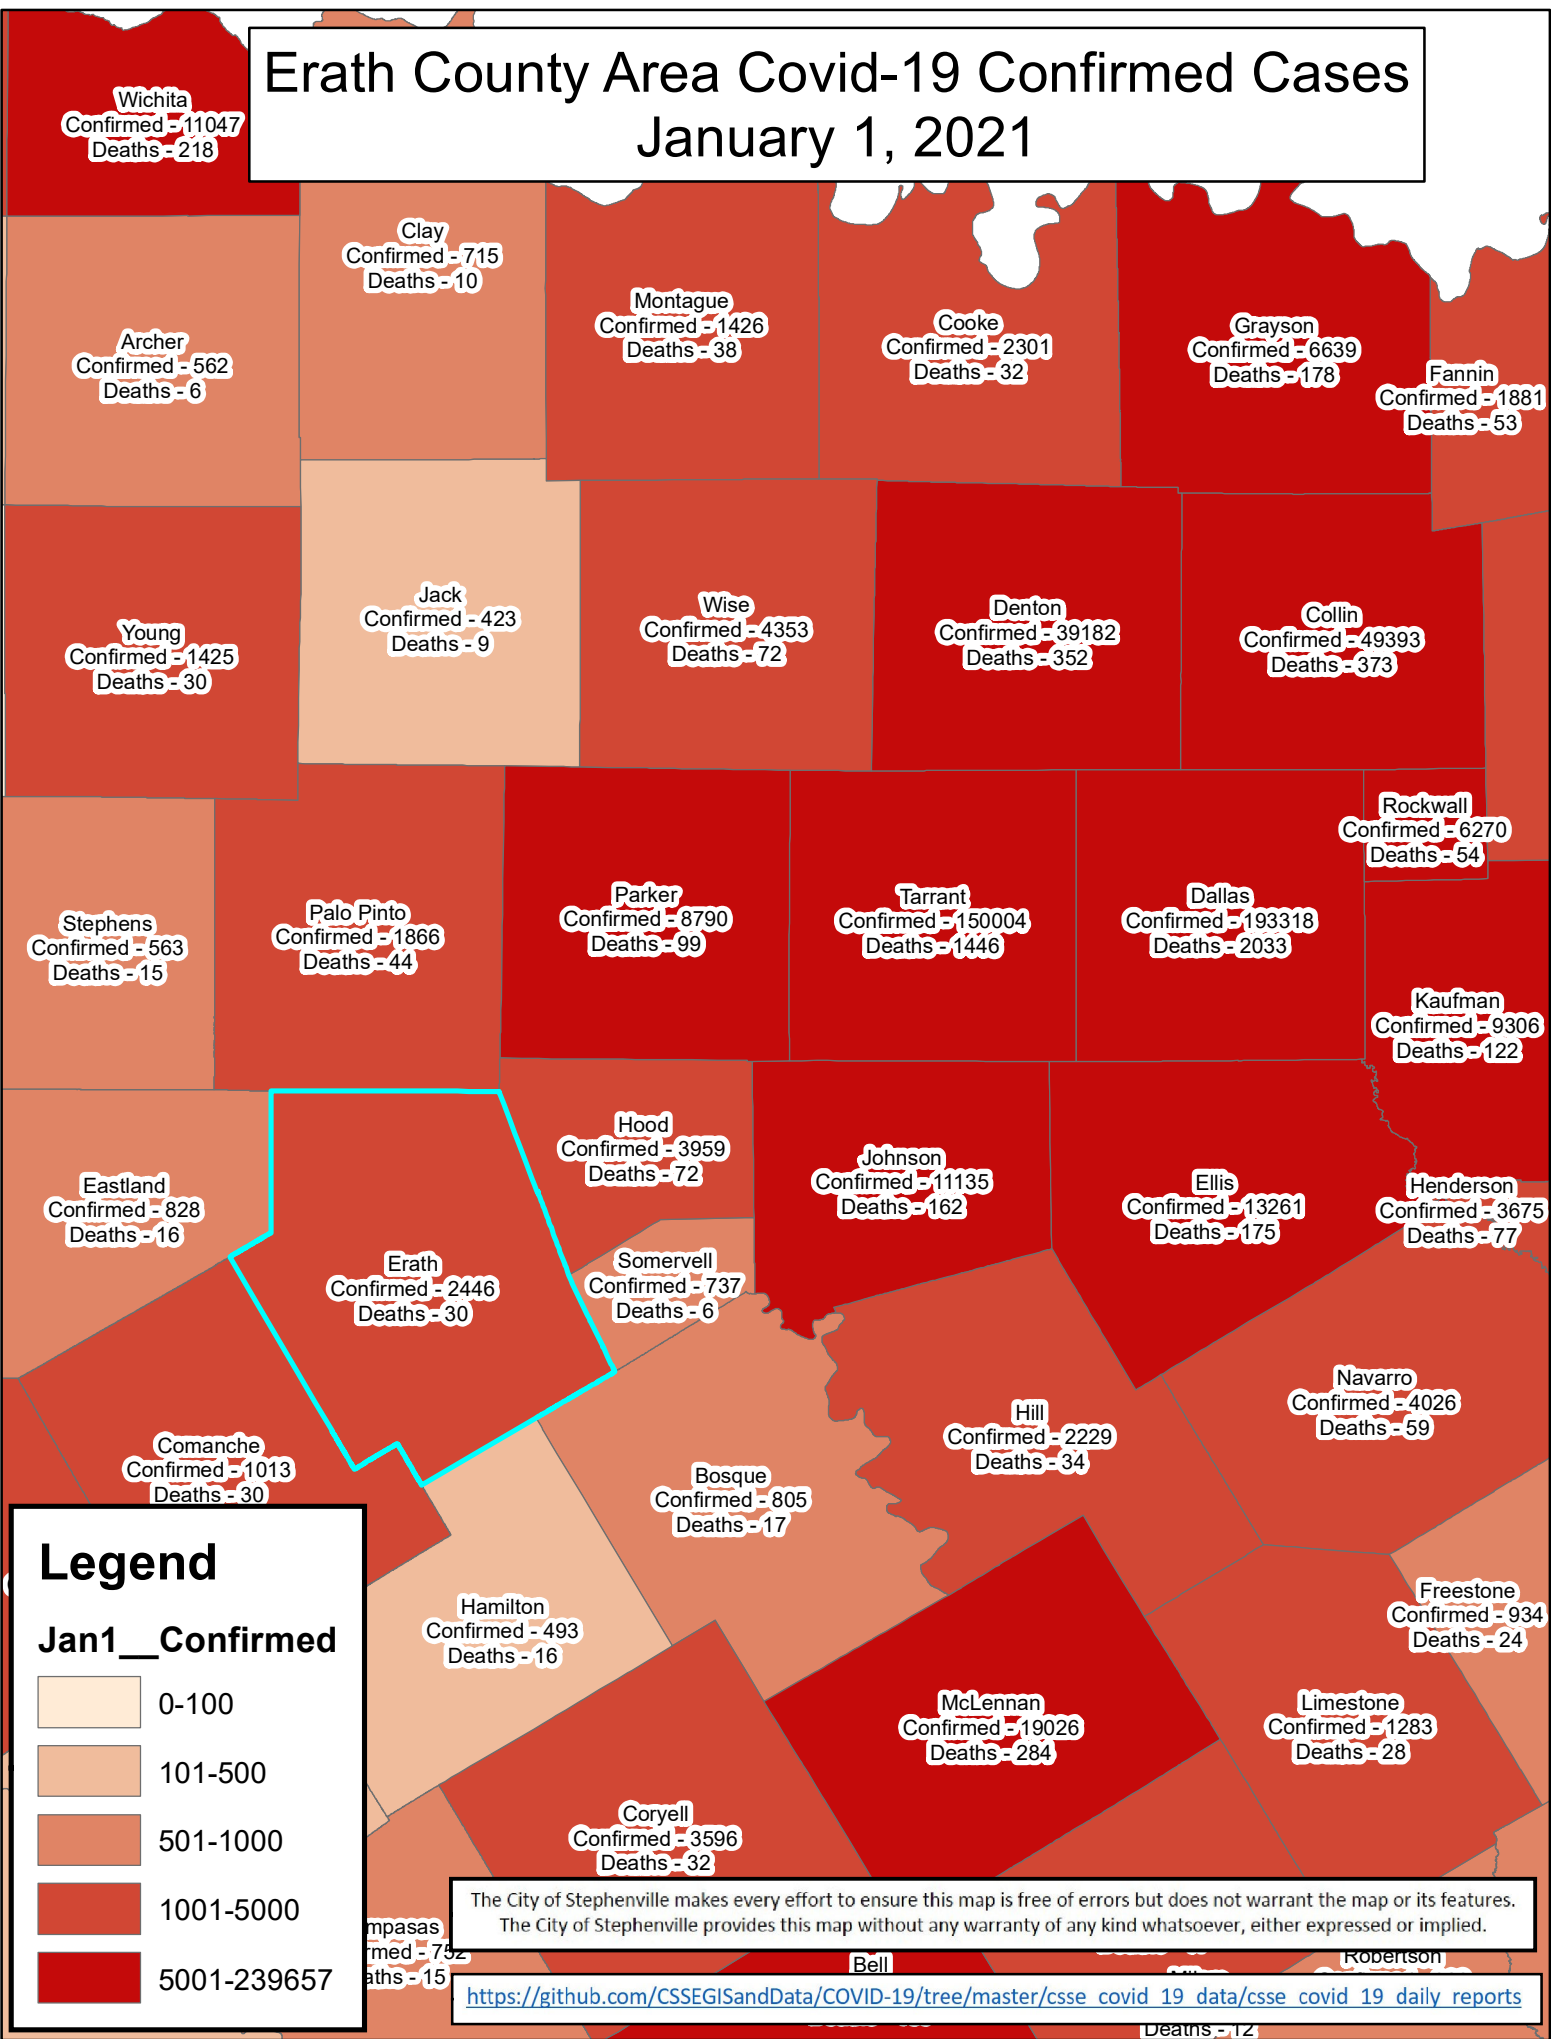

Erath County Area Covid-19 Confirmed Cases January 1, 2021

Legend

Jan1__Confirmed

The City of Stephenville makes every effort to ensure this map is free of errors but does not warrant the map or its features. The City of Stephenville provides this map without any warranty of any kind whatsoever, either expressed or implied.

https://github.com/CSSEGISandData/COVID-19/tree/master/csse_covid_19_data/csse_covid_19_daily_reports