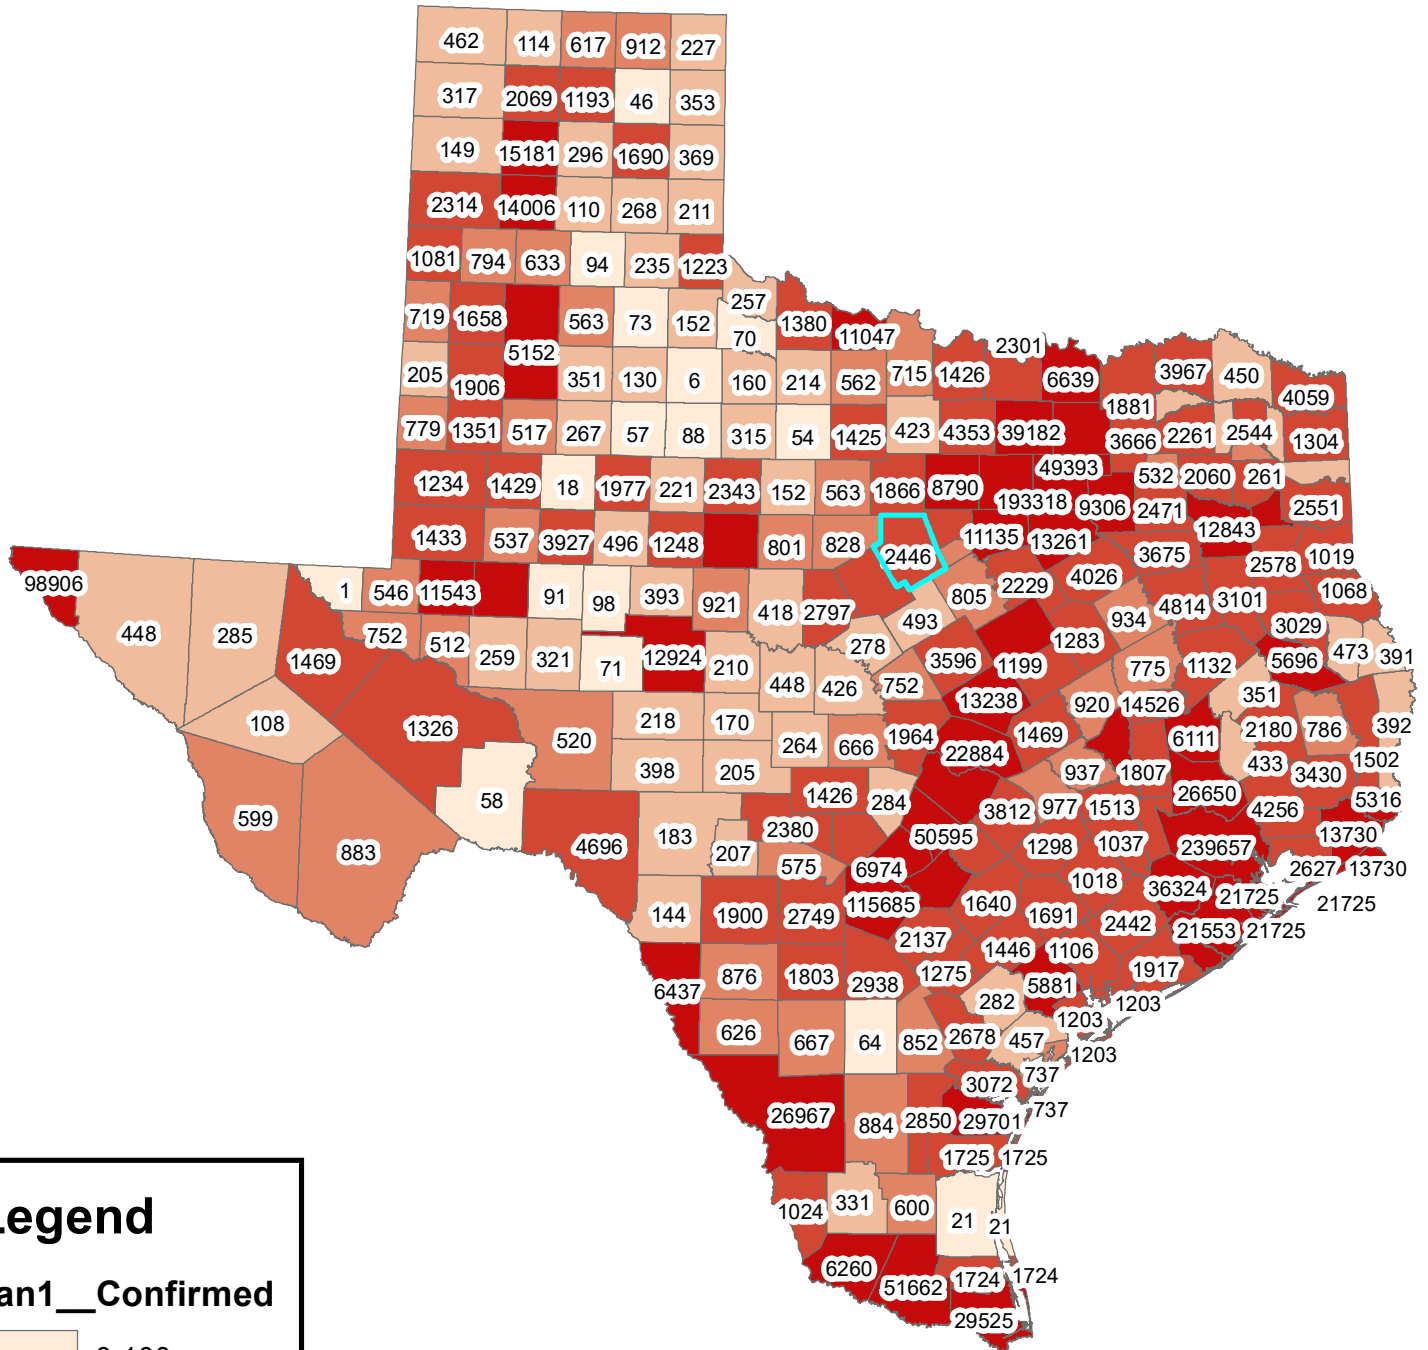

Texas Covid-19 Confirmed Cases January 1, 2021

Legend

Jan1__Confirmed

- 0-100
- 101-500
- 501-1000
- 1001-5000
- 5001-239657

The City of Stephenville makes every effort to ensure this map is free of errors but does not warrant the map or its features. The City of Stephenville provides this map without any warranty of any kind whatsoever, either expressed or implied.

[https://github.com/CSSEGISandData/COVID-19/tree/master/csse covid 19 data/csse covid 19 daily reports](https://github.com/CSSEGISandData/COVID-19/tree/master/csse%20covid%2019%20data/csse%20covid%2019%20daily%20reports)