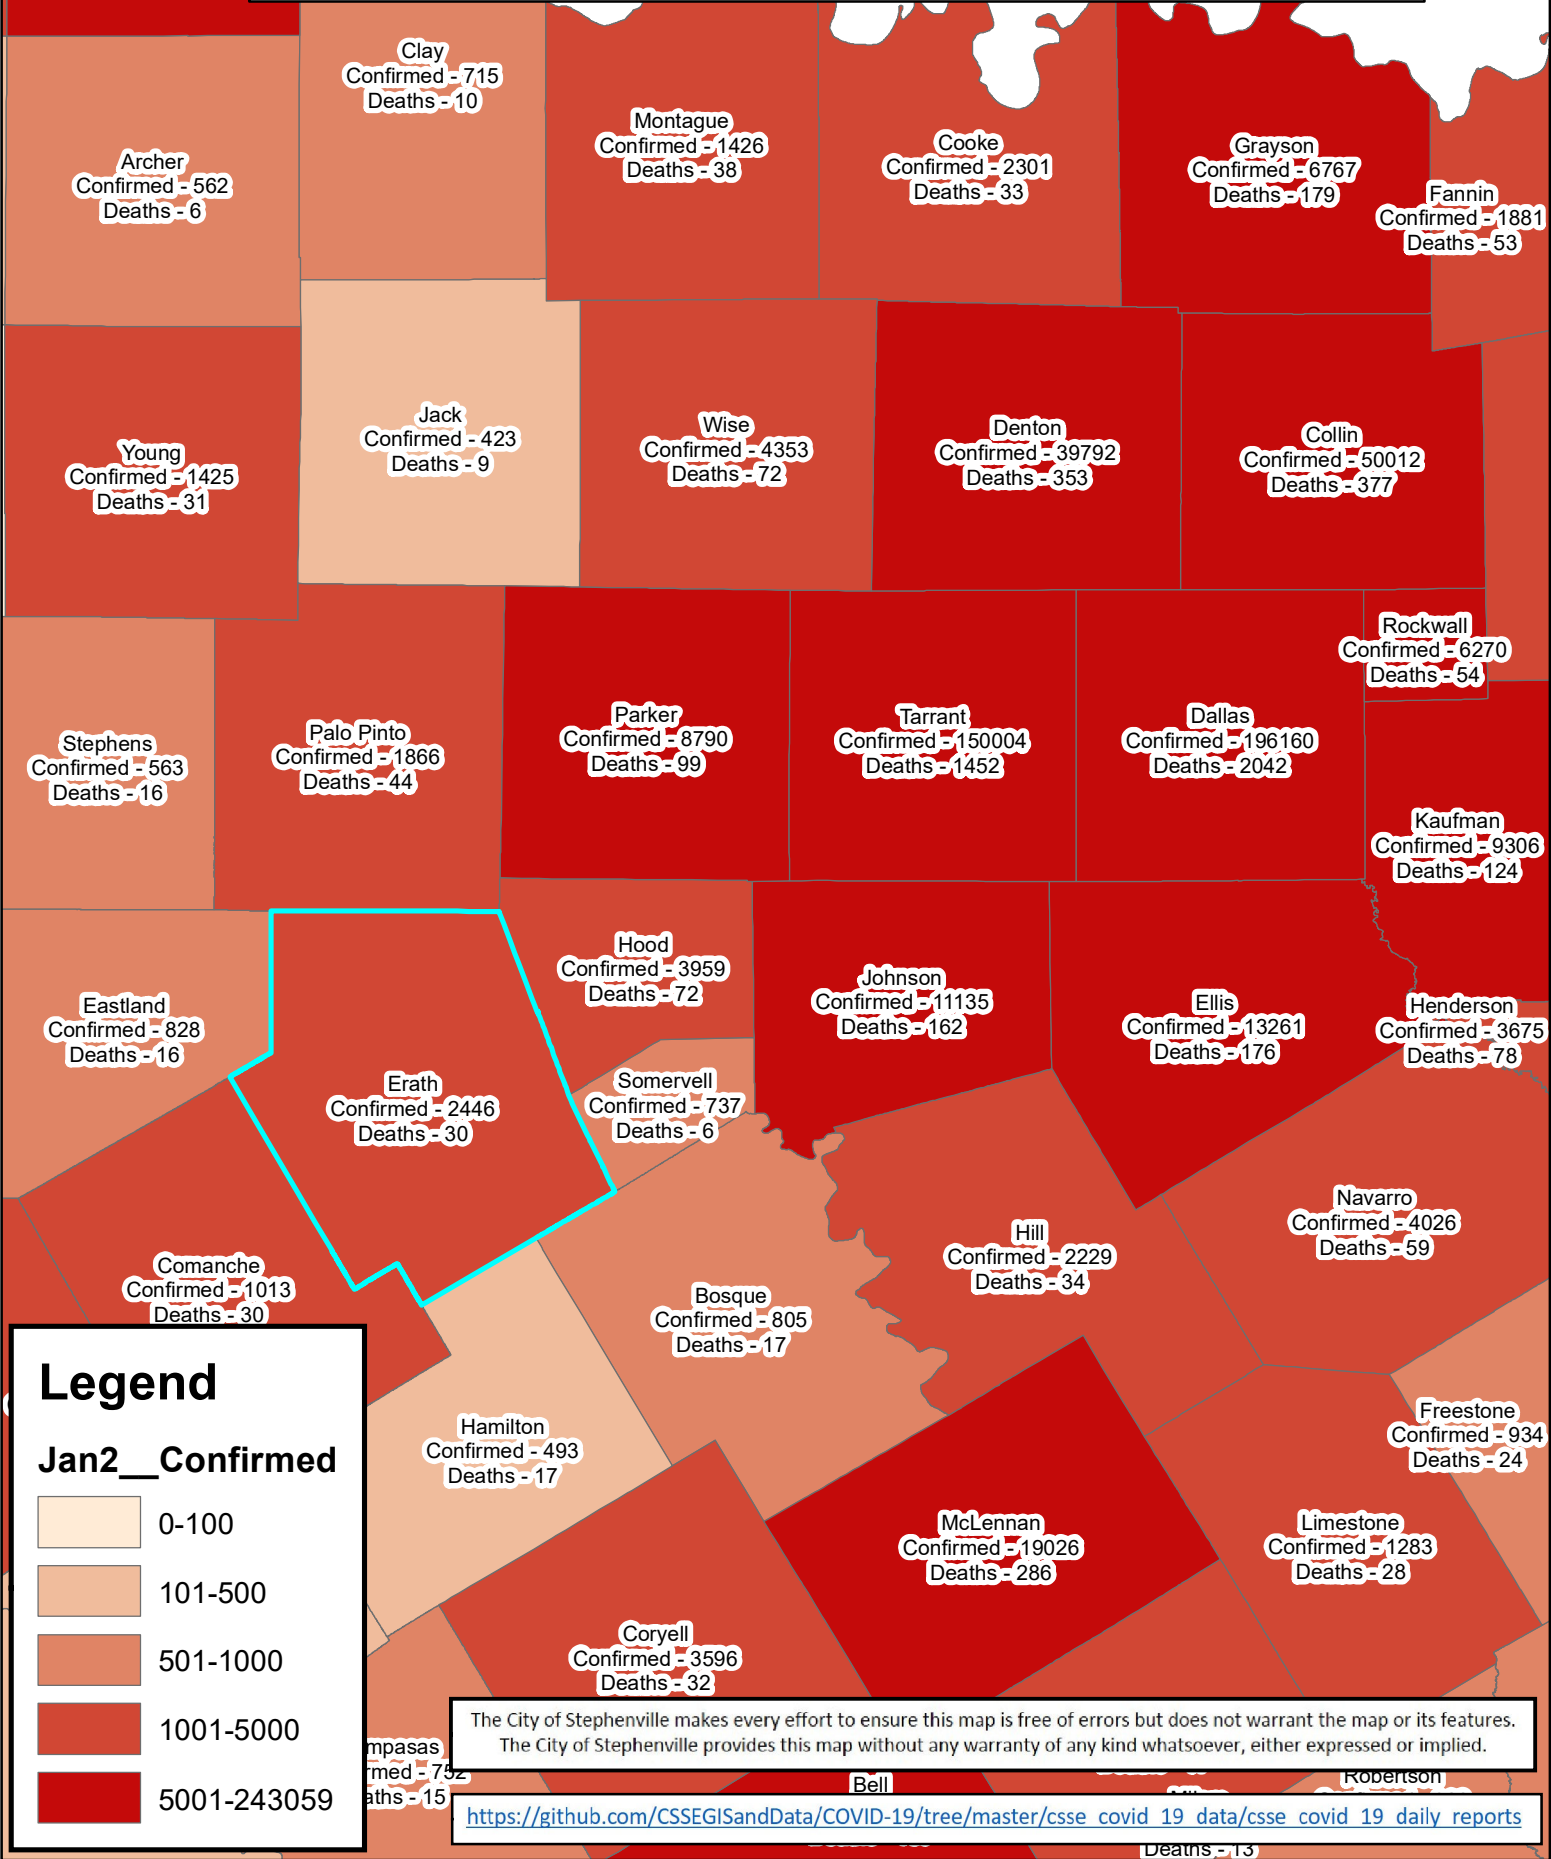

# Erath County Area Covid-19 Confirmed Cases January 2, 2021

## Legend

[https://github.com/CSSEGISandData/COVID-19/tree/master/csse\\_covid\\_19\\_data/csse\\_covid\\_19\\_daily\\_reports](https://github.com/CSSEGISandData/COVID-19/tree/master/csse_covid_19_data/csse_covid_19_daily_reports)