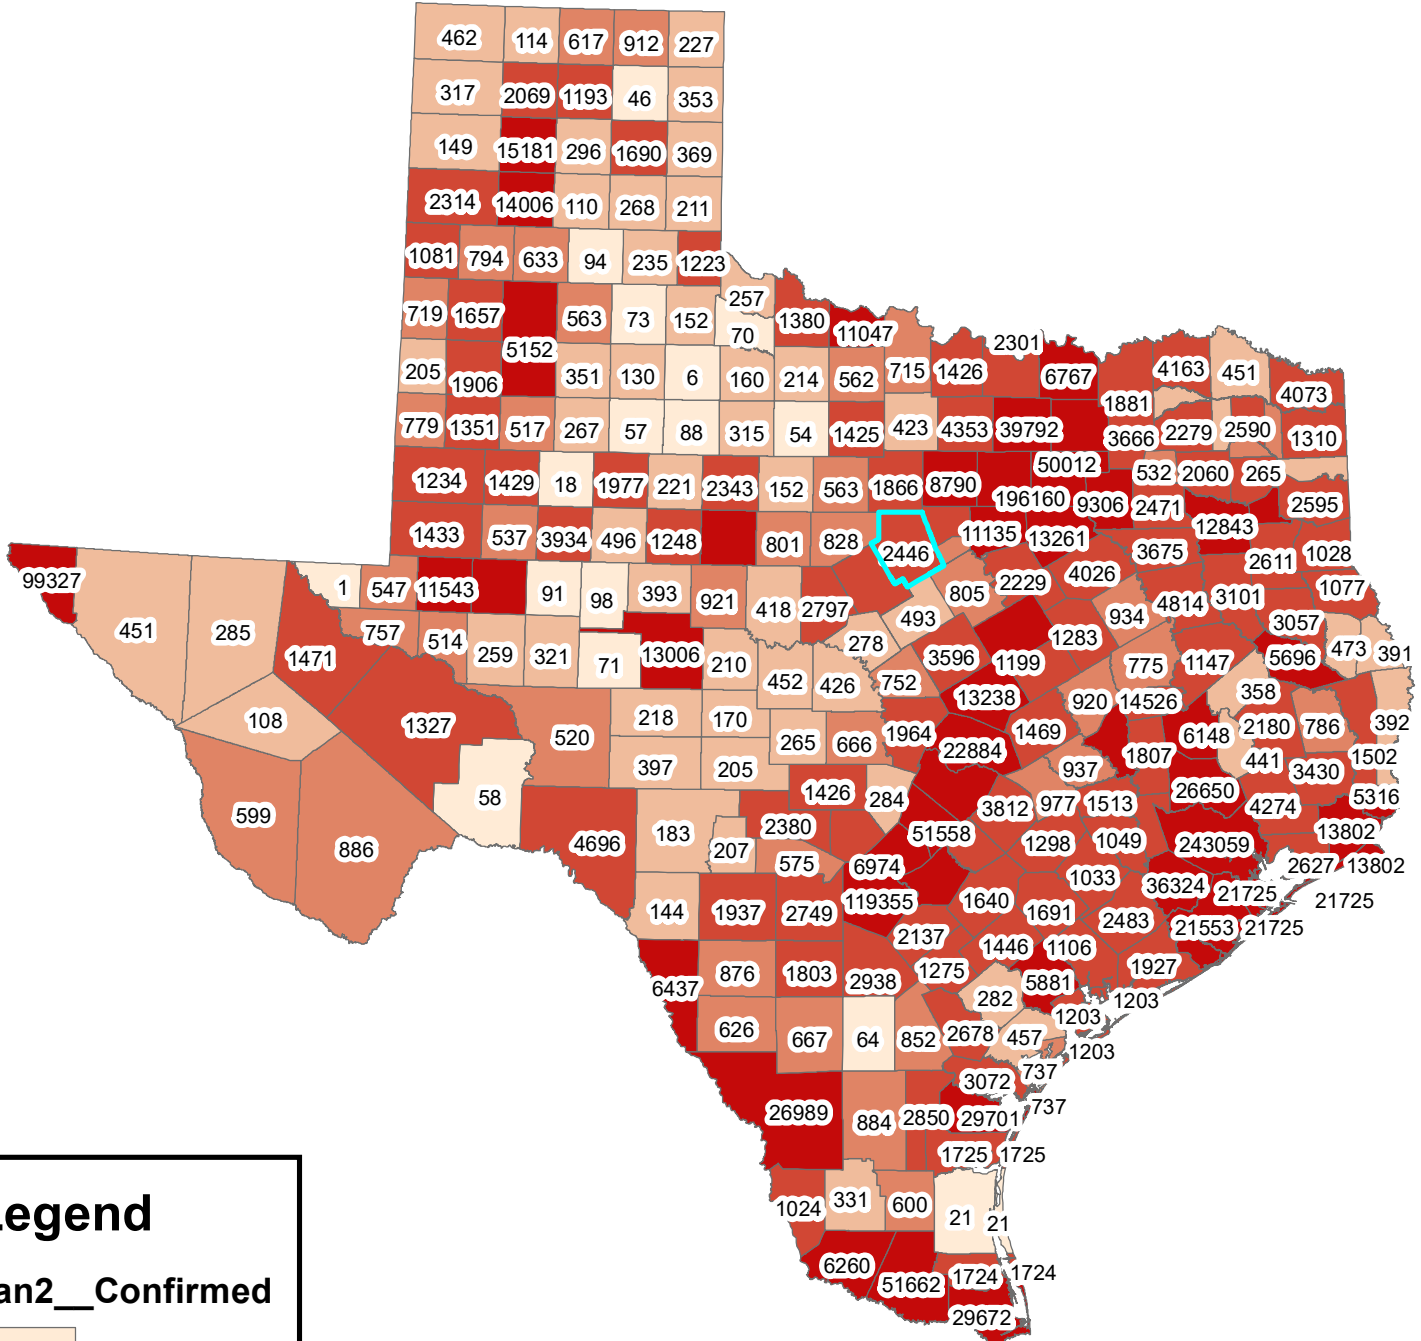

Texas Covid-19 Confirmed Cases January 2, 2021

Legend

Jan2__Confirmed

- 0-100
- 101-500
- 501-1000
- 1001-5000
- 5001-243059

The City of Stephenville makes every effort to ensure this map is free of errors but does not warrant the map or its features. The City of Stephenville provides this map without any warranty of any kind whatsoever, either expressed or implied.

[https://github.com/CSSEGISandData/COVID-19/tree/master/csse covid 19 data/csse covid 19 daily reports](https://github.com/CSSEGISandData/COVID-19/tree/master/csse%20covid%2019%20data/csse%20covid%2019%20daily%20reports)