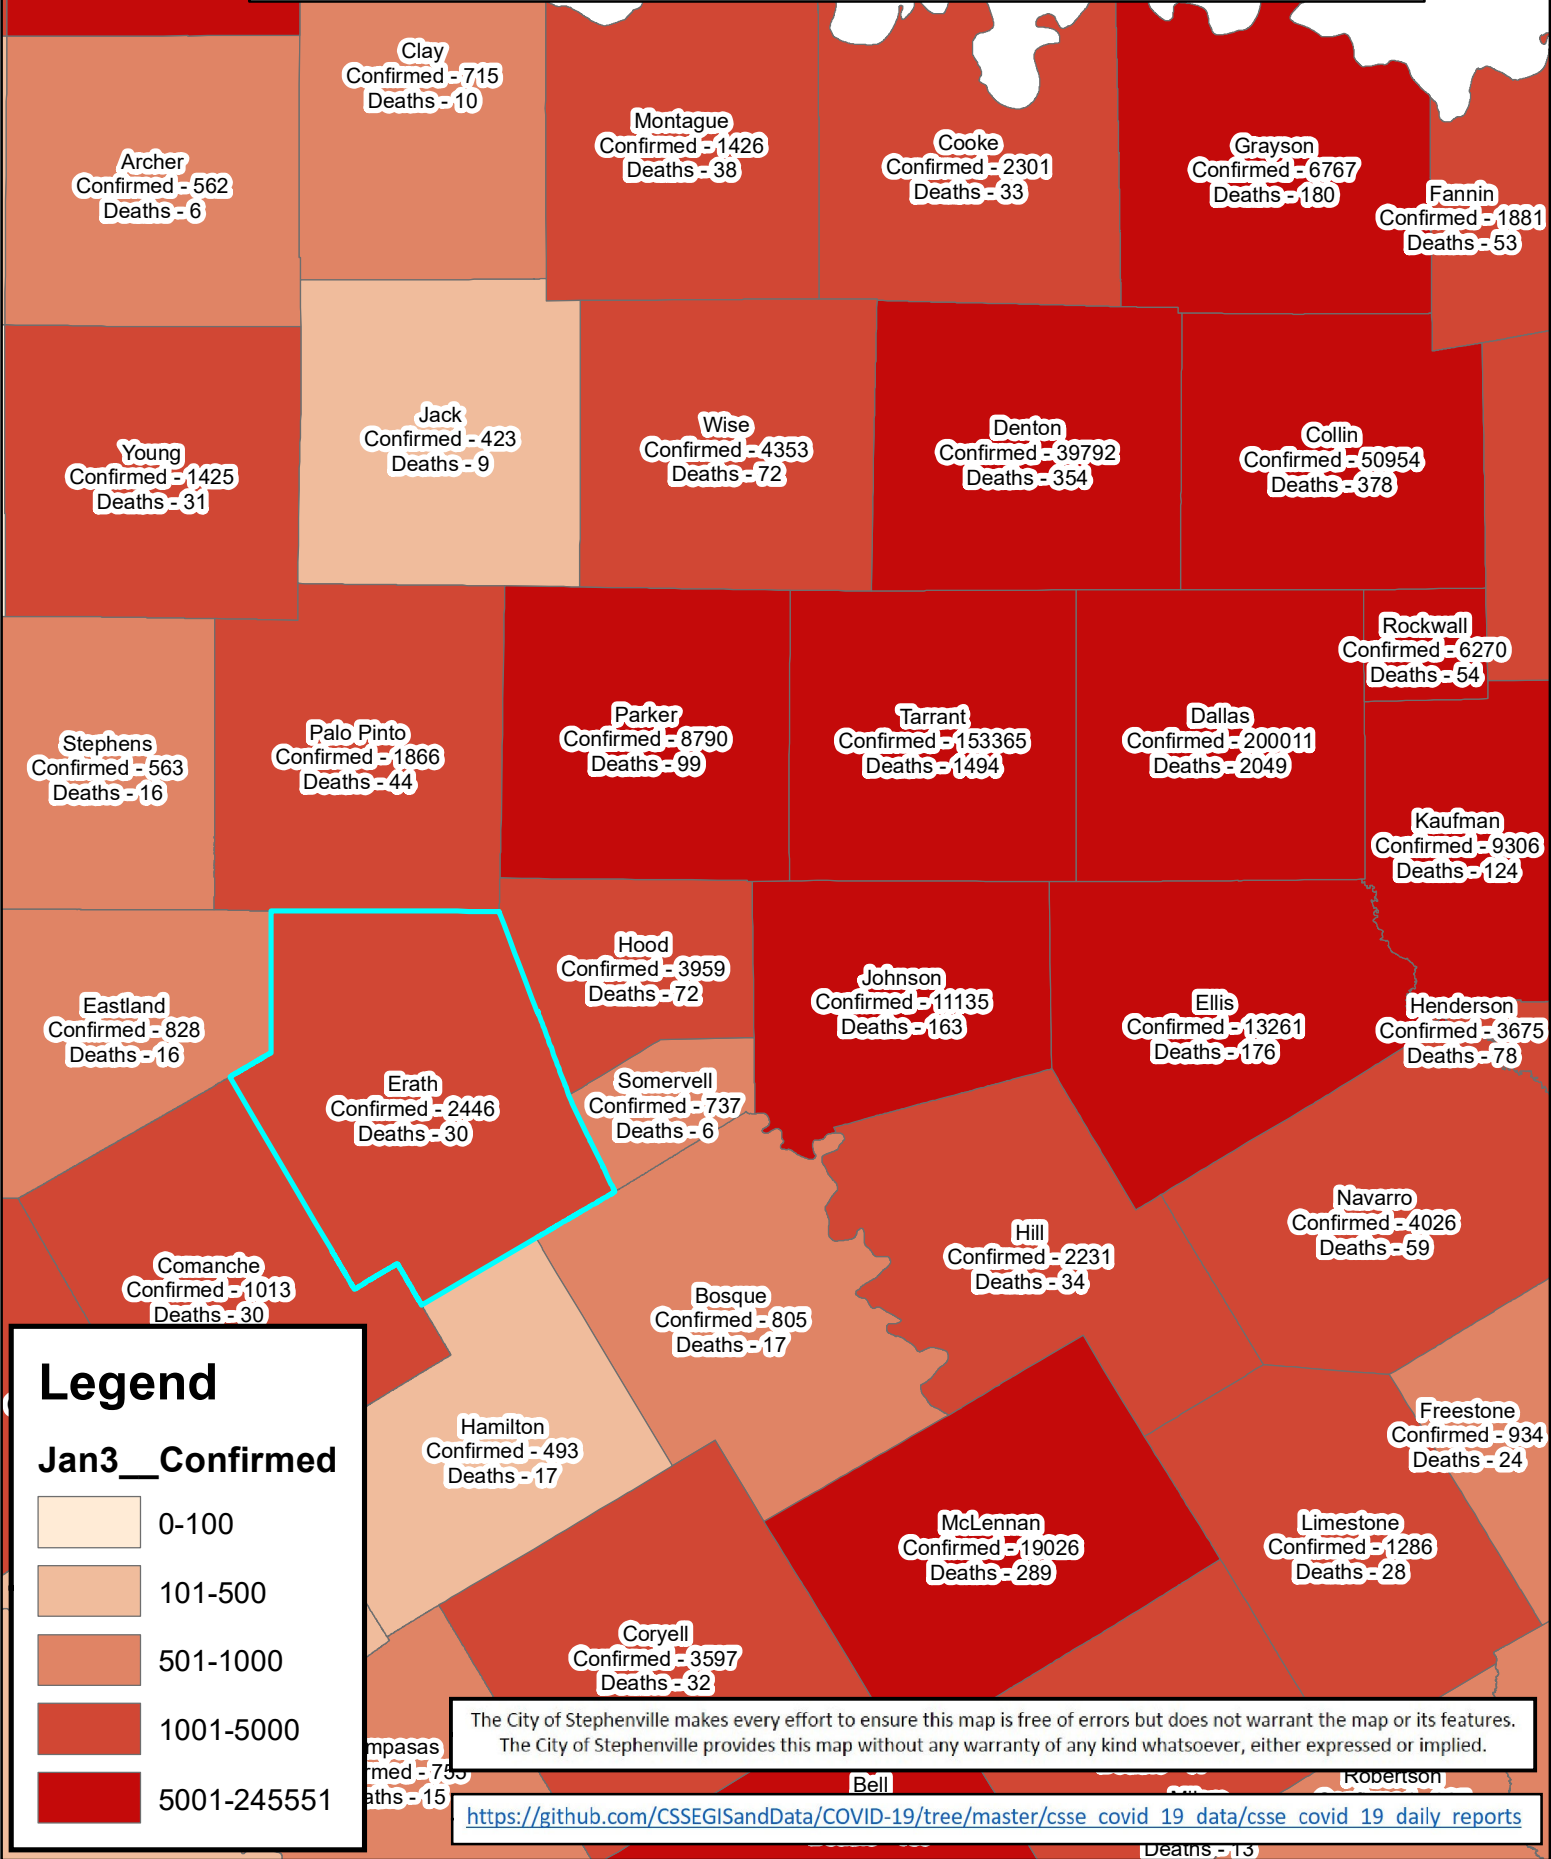

Erath County Area Covid-19 Confirmed Cases

January 3, 2021

Legend

Jan3__Confirmed

The City of Stephenville makes every effort to ensure this map is free of errors but does not warrant the map or its features. The City of Stephenville provides this map without any warranty of any kind whatsoever, either expressed or implied.

https://github.com/CSSEGISandData/COVID-19/tree/master/csse_covid_19_data/csse_covid_19_daily_reports