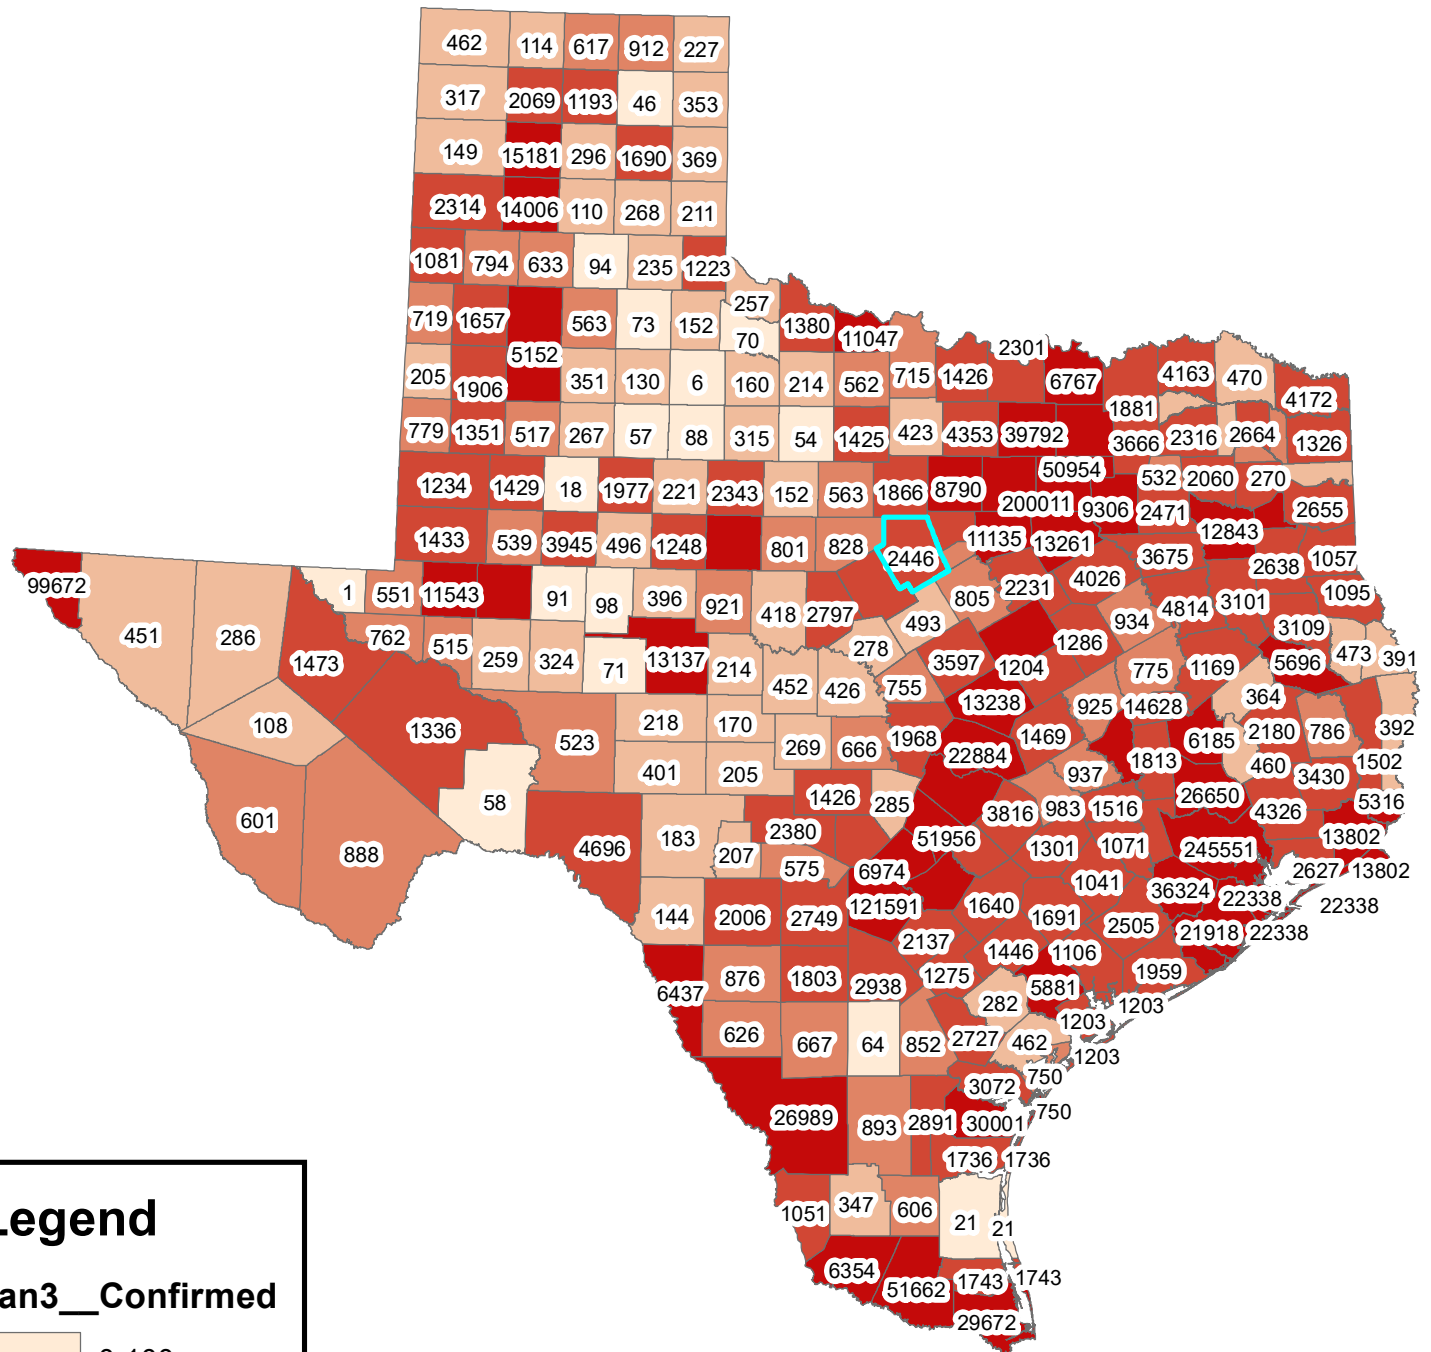

Texas Covid-19 Confirmed Cases January 3, 2021

Legend

Jan3__Confirmed

- 0-100
- 101-500
- 501-1000
- 1001-5000
- 5001-245551

The City of Stephenville makes every effort to ensure this map is free of errors but does not warrant the map or its features. The City of Stephenville provides this map without any warranty of any kind whatsoever, either expressed or implied.

[https://github.com/CSSEGISandData/COVID-19/tree/master/csse covid 19 data/csse covid 19 daily reports](https://github.com/CSSEGISandData/COVID-19/tree/master/csse%20covid%2019%20data/csse%20covid%2019%20daily%20reports)