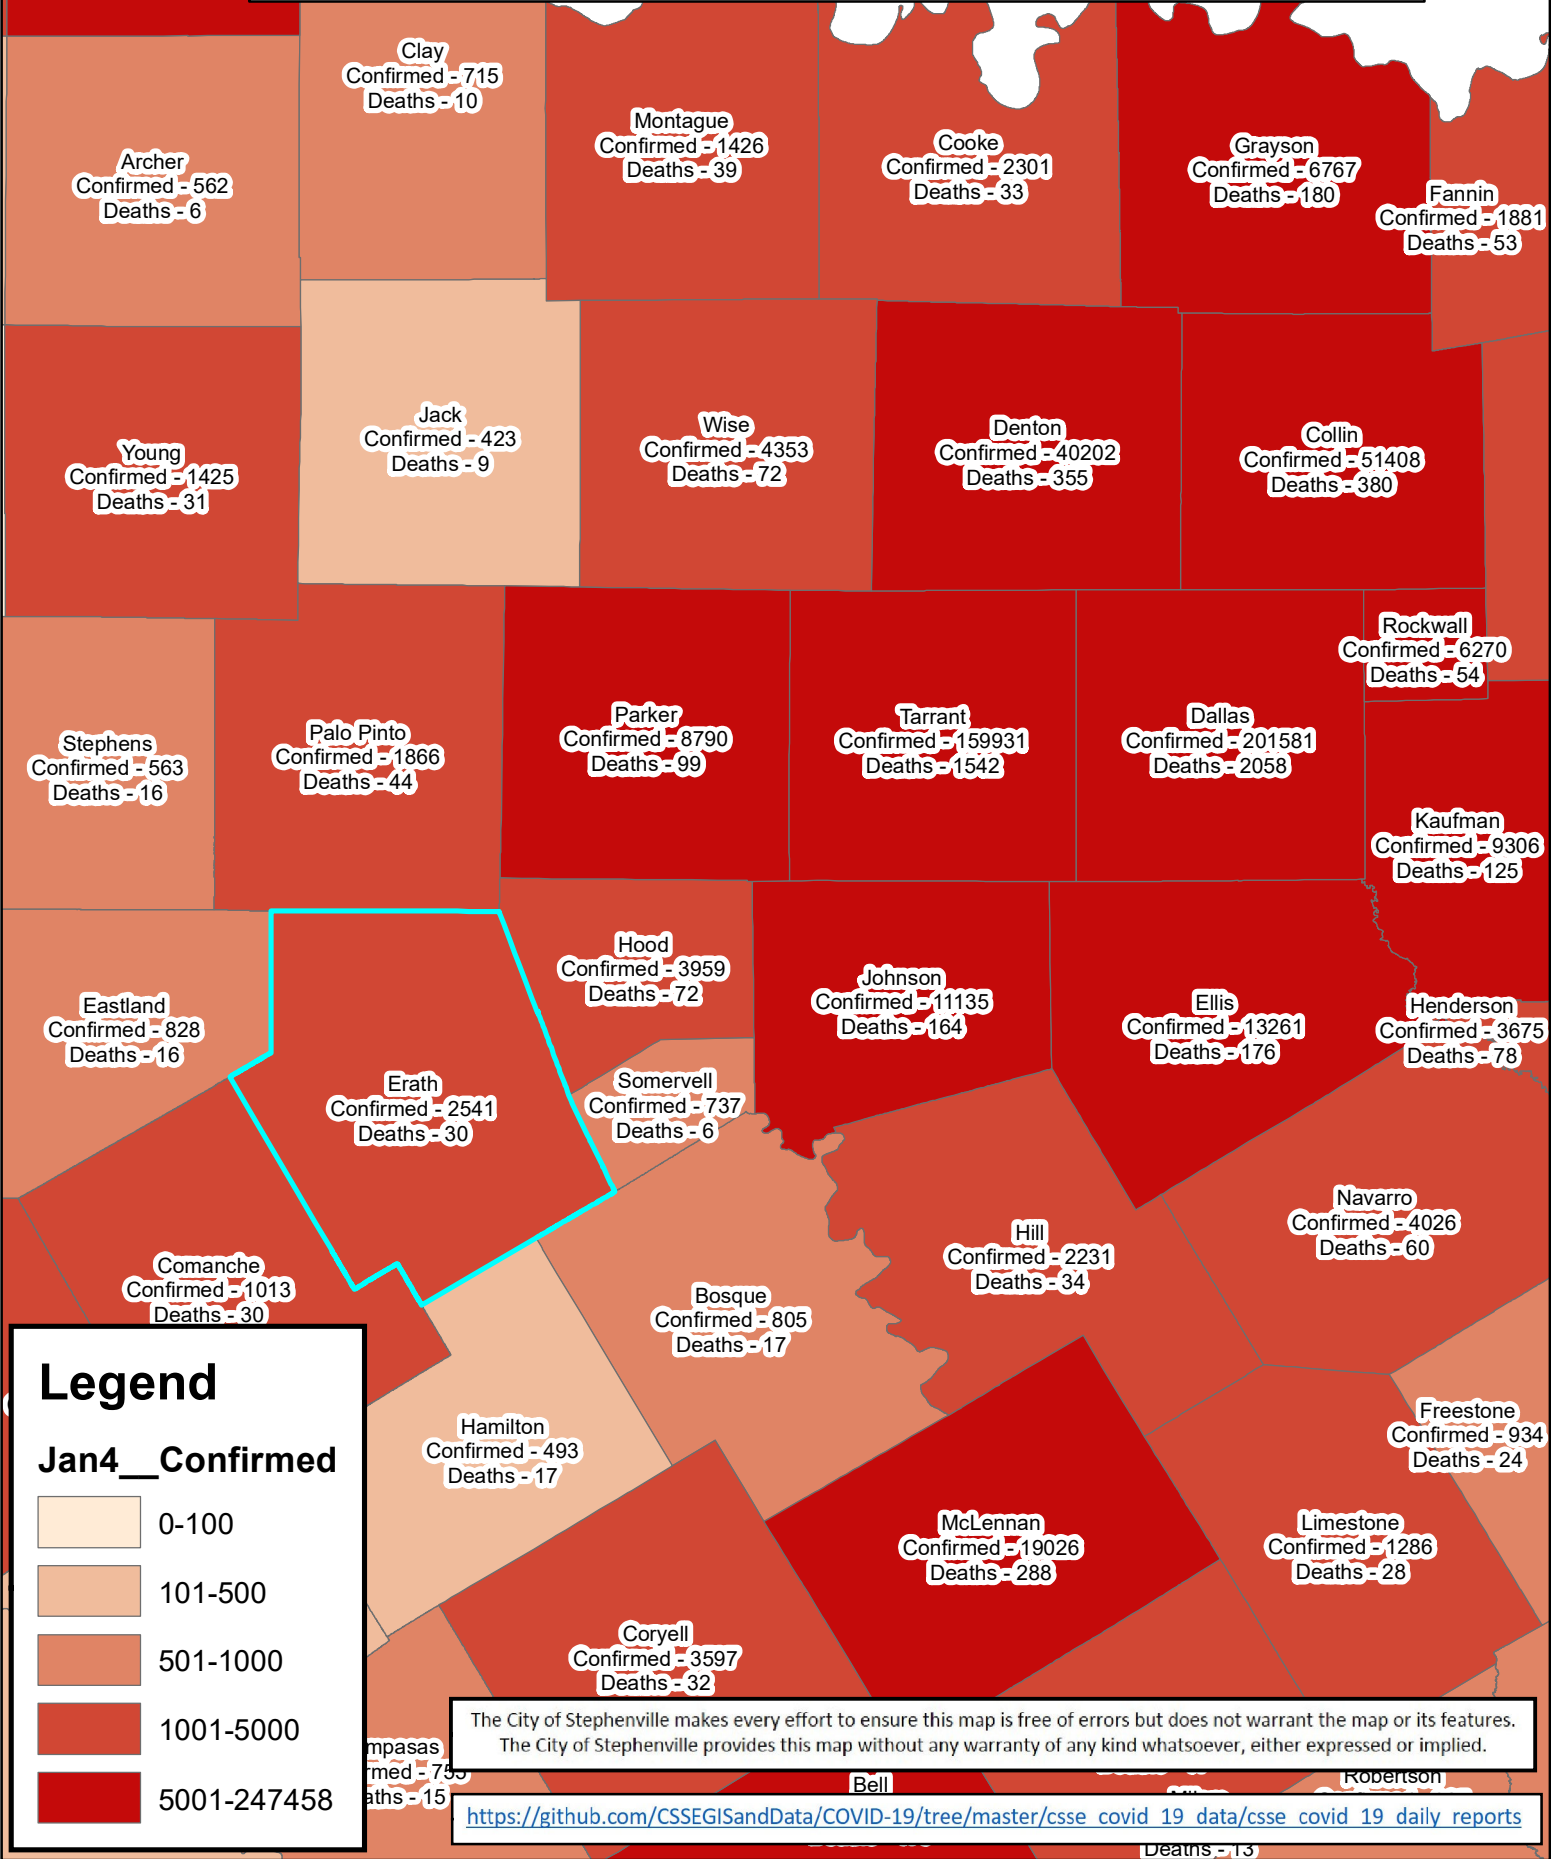

Erath County Area Covid-19 Confirmed Cases

January 4, 2021

Legend

Jan4__Confirmed

The City of Stephenville makes every effort to ensure this map is free of errors but does not warrant the map or its features. The City of Stephenville provides this map without any warranty of any kind whatsoever, either expressed or implied.

https://github.com/CSSEGISandData/COVID-19/tree/master/csse_covid_19_data/csse_covid_19_daily_reports