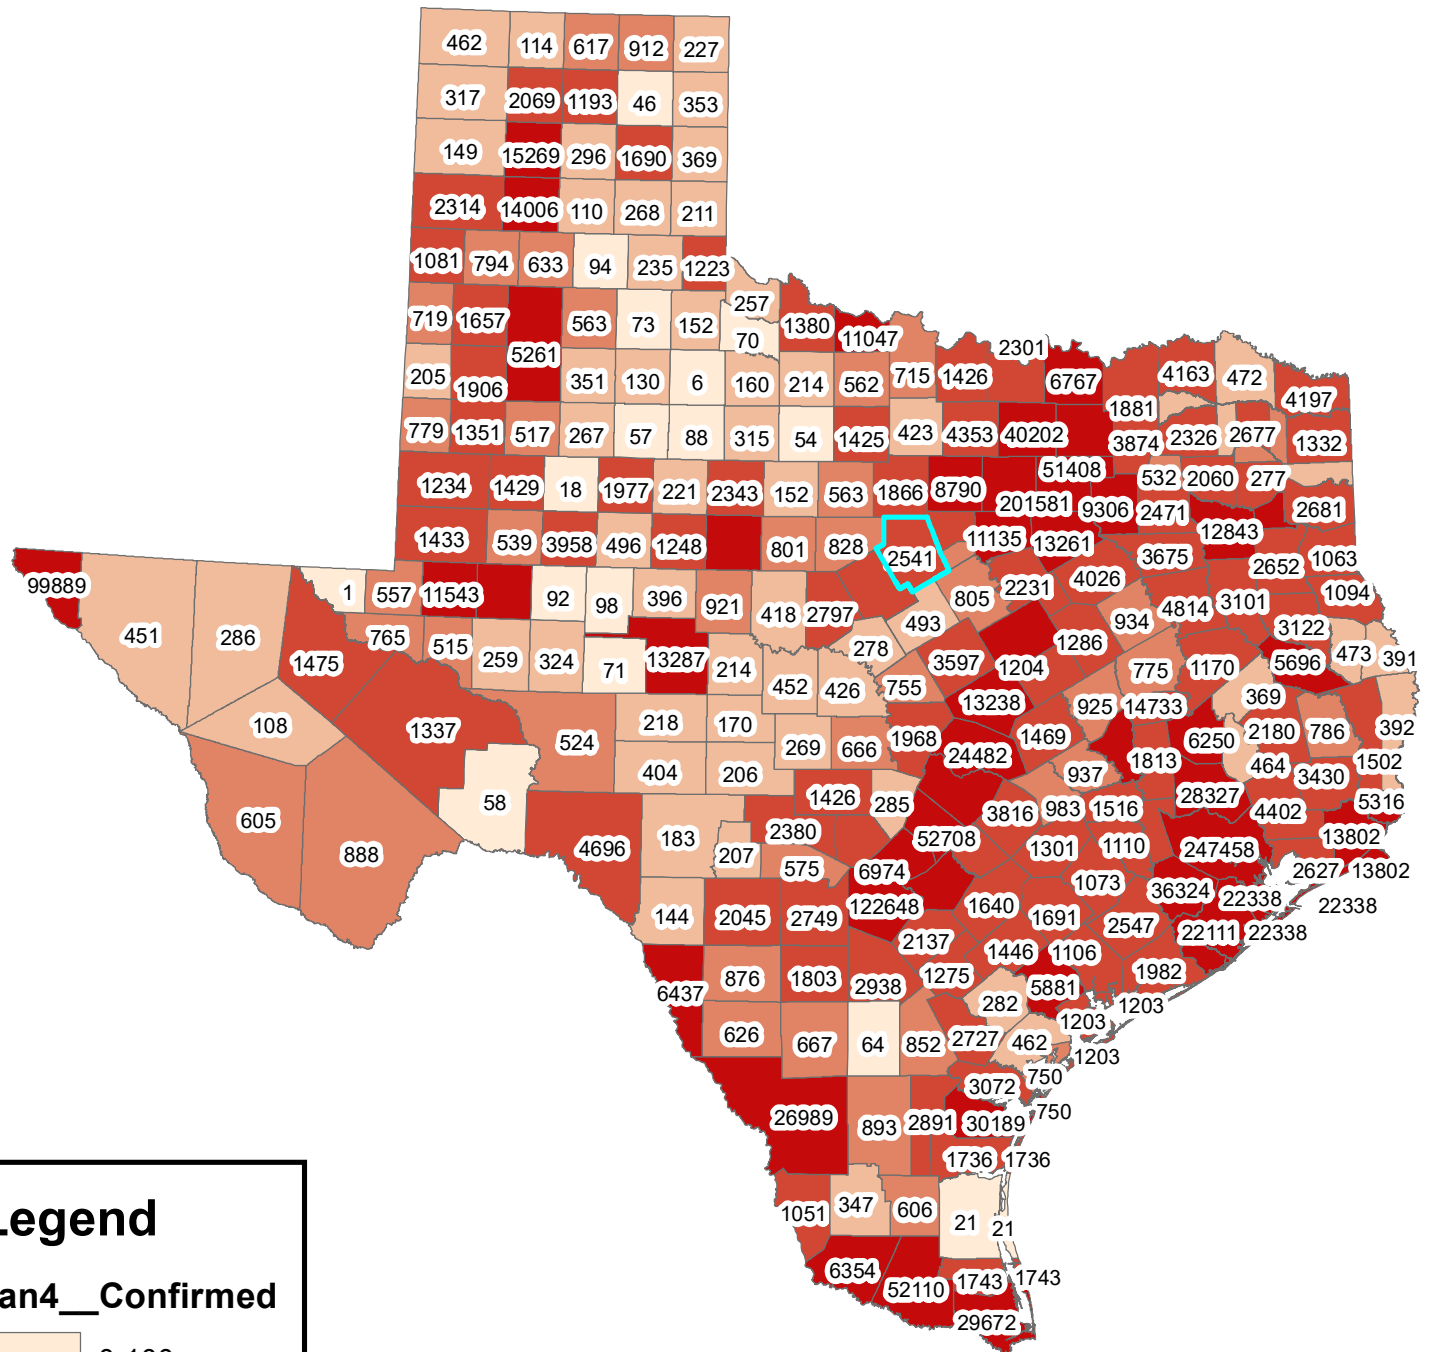

Texas Covid-19 Confirmed Cases January 4, 2021

Legend

Jan4__Confirmed

- 0-100
- 101-500
- 501-1000
- 1001-5000
- 5001-247458

The City of Stephenville makes every effort to ensure this map is free of errors but does not warrant the map or its features. The City of Stephenville provides this map without any warranty of any kind whatsoever, either expressed or implied.

[https://github.com/CSSEGISandData/COVID-19/tree/master/csse covid 19 data/csse covid 19 daily reports](https://github.com/CSSEGISandData/COVID-19/tree/master/csse%20covid%2019%20data/csse%20covid%2019%20daily%20reports)