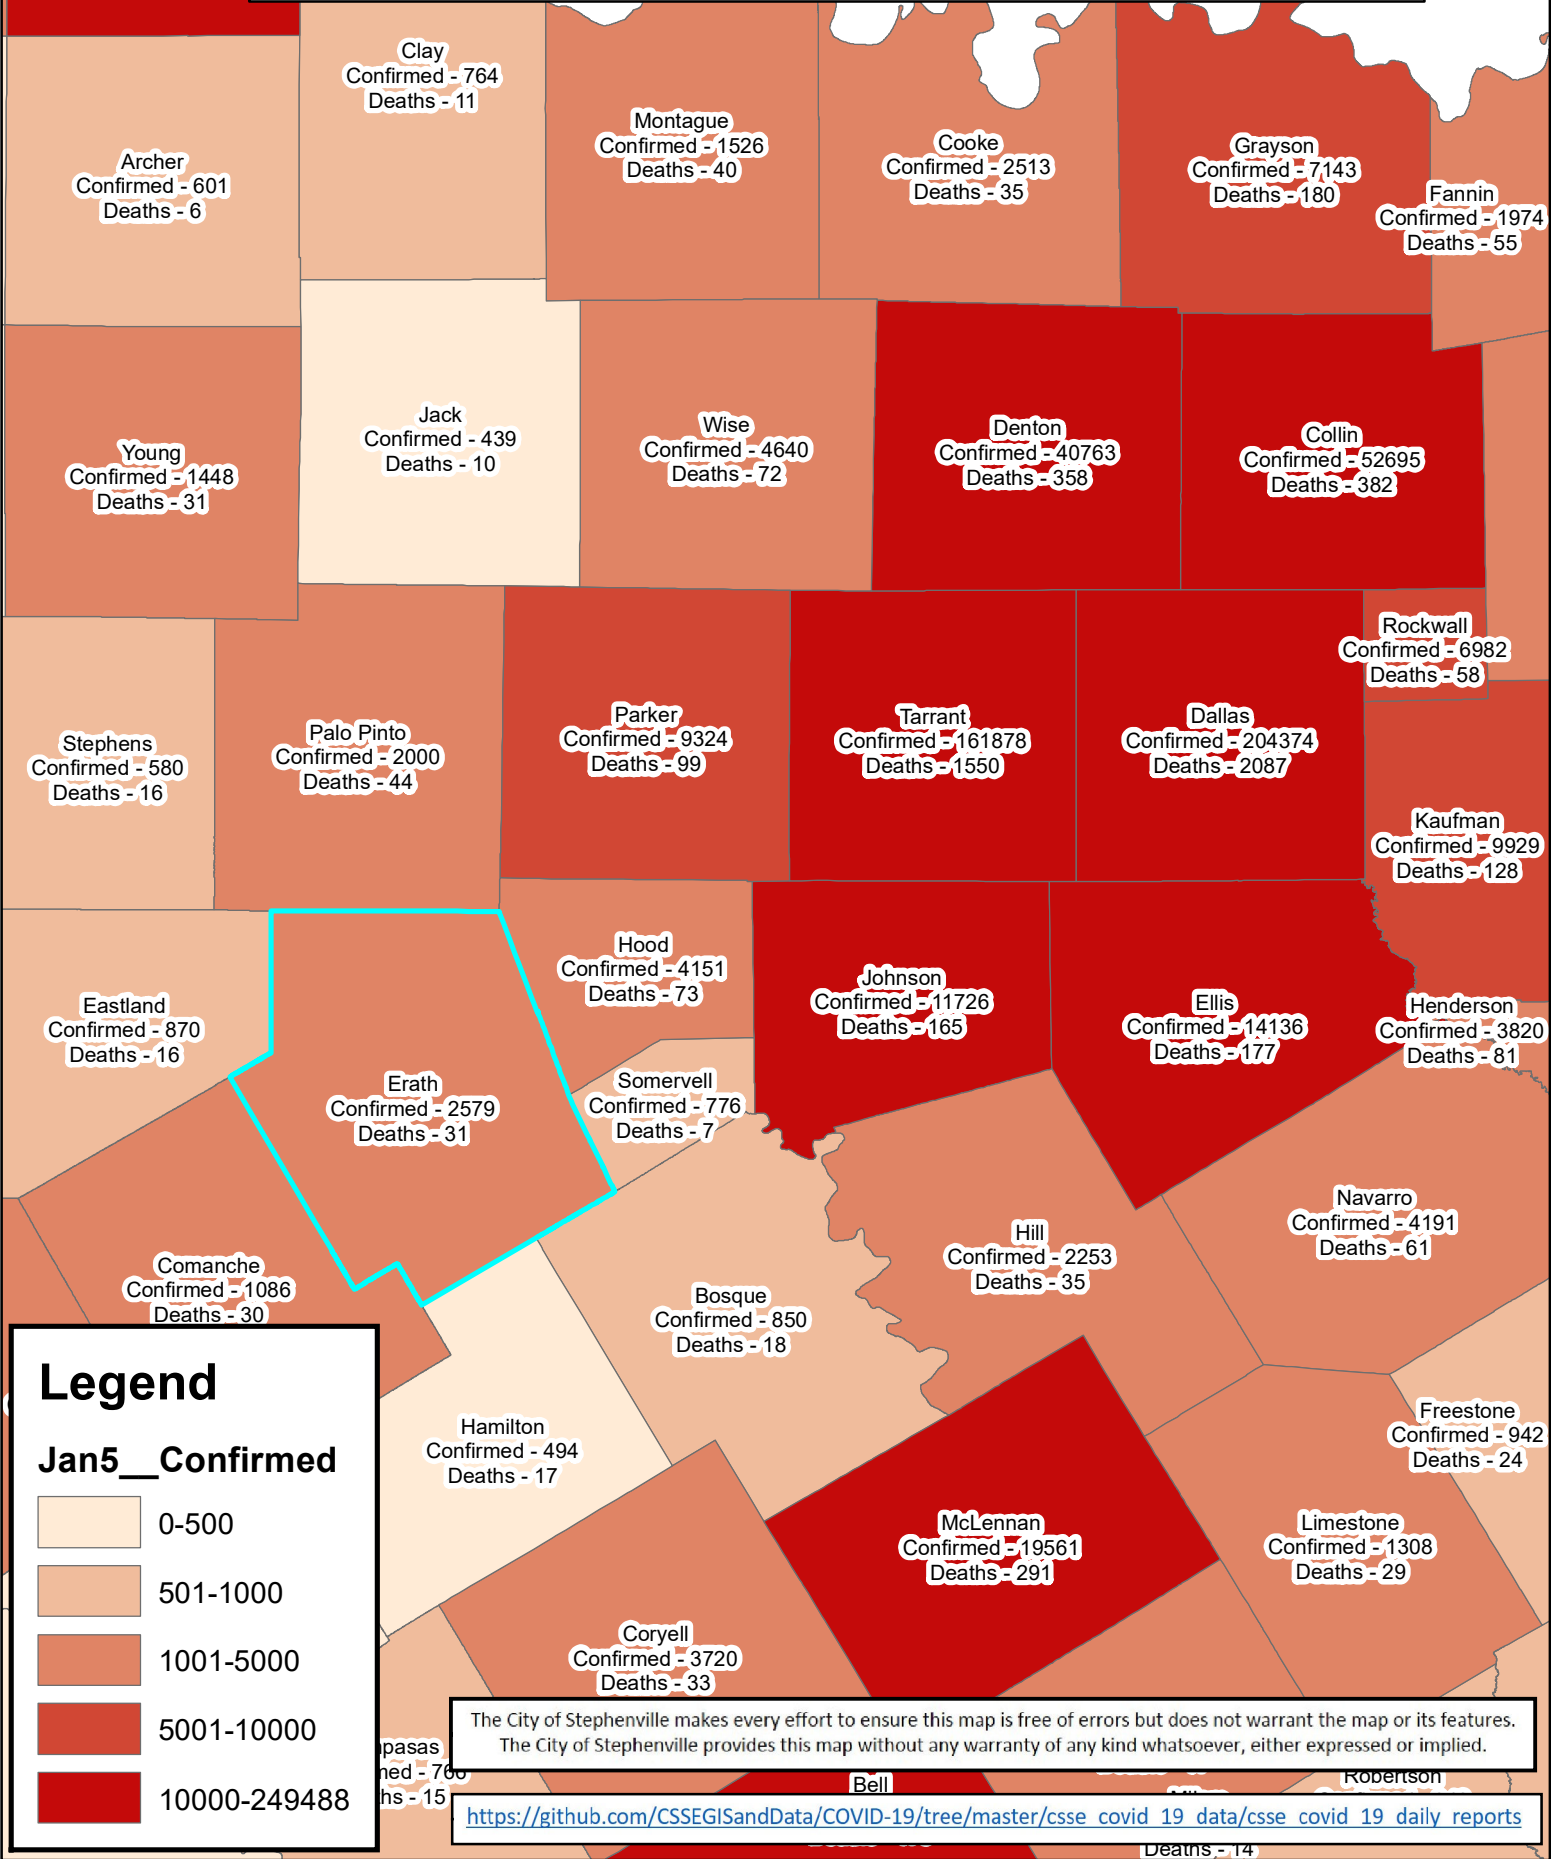

Erath County Area Covid-19 Confirmed Cases January 5, 2021

Legend

Jan5__Confirmed

The City of Stephenville makes every effort to ensure this map is free of errors but does not warrant the map or its features. The City of Stephenville provides this map without any warranty of any kind whatsoever, either expressed or implied.

https://github.com/CSSEGISandData/COVID-19/tree/master/csse_covid_19_data/csse_covid_19_daily_reports