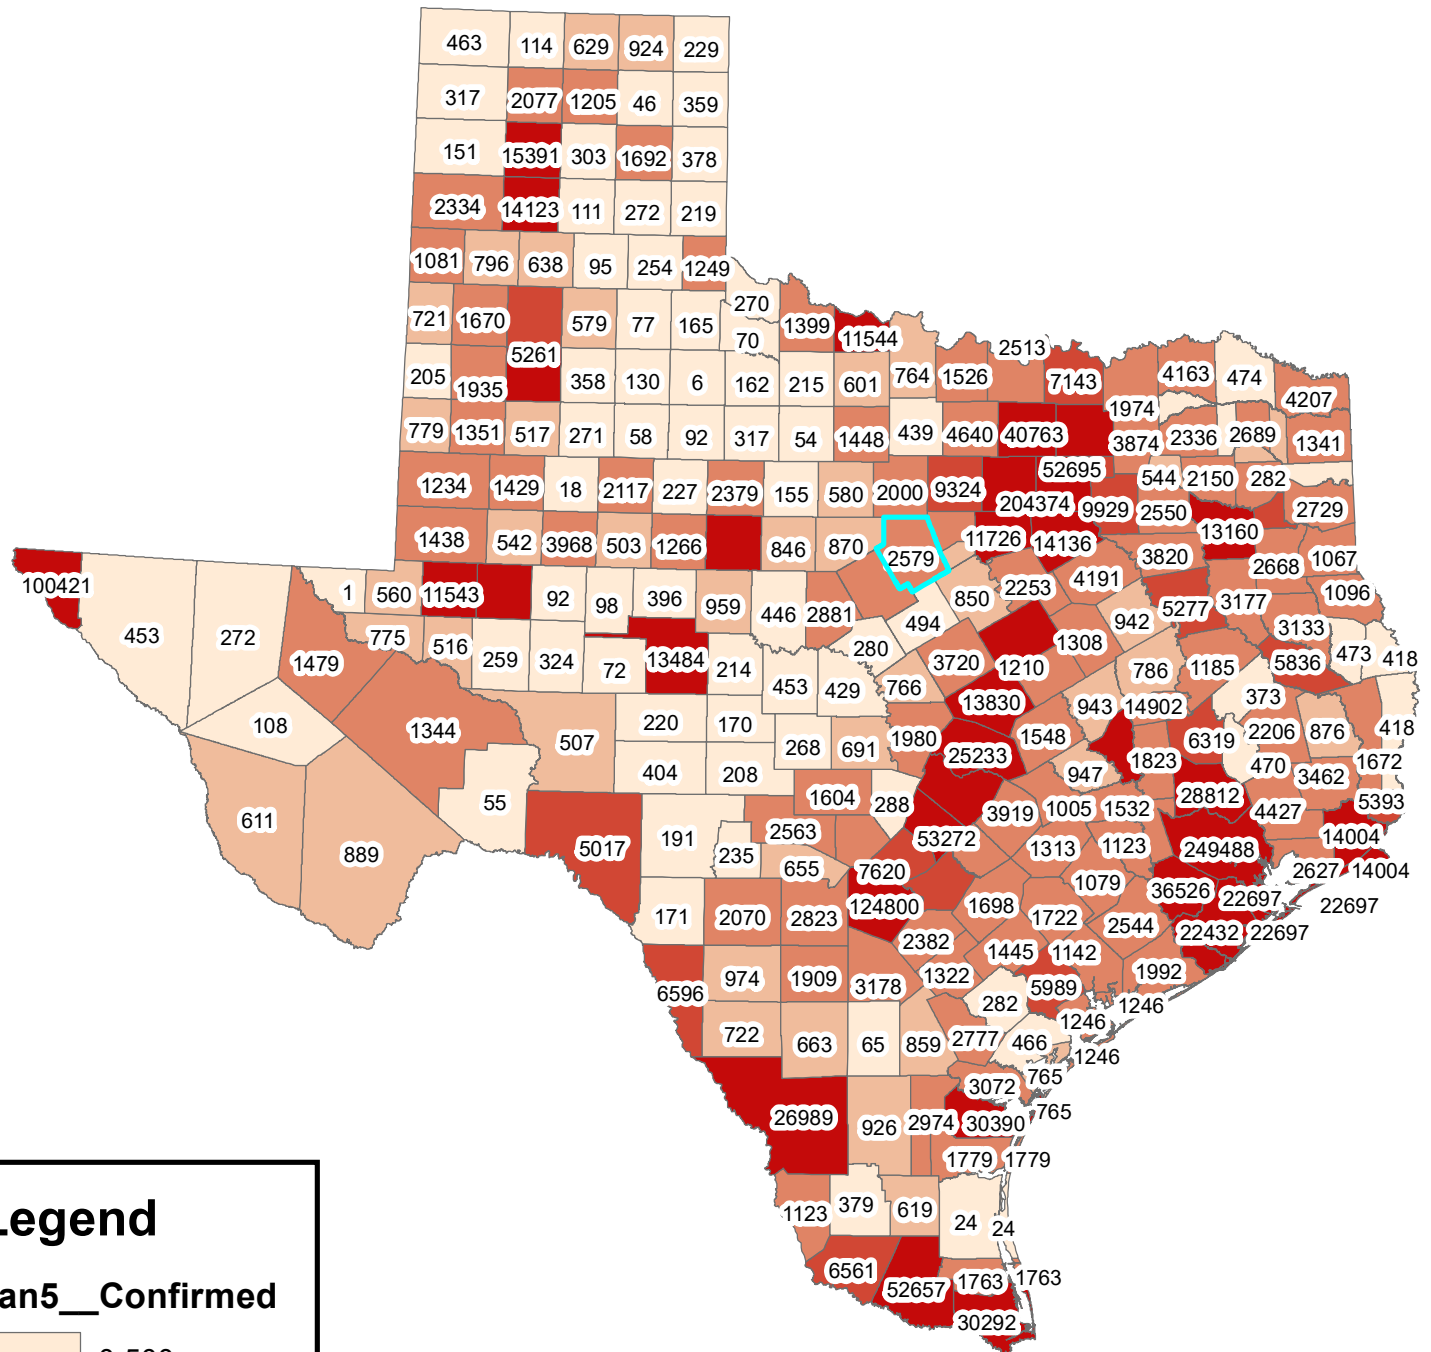

# Texas Covid-19 Confirmed Cases January 5, 2021

### Legend

**Jan5\_\_Confirmed**

- 0-500
- 501-1000
- 1001-5000
- 5001-10000
- 10000-249488

The City of Stephenville makes every effort to ensure this map is free of errors but does not warrant the map or its features. The City of Stephenville provides this map without any warranty of any kind whatsoever, either expressed or implied.

[https://github.com/CSSEGISandData/COVID-19/tree/master/csse\\_covid\\_19\\_data/csse\\_covid\\_19\\_daily\\_reports](https://github.com/CSSEGISandData/COVID-19/tree/master/csse_covid_19_data/csse_covid_19_daily_reports)