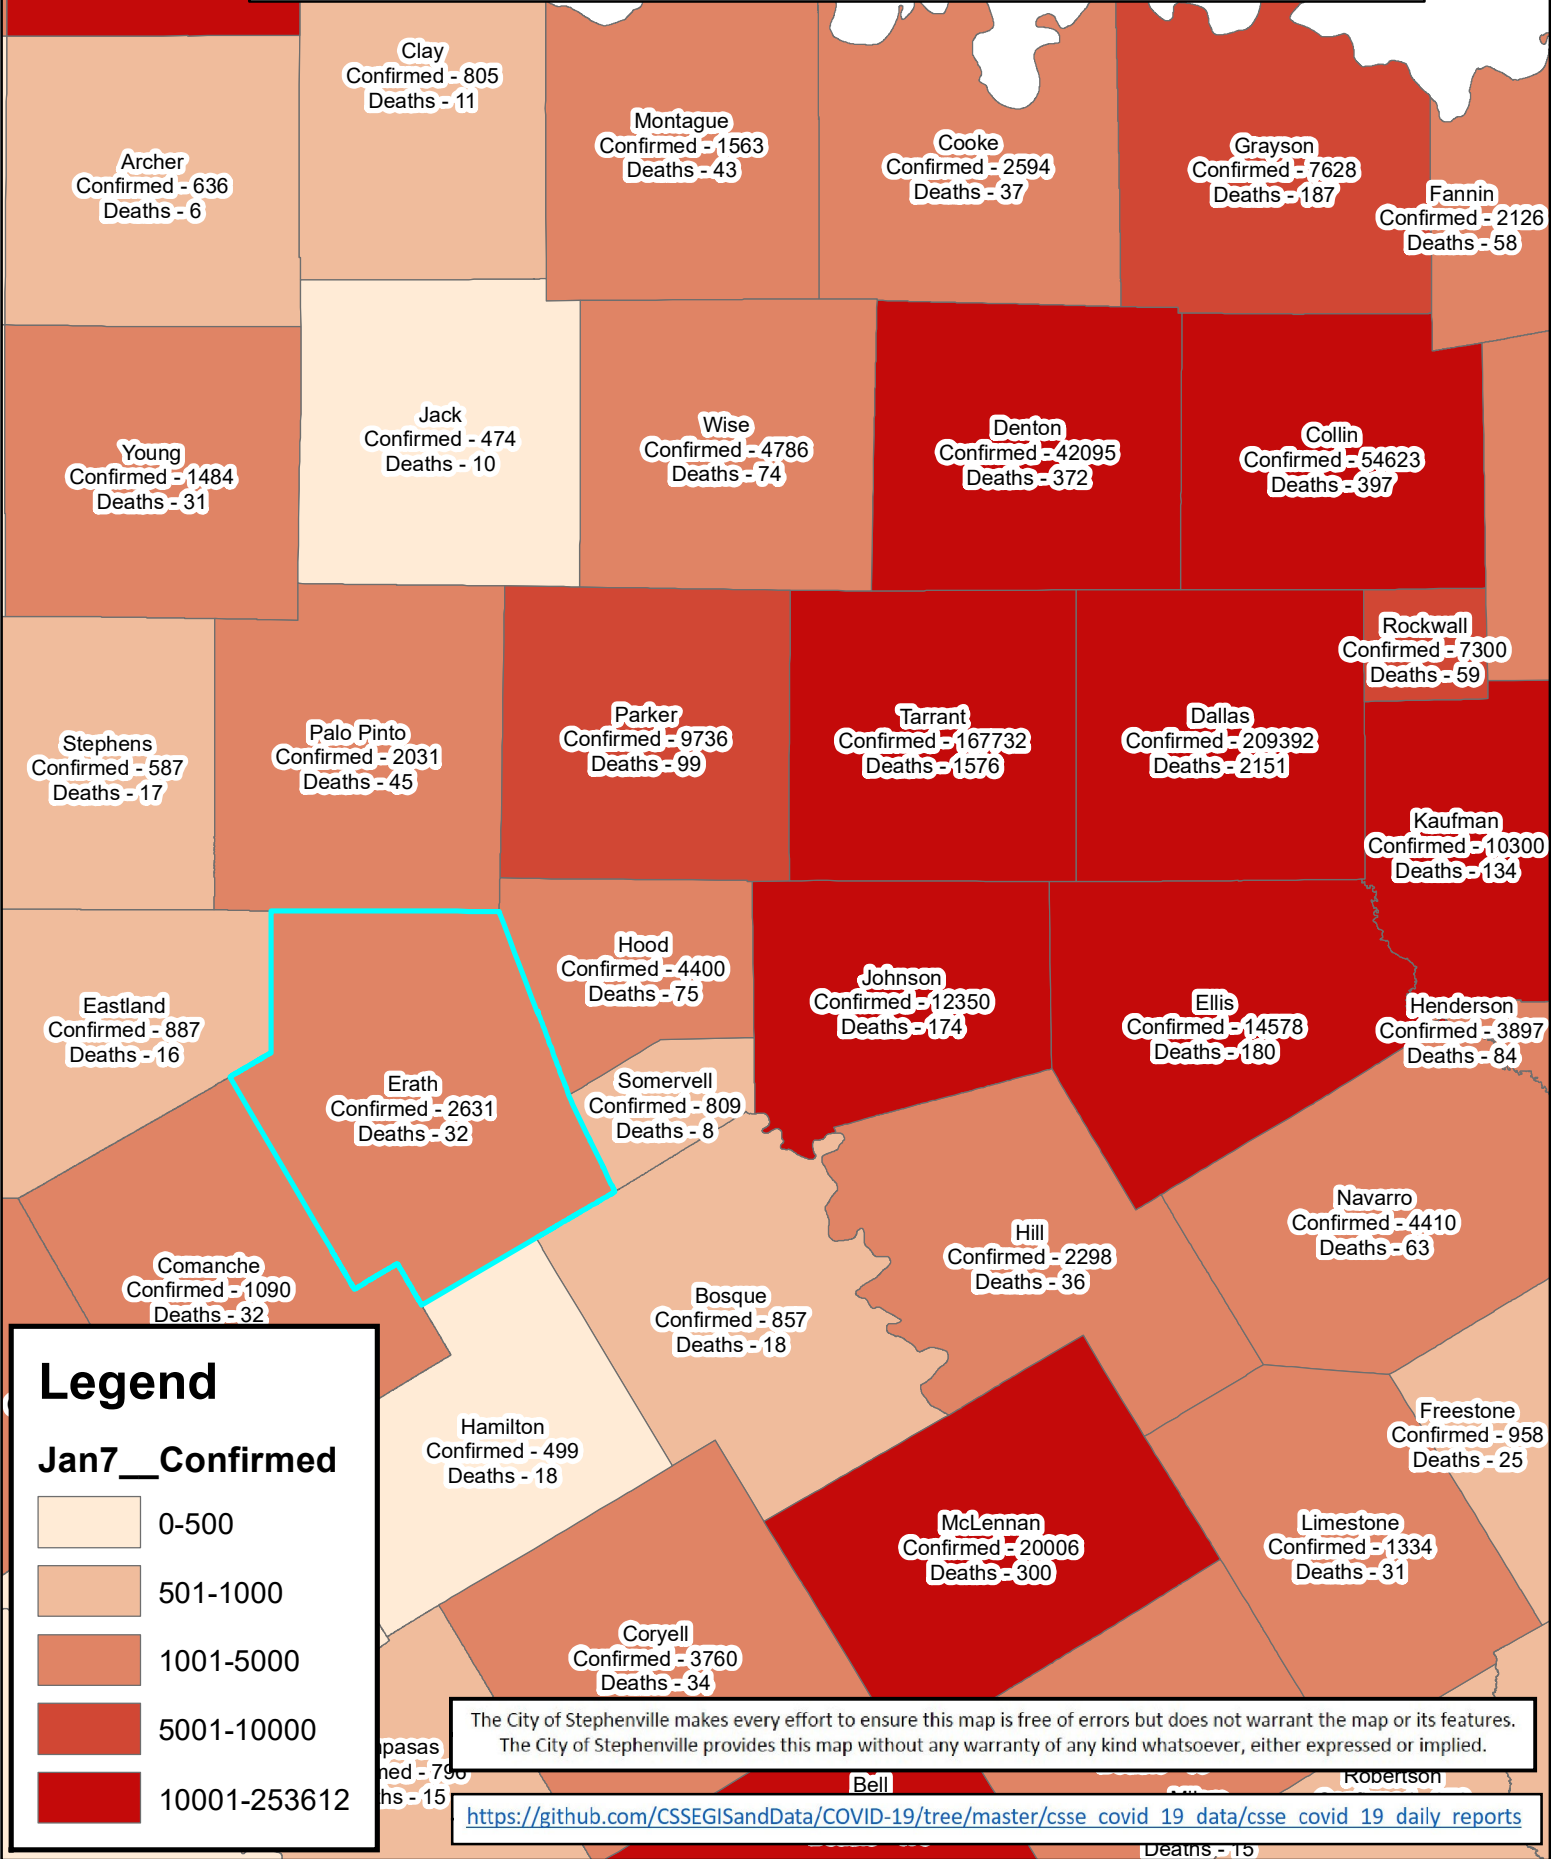

Erath County Area Covid-19 Confirmed Cases January 7, 2021

Legend

Jan7__Confirmed

- 0-500
- 501-1000
- 1001-5000
- 5001-10000
- 10001-253612

The City of Stephenville makes every effort to ensure this map is free of errors but does not warrant the map or its features. The City of Stephenville provides this map without any warranty of any kind whatsoever, either expressed or implied.

[https://github.com/CSSEGISandData/COVID-19/tree/master/csse covid 19 data/csse covid 19 daily reports](https://github.com/CSSEGISandData/COVID-19/tree/master/csse_covid_19_data/csse_covid_19_daily_reports)