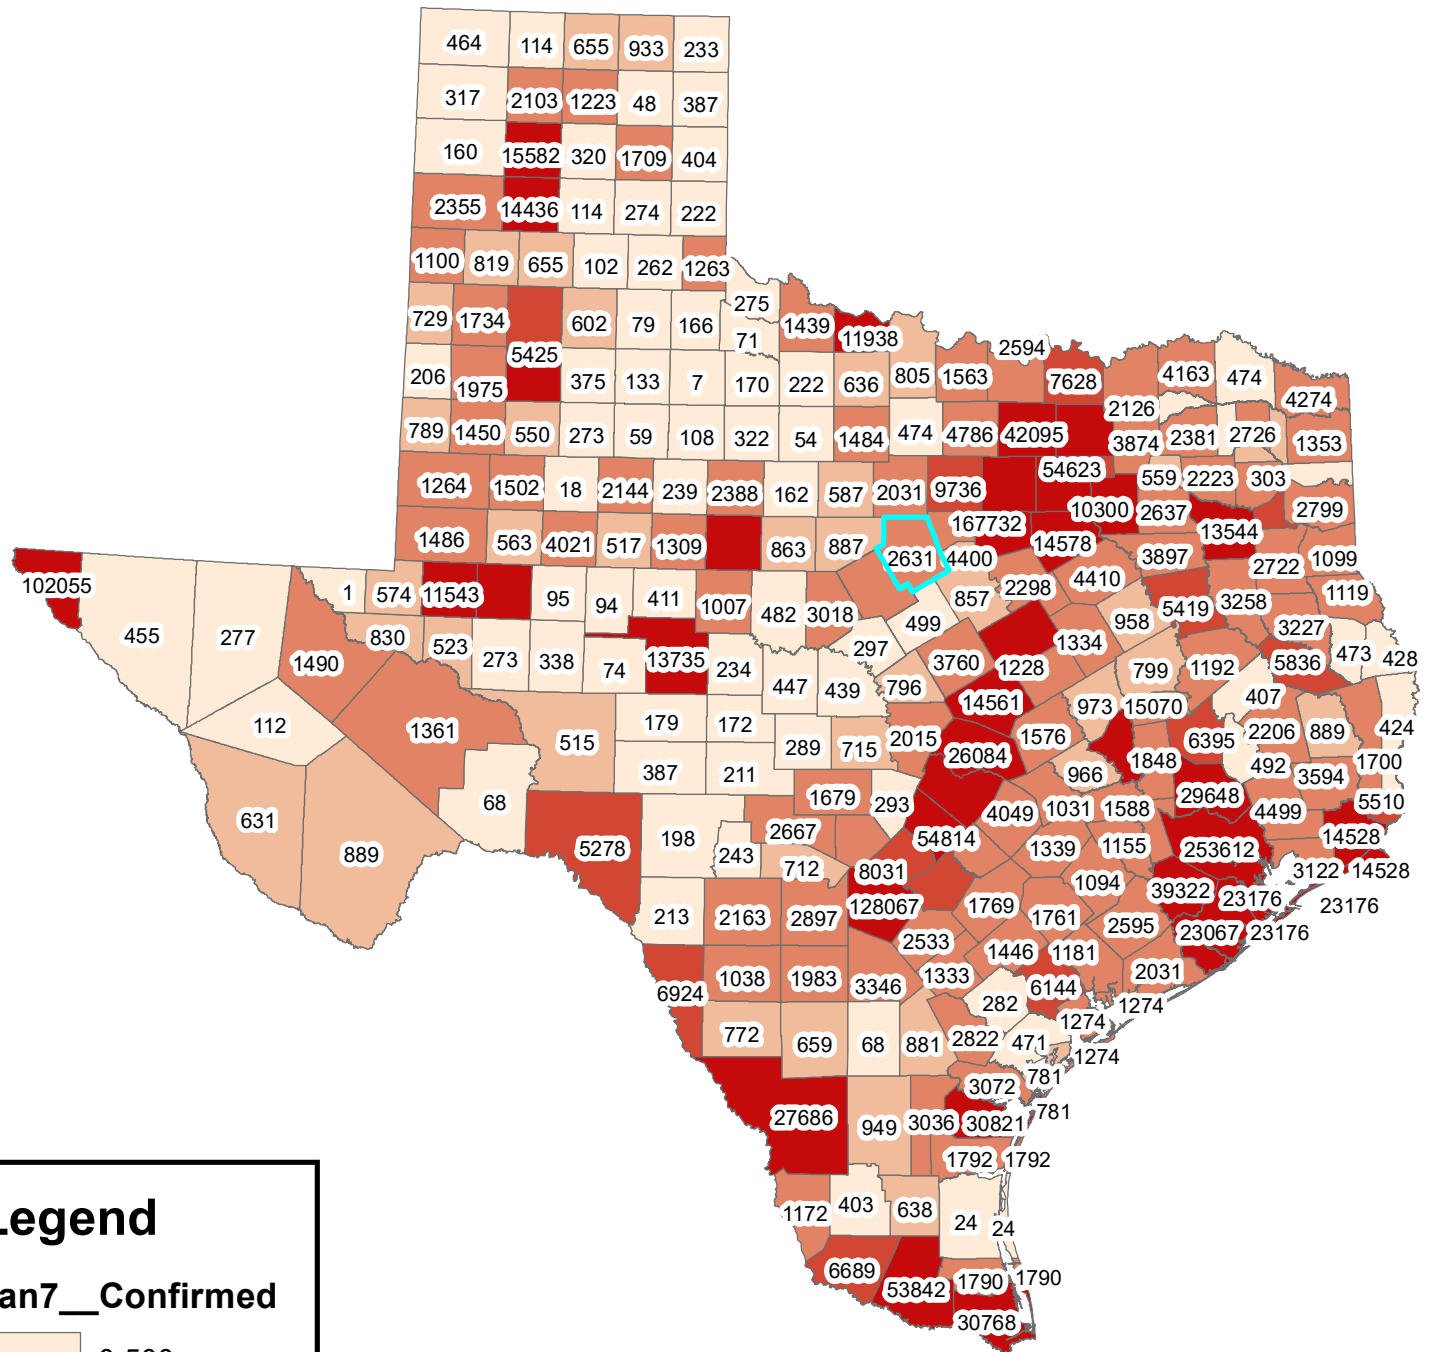

# Texas Covid-19 Confirmed Cases January 7, 2021

### Legend

**Jan7\_\_Confirmed**

- 0-500
- 501-1000
- 1001-5000
- 5001-10000
- 10001-253612

The City of Stephenville makes every effort to ensure this map is free of errors but does not warrant the map or its features. The City of Stephenville provides this map without any warranty of any kind whatsoever, either expressed or implied.