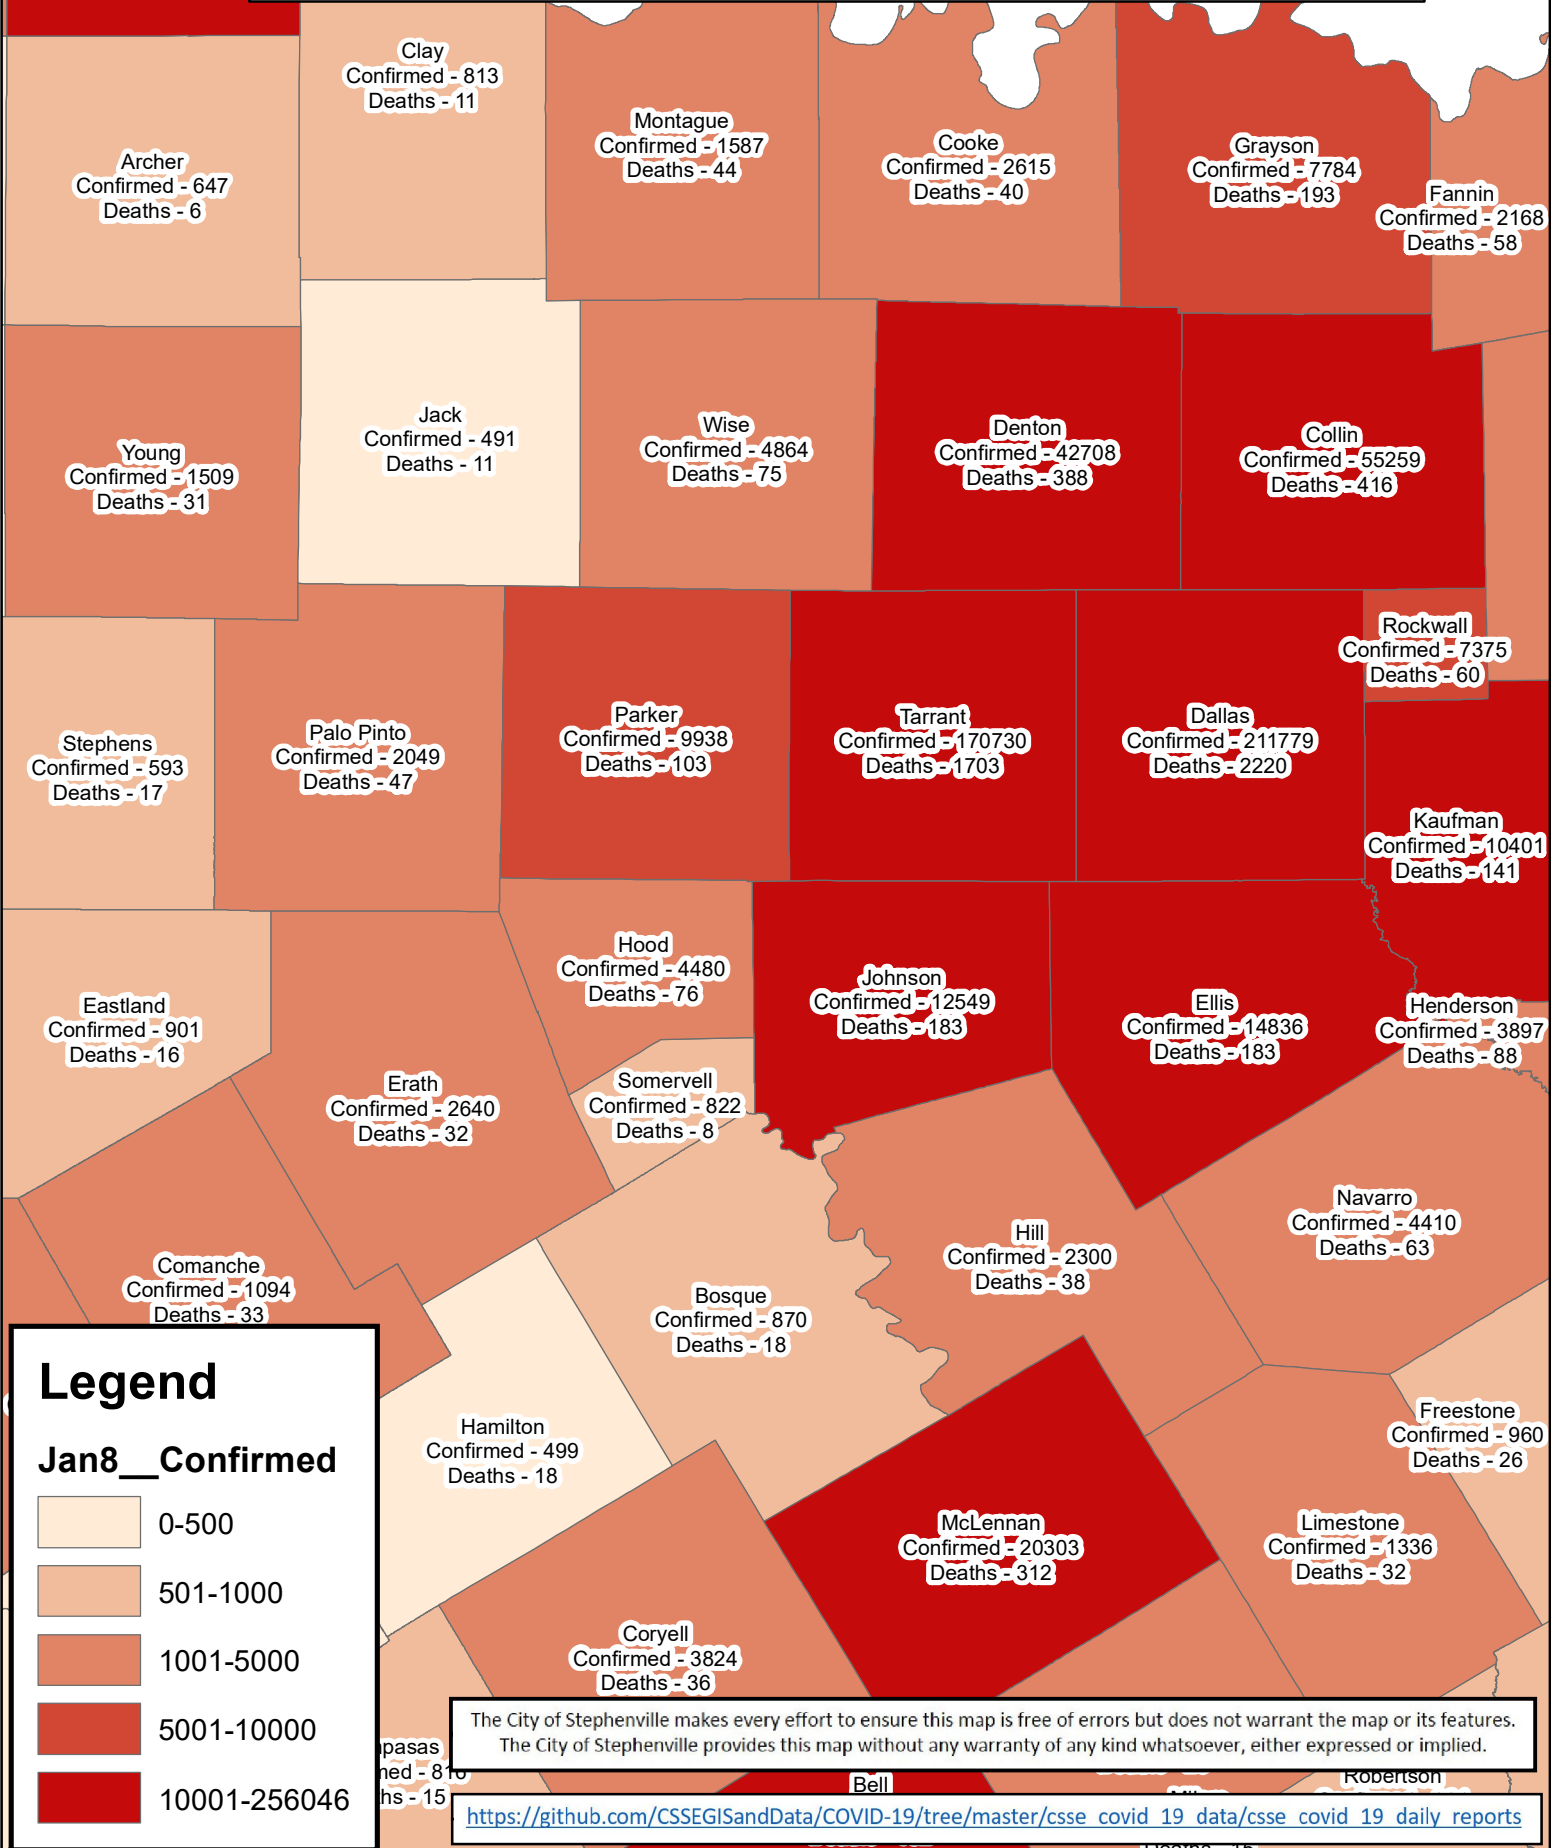

Erath County Area Covid-19 Confirmed Cases

January 8, 2021

Legend

Jan8__Confirmed

The City of Stephenville makes every effort to ensure this map is free of errors but does not warrant the map or its features. The City of Stephenville provides this map without any warranty of any kind whatsoever, either expressed or implied.

https://github.com/CSSEGISandData/COVID-19/tree/master/csse_covid_19_data/csse_covid_19_daily_reports