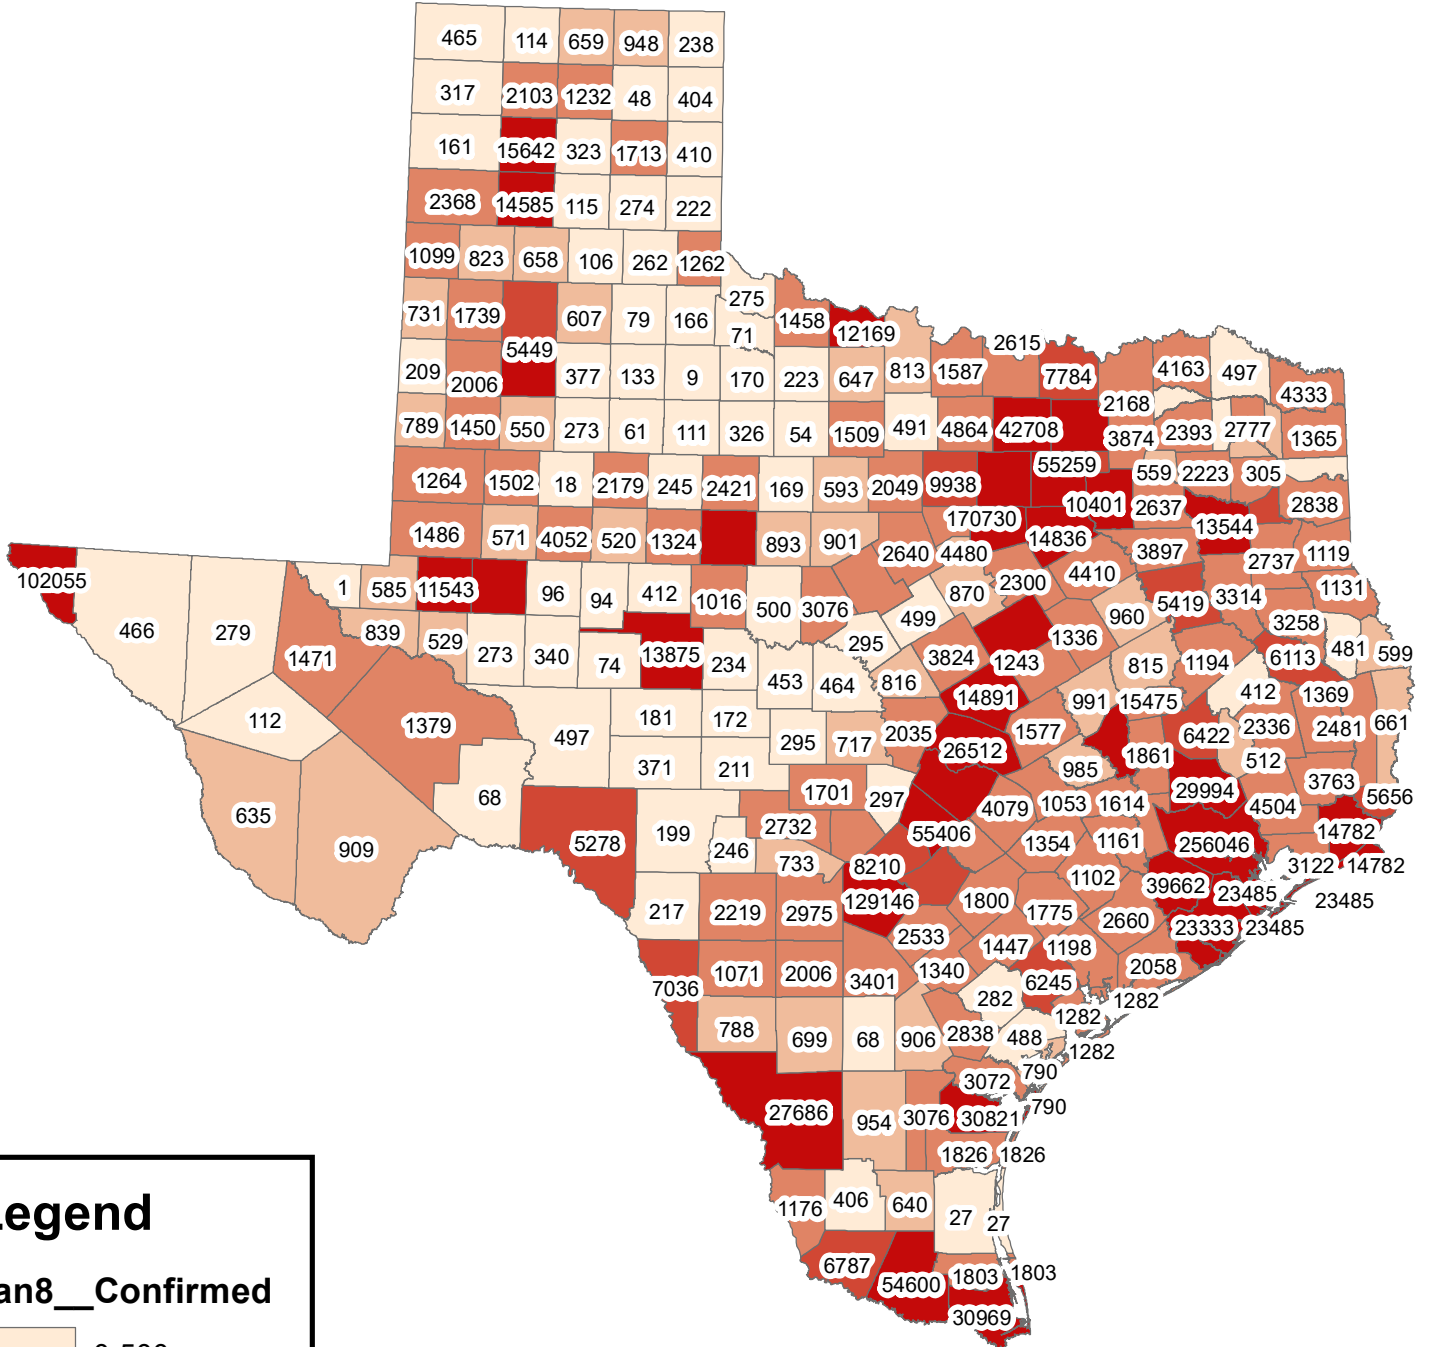

Texas Covid-19 Confirmed Cases January 8, 2021

Legend

Jan8__Confirmed

- 0-500
- 501-1000
- 1001-5000
- 5001-10000
- 10001-256046

The City of Stephenville makes every effort to ensure this map is free of errors but does not warrant the map or its features. The City of Stephenville provides this map without any warranty of any kind whatsoever, either expressed or implied.

[https://github.com/CSSEGISandData/COVID-19/tree/master/csse covid 19 data/csse covid 19 daily reports](https://github.com/CSSEGISandData/COVID-19/tree/master/csse%20covid%2019%20data/csse%20covid%2019%20daily%20reports)