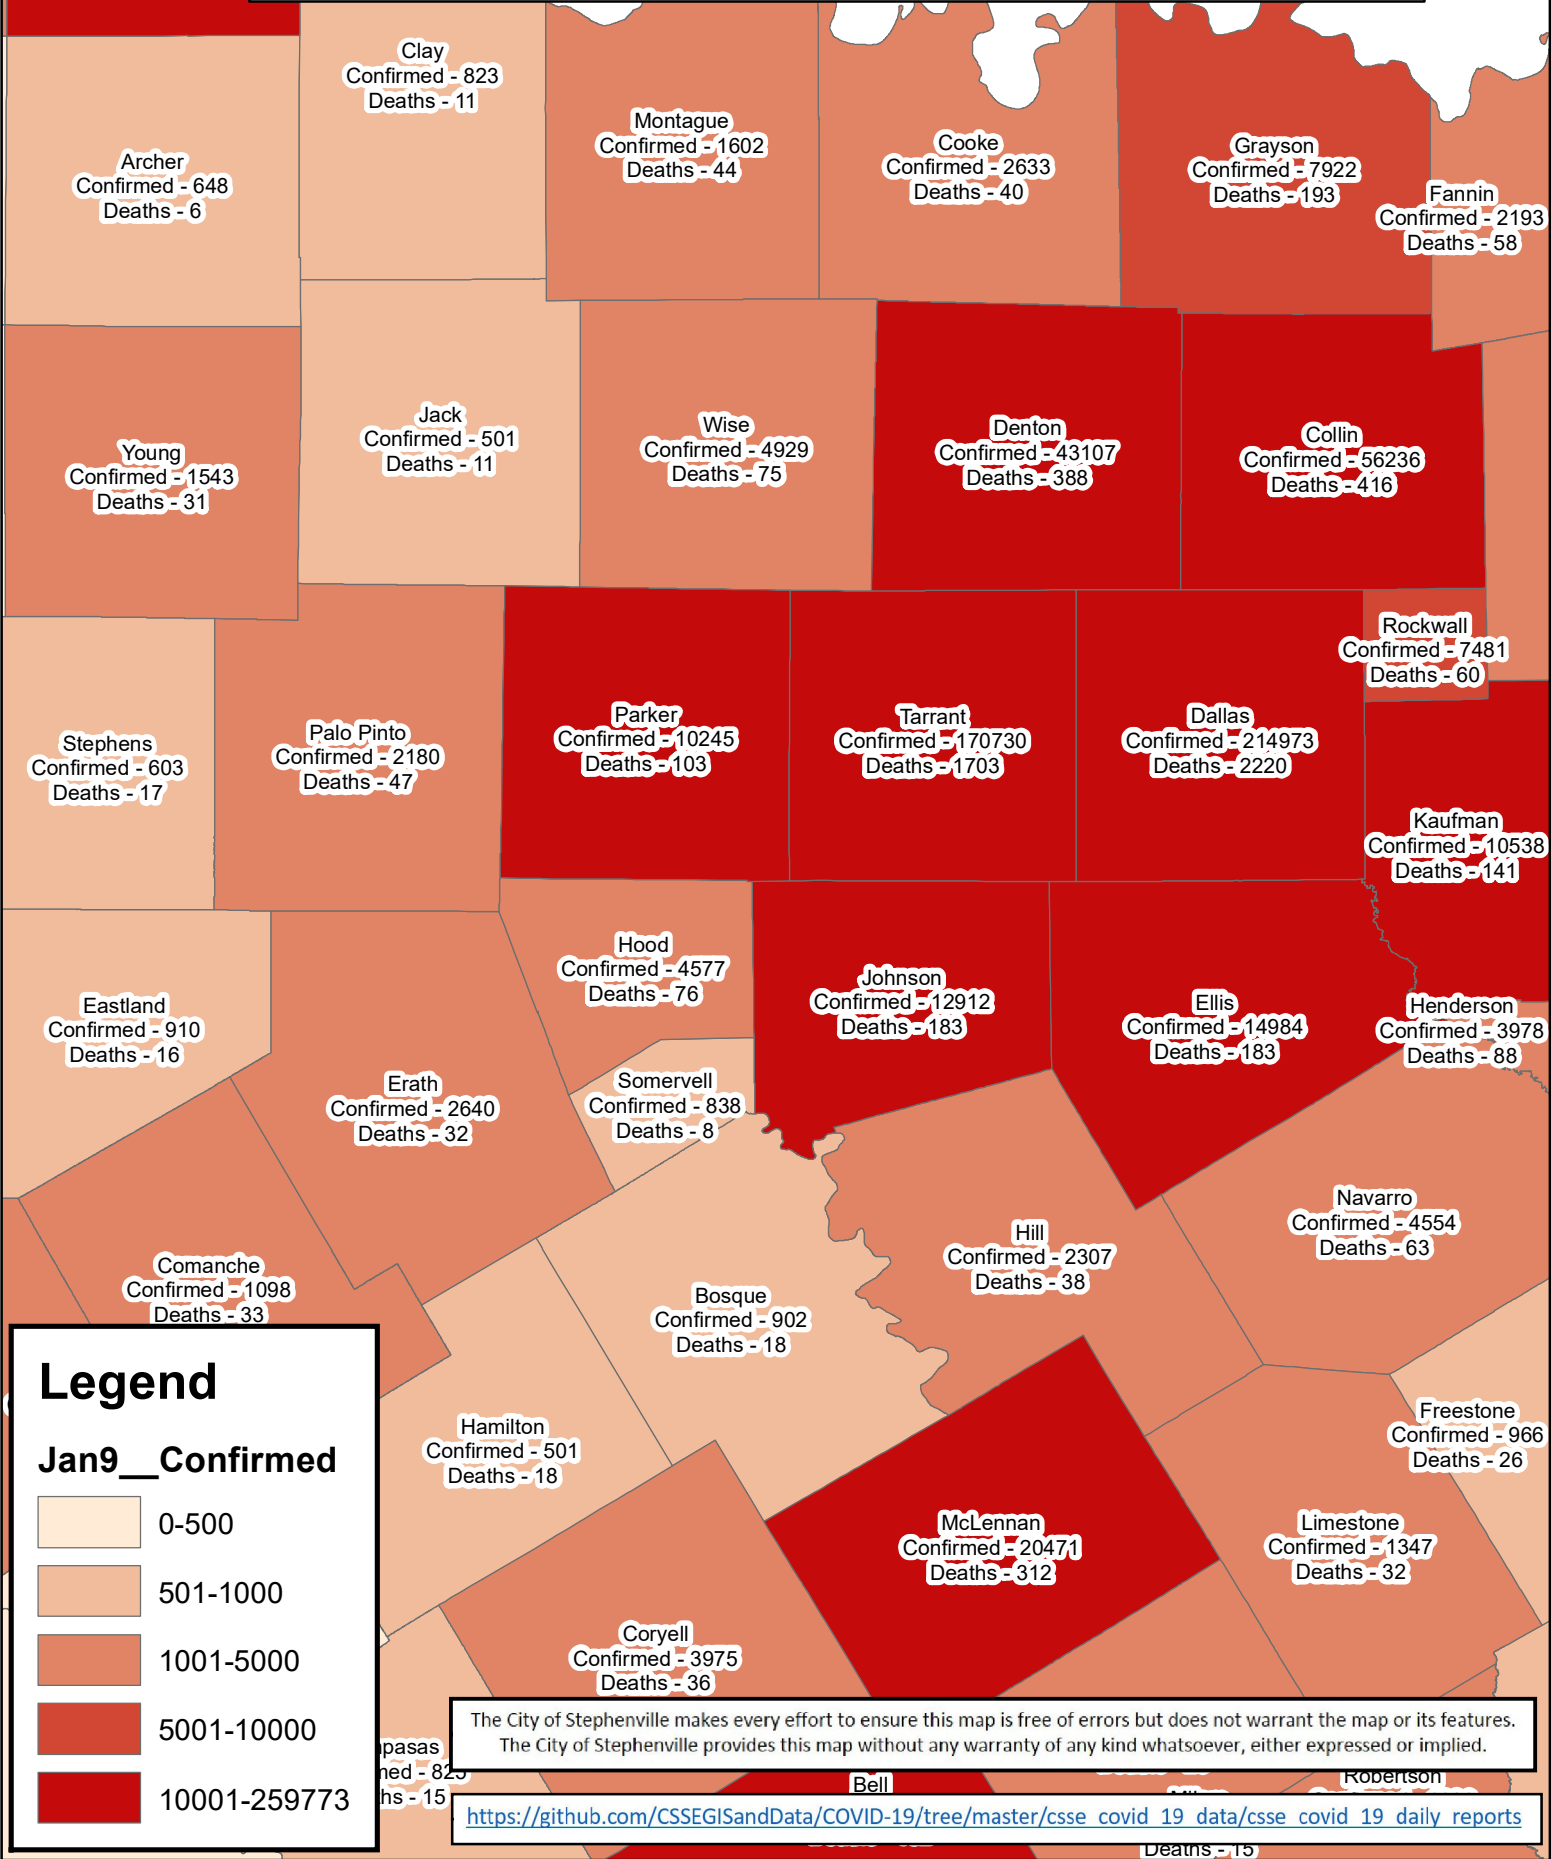

# Erath County Area Covid-19 Confirmed Cases

## January 9, 2021

### Legend