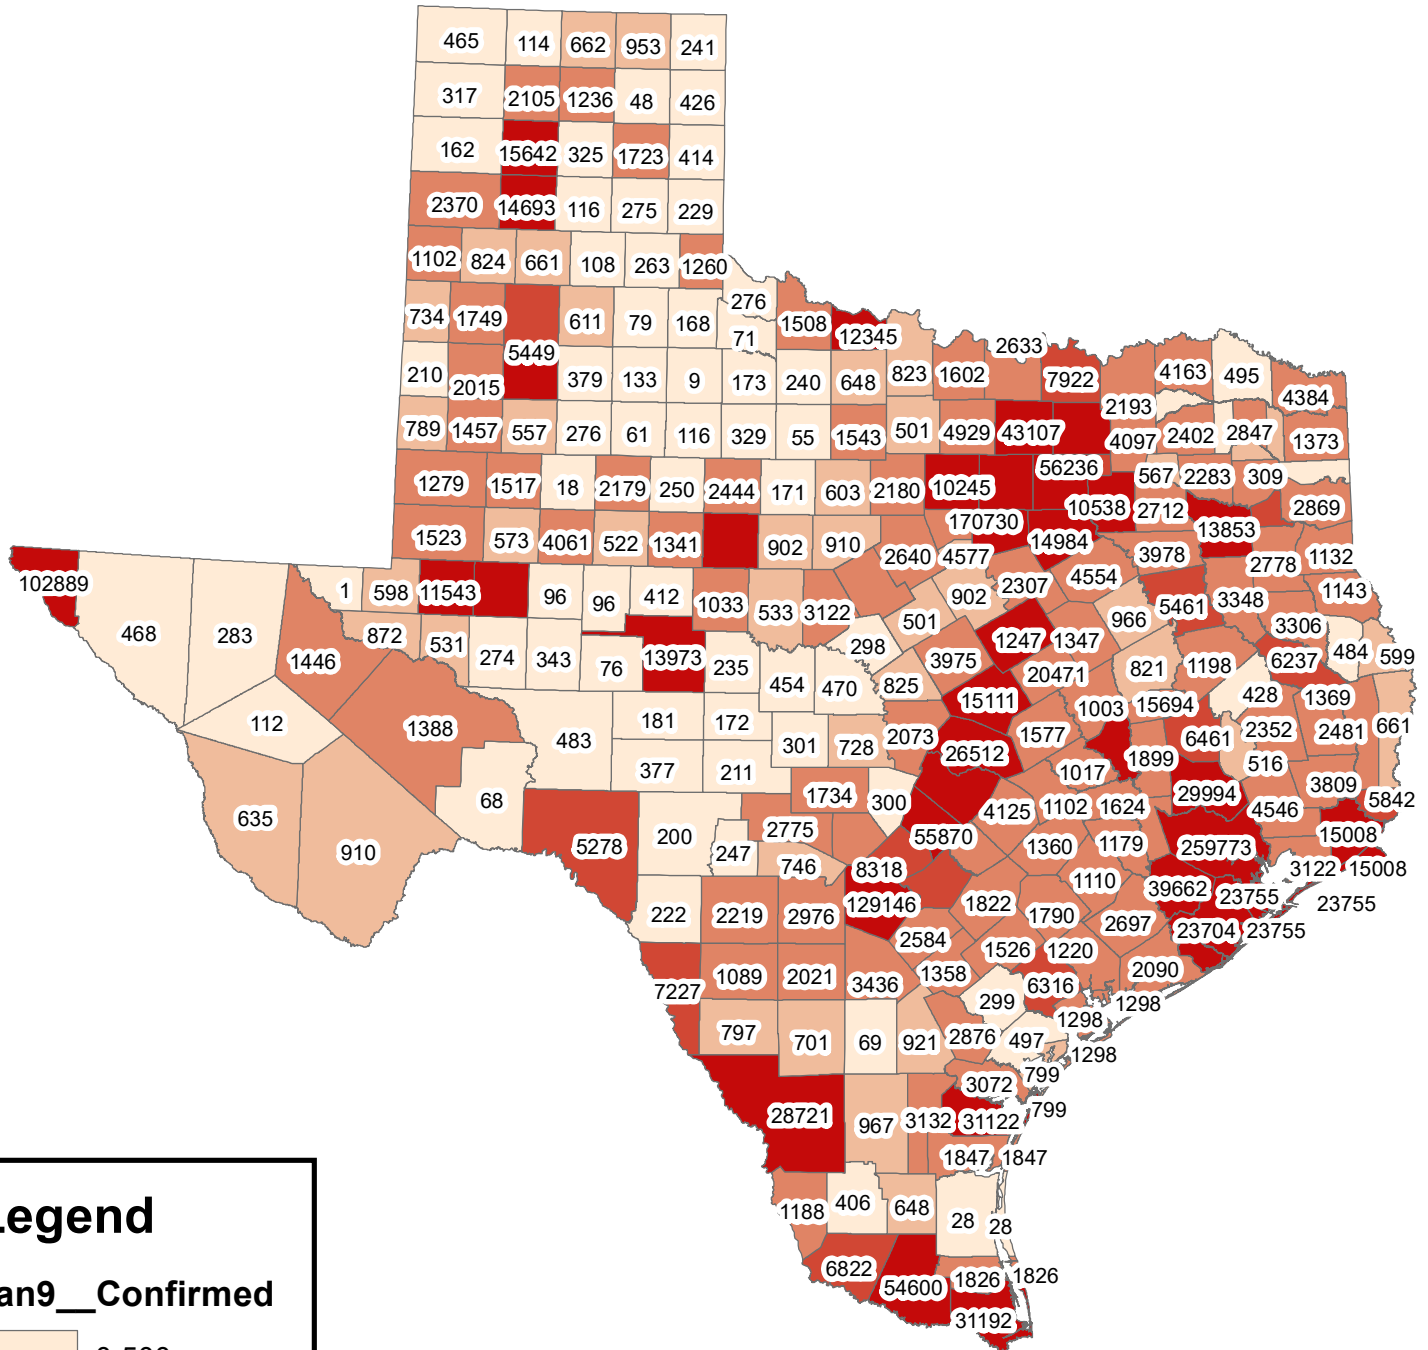

Texas Covid-19 Confirmed Cases January 9, 2021

Legend

Jan9__Confirmed

The City of Stephenville makes every effort to ensure this map is free of errors but does not warrant the map or its features. The City of Stephenville provides this map without any warranty of any kind whatsoever, either expressed or implied.

https://github.com/CSSEGISandData/COVID-19/tree/master/csse_covid_19_data/csse_covid_19_daily_reports