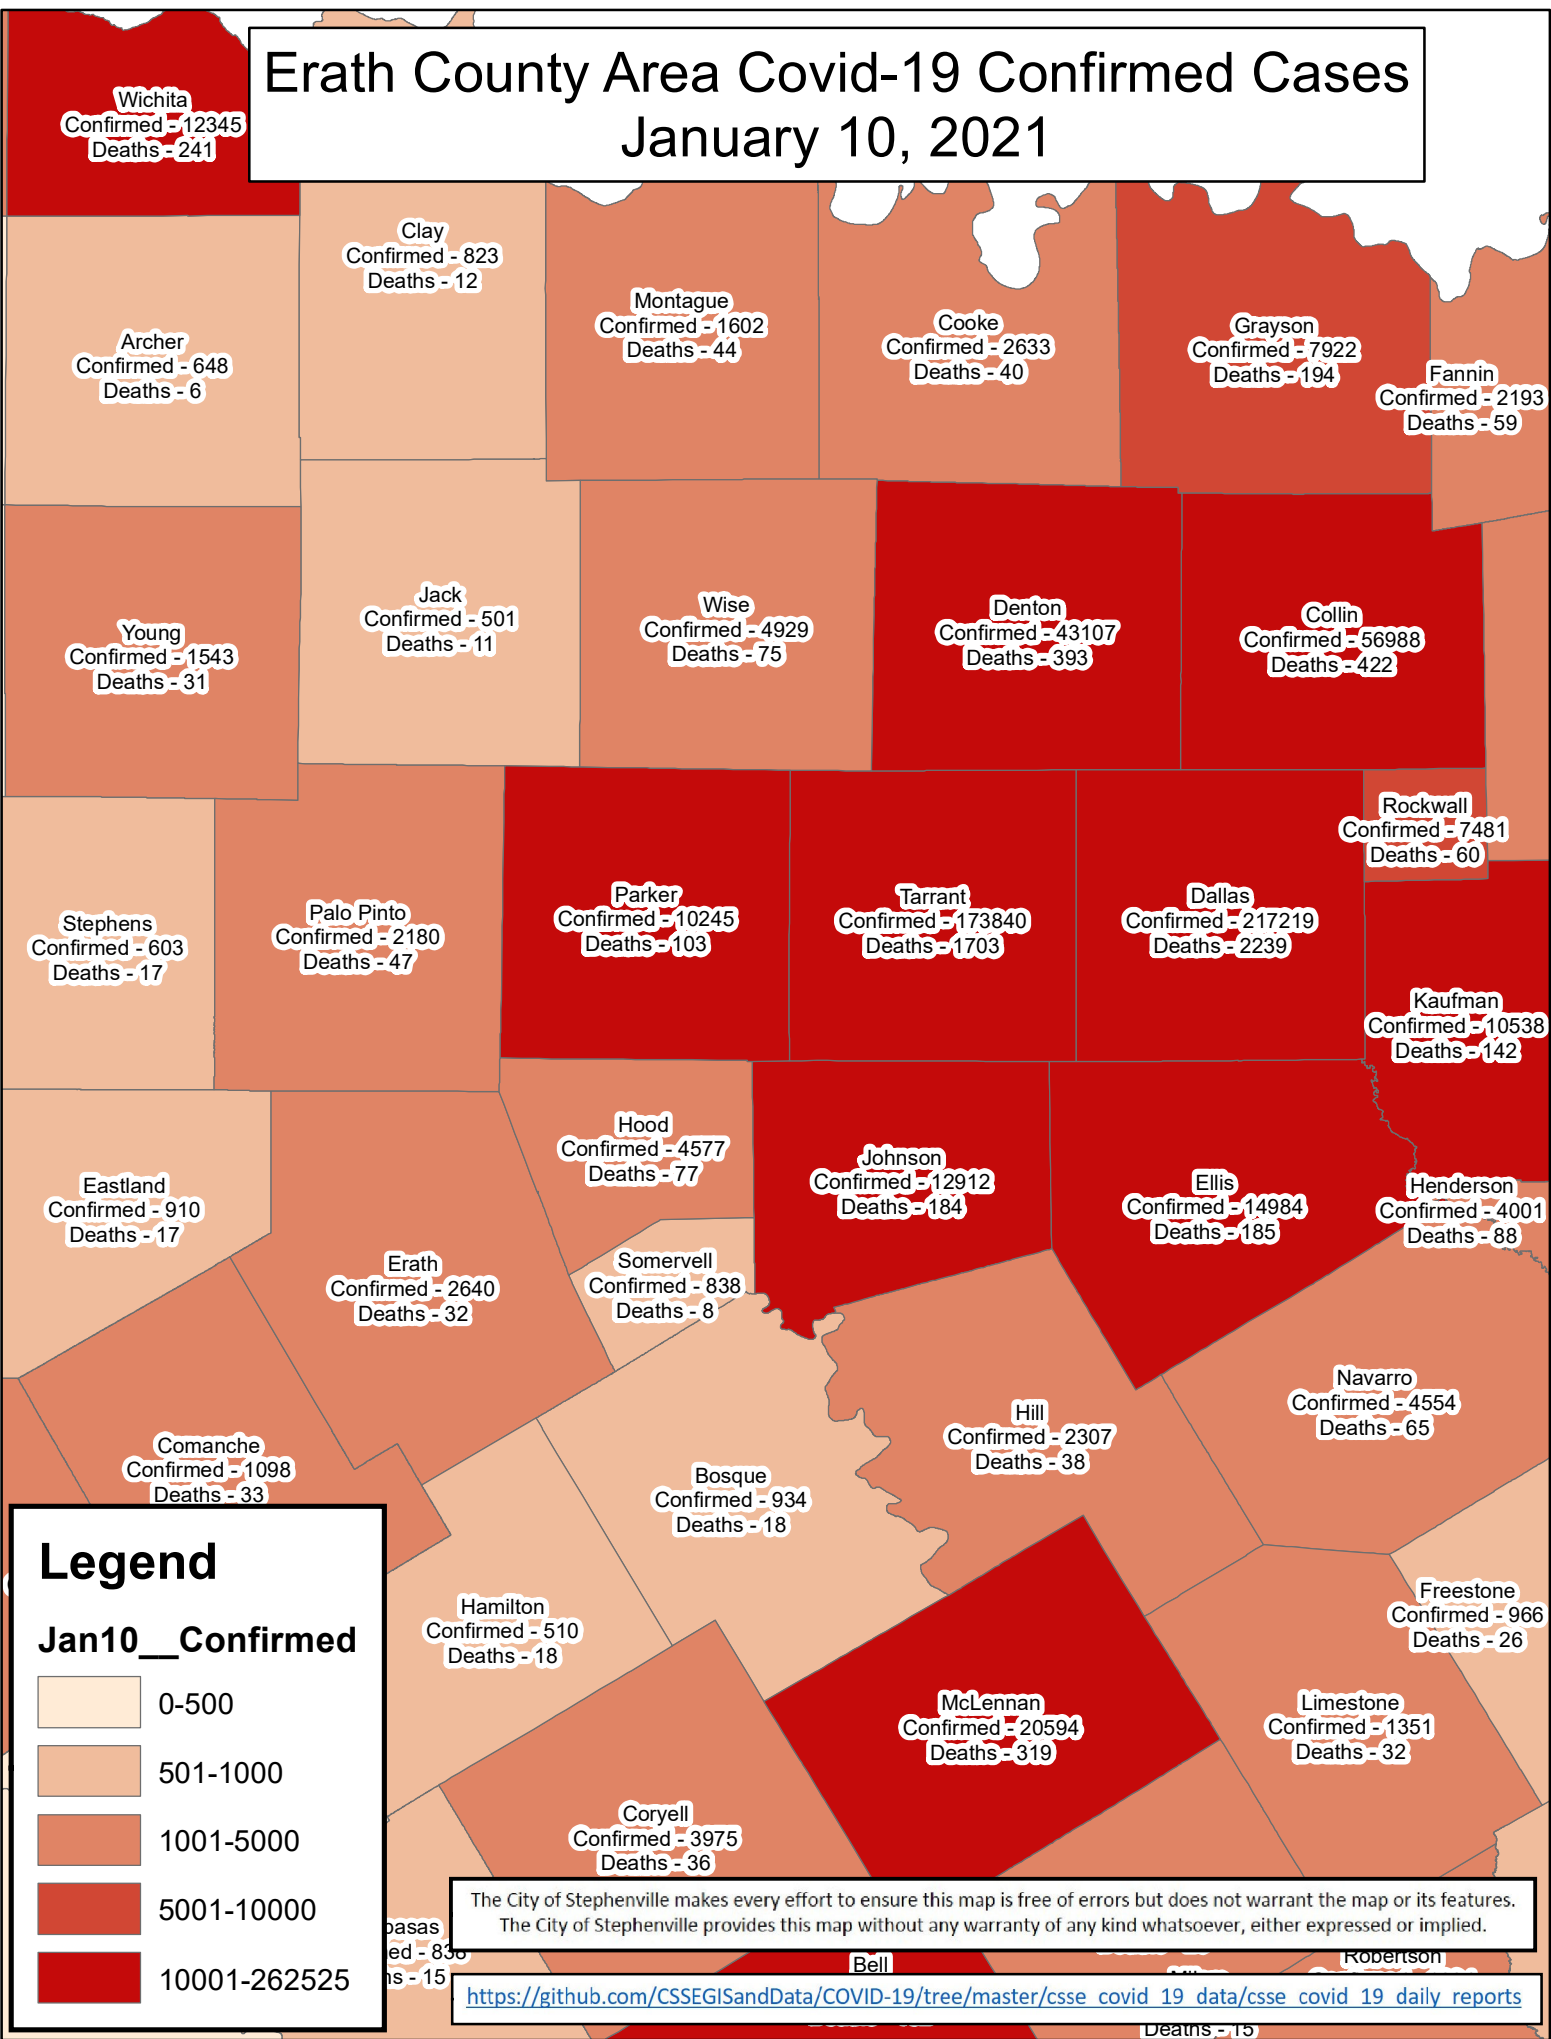

Erath County Area Covid-19 Confirmed Cases January 10, 2021

Legend

Jan10__Confirmed

- 0-500
- 501-1000
- 1001-5000
- 5001-10000
- 10001-262525

The City of Stephenville makes every effort to ensure this map is free of errors but does not warrant the map or its features. The City of Stephenville provides this map without any warranty of any kind whatsoever, either expressed or implied.

https://github.com/CSSEGISandData/COVID-19/tree/master/csse_covid_19_data/csse_covid_19_daily_reports