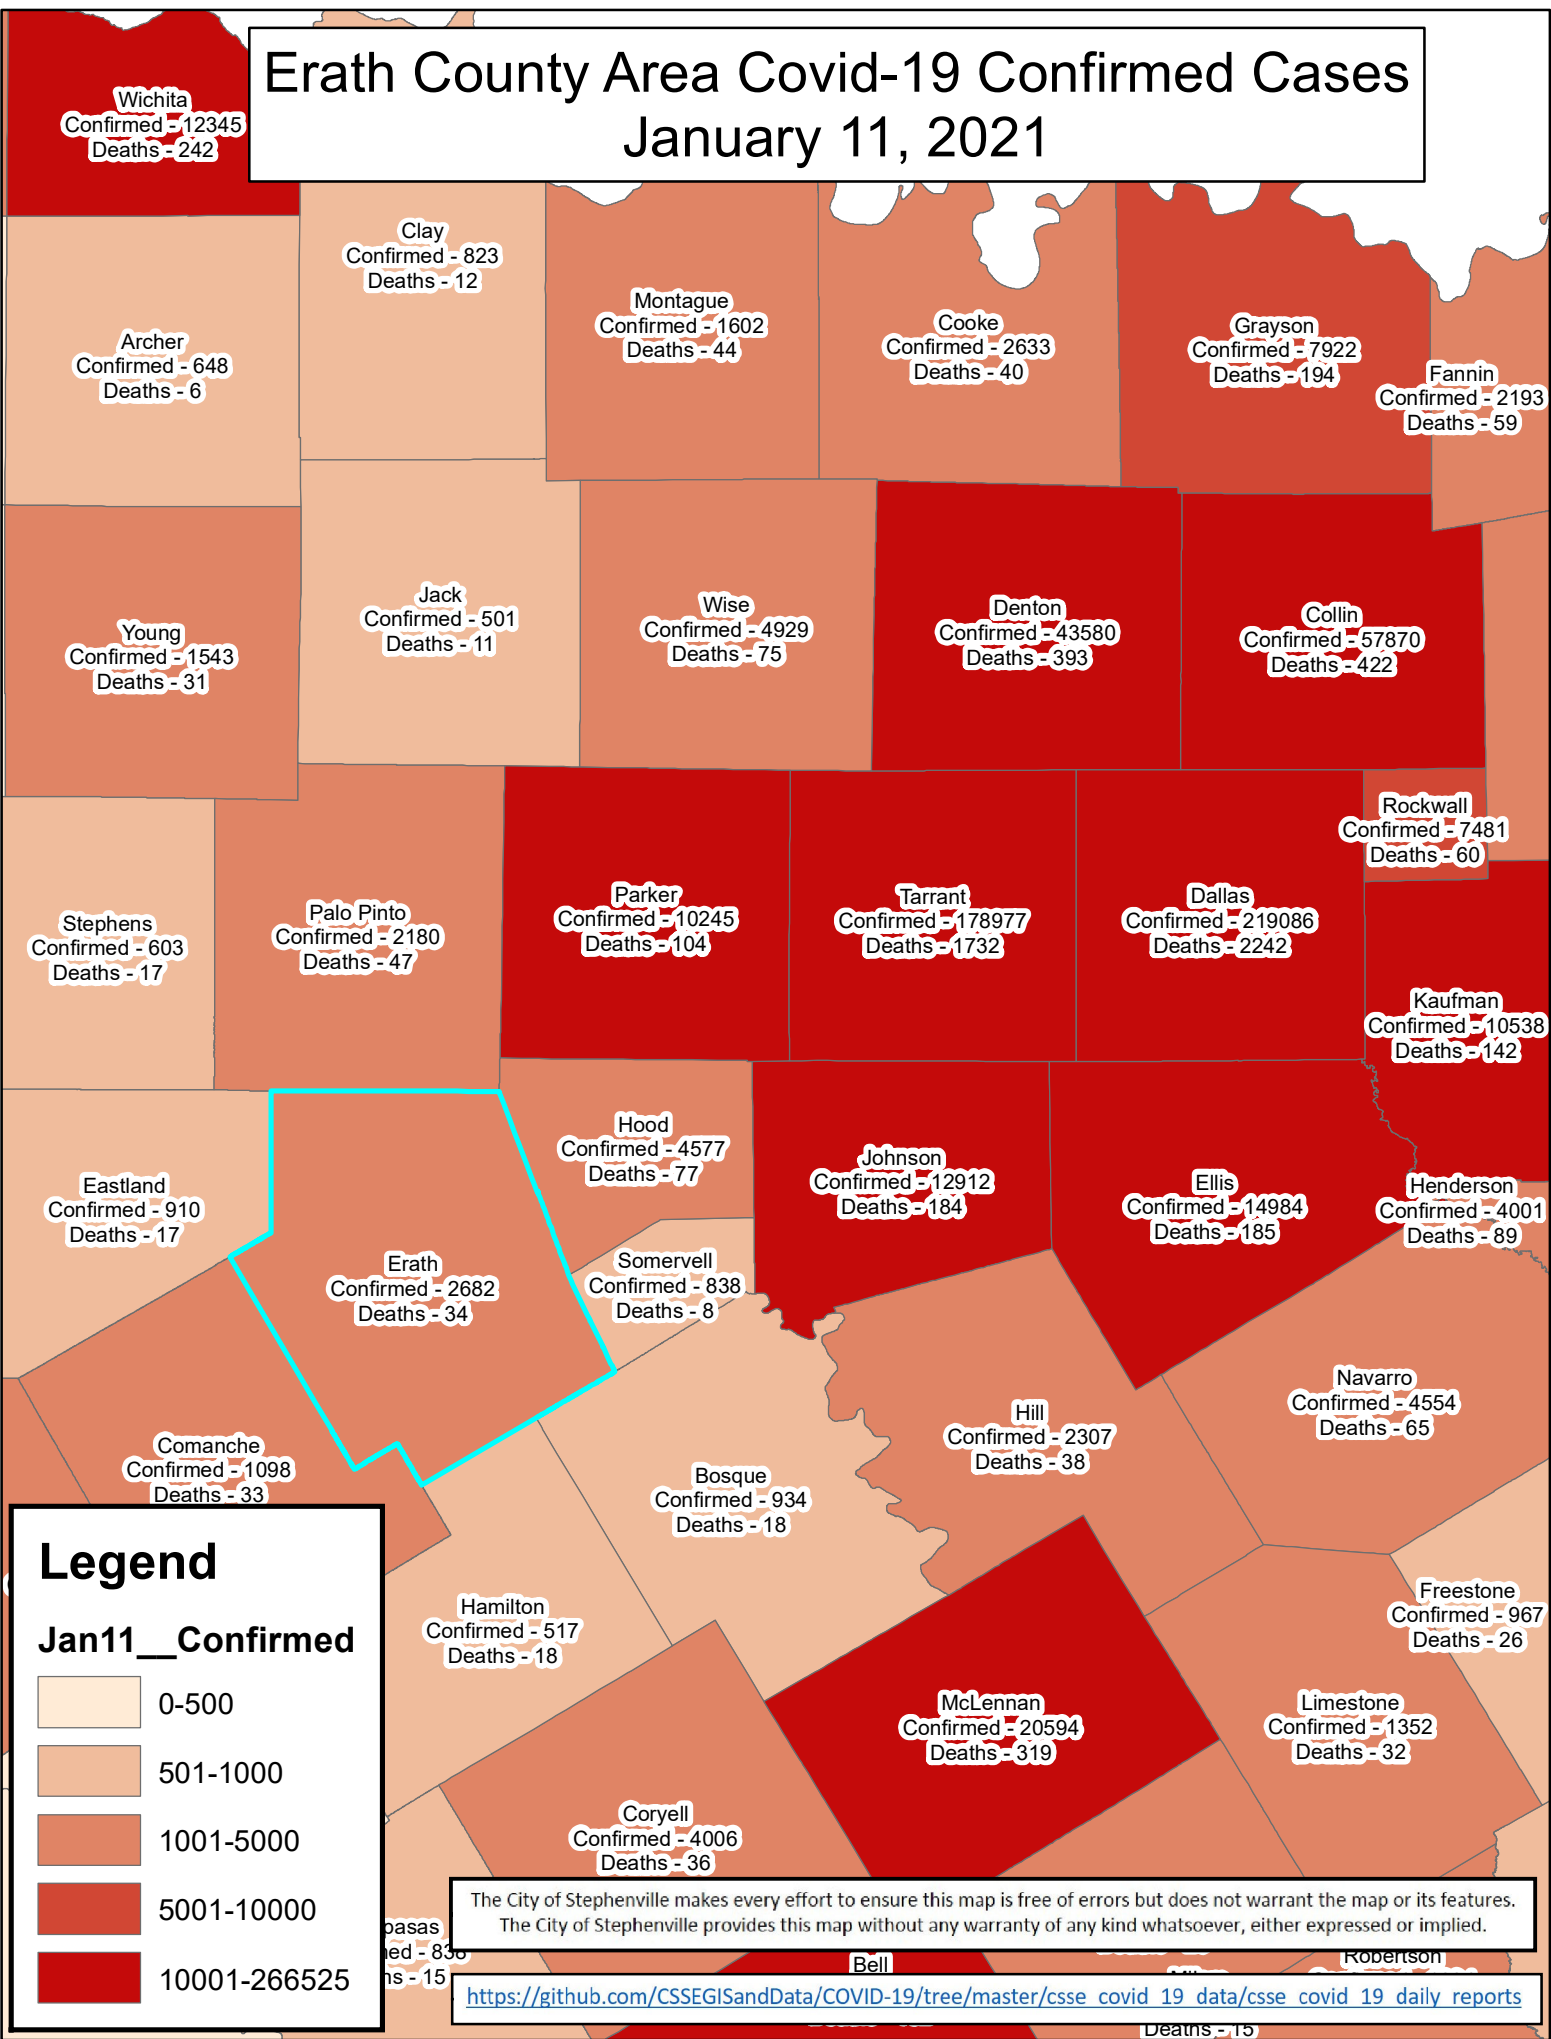

Erath County Area Covid-19 Confirmed Cases January 11, 2021

Legend

Jan11__Confirmed

The City of Stephenville makes every effort to ensure this map is free of errors but does not warrant the map or its features. The City of Stephenville provides this map without any warranty of any kind whatsoever, either expressed or implied.

https://github.com/CSSEGISandData/COVID-19/tree/master/csse_covid_19_data/csse_covid_19_daily_reports