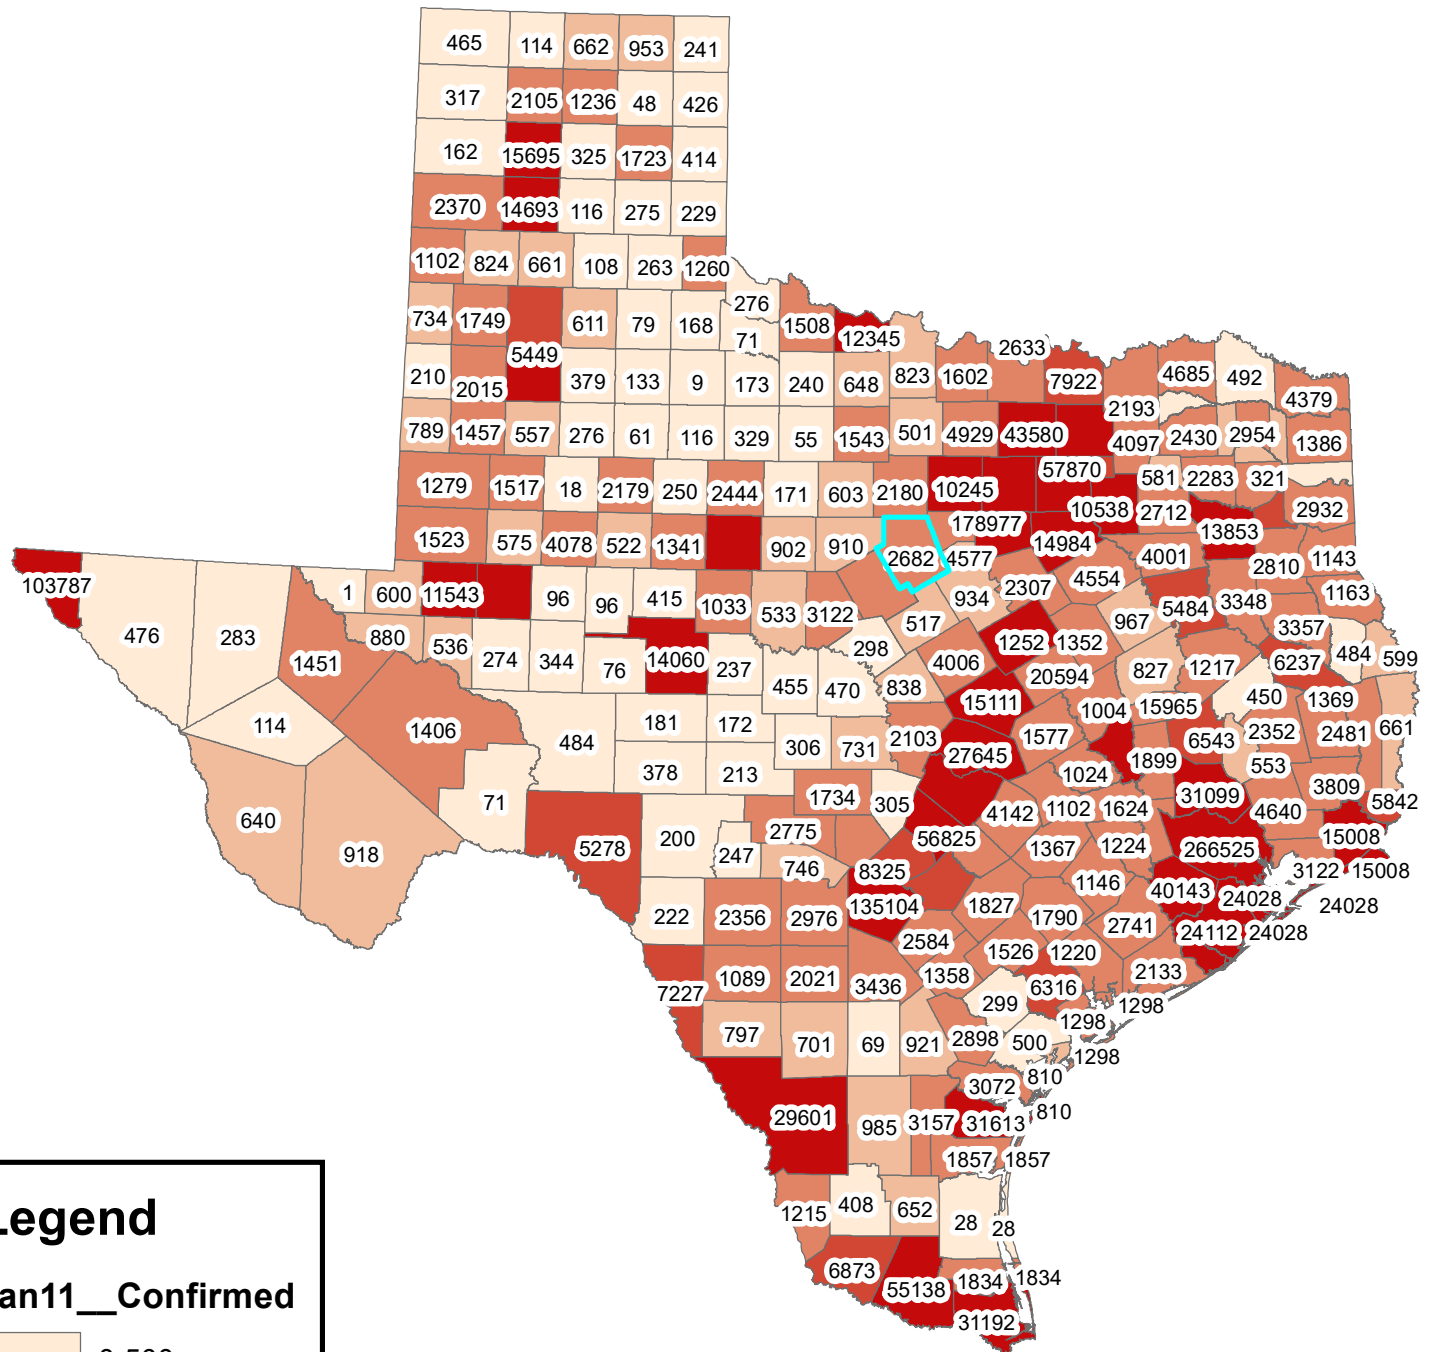

Texas Covid-19 Confirmed Cases January 11, 2021

Legend

Jan11__Confirmed

- 0-500
- 501-1000
- 1001-5000
- 5001-10000
- 10001-266525

The City of Stephenville makes every effort to ensure this map is free of errors but does not warrant the map or its features. The City of Stephenville provides this map without any warranty of any kind whatsoever, either expressed or implied.

https://github.com/CSSEGISandData/COVID-19/tree/master/csse_covid_19_data/csse_covid_19_daily_reports