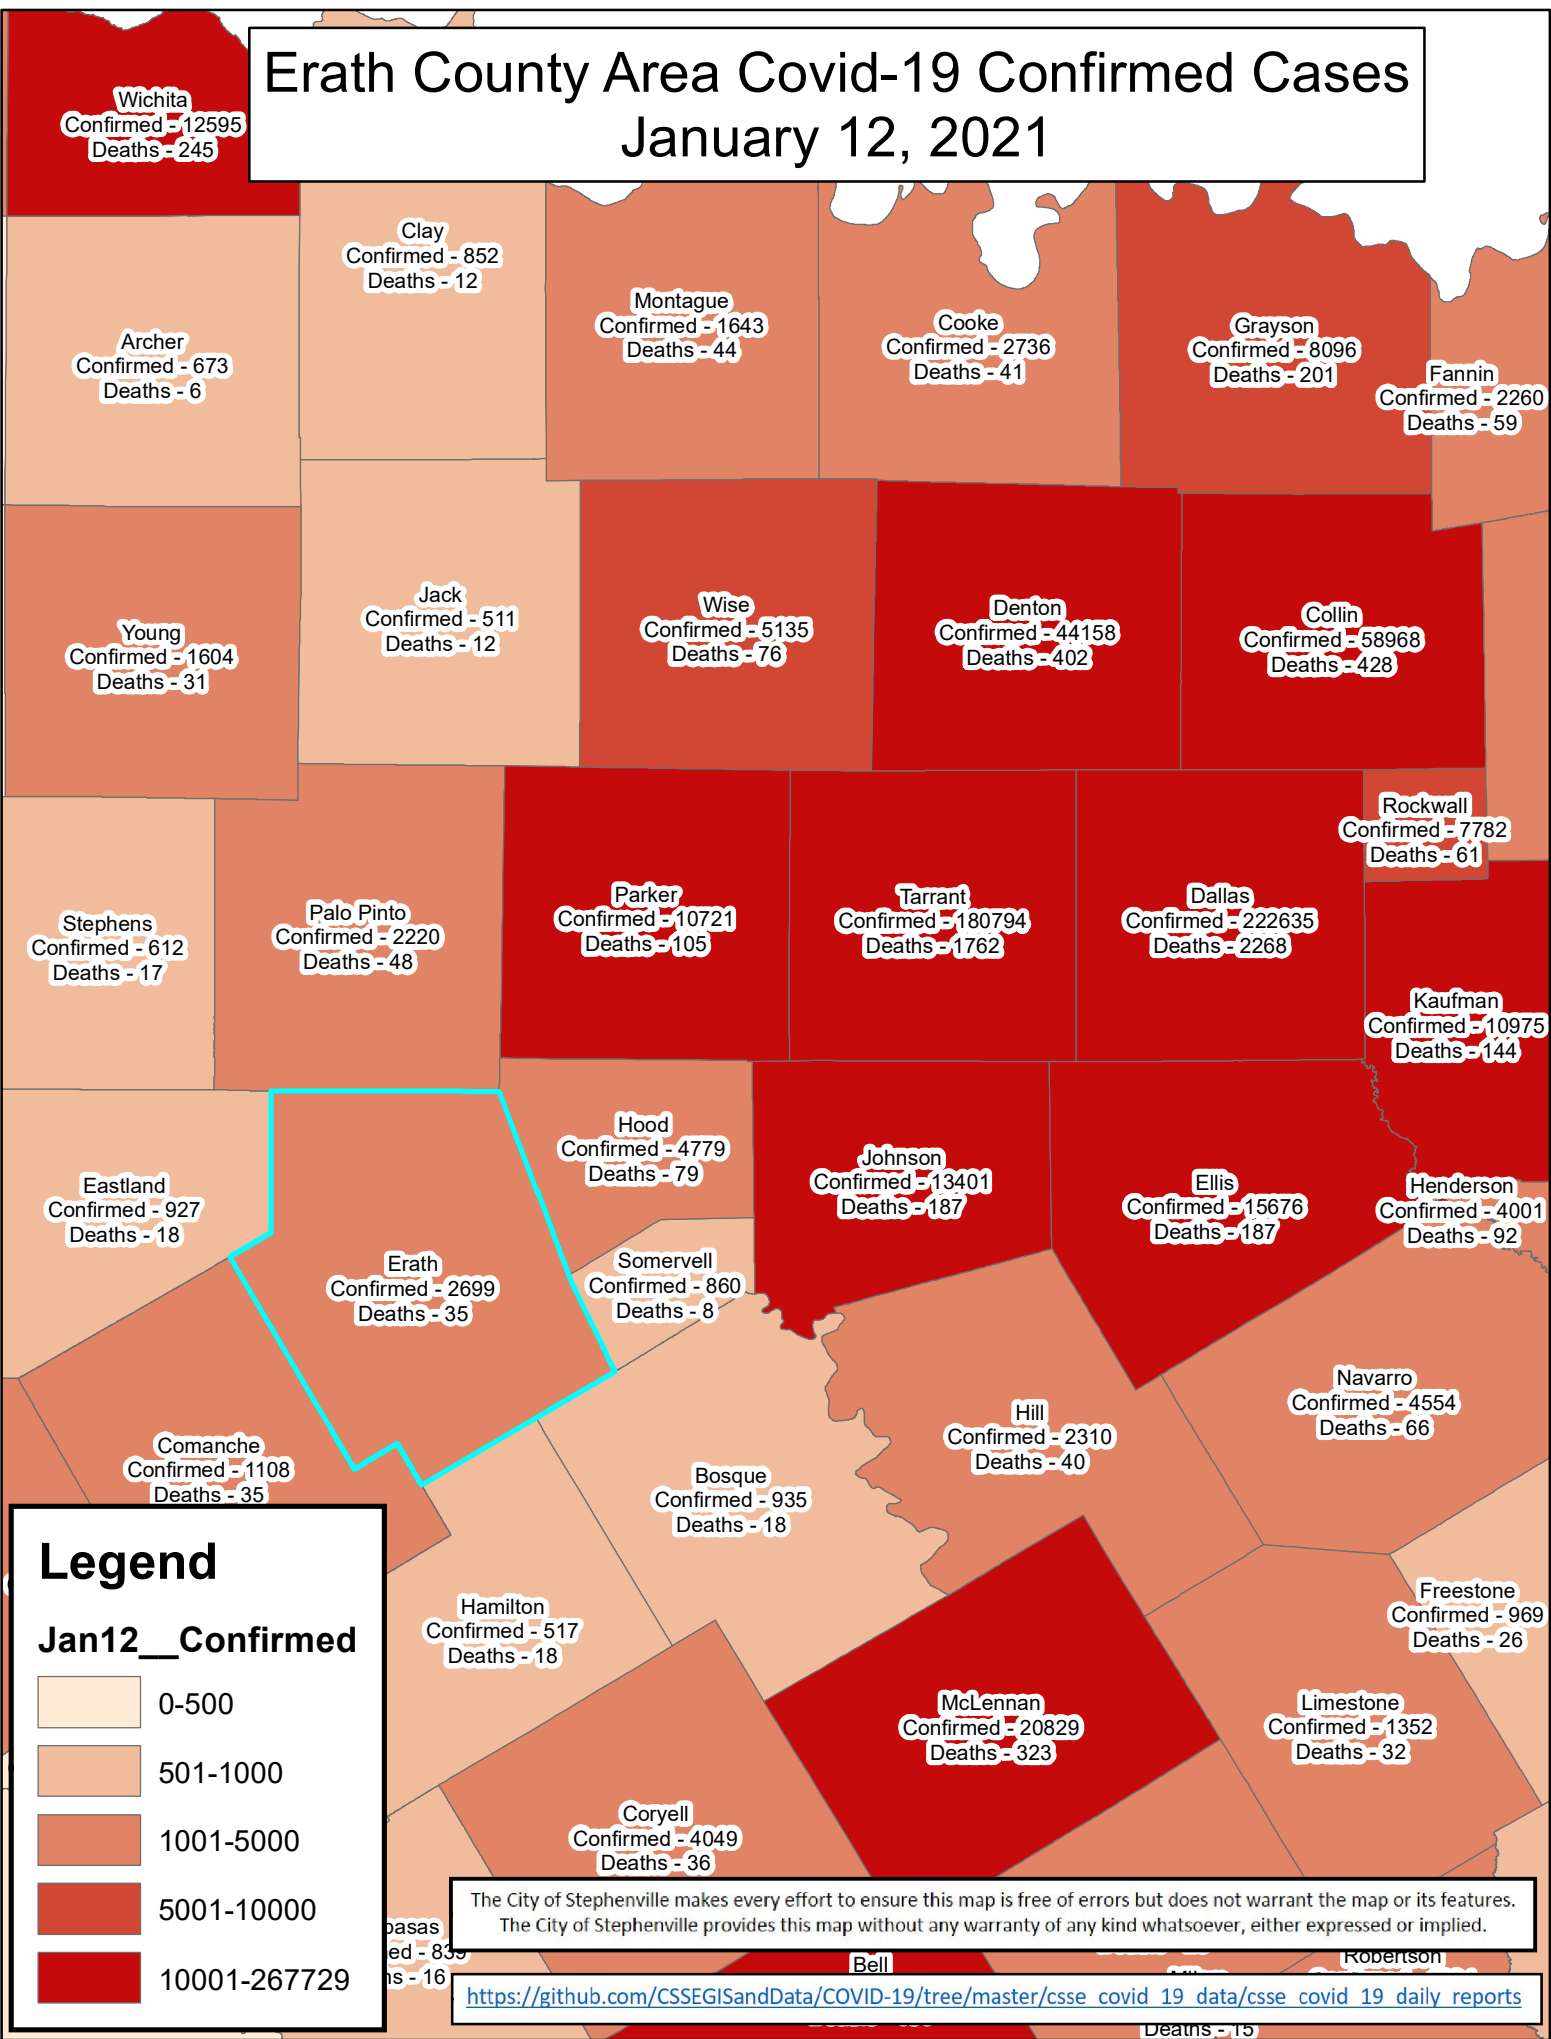

# Erath County Area Covid-19 Confirmed Cases January 12, 2021

## Legend

### Jan12\_\_Confirmed

- 0-500
- 501-1000
- 1001-5000
- 5001-10000
- 10001-267729

The City of Stephenville makes every effort to ensure this map is free of errors but does not warrant the map or its features. The City of Stephenville provides this map without any warranty of any kind whatsoever, either expressed or implied.

[https://github.com/CSSEGISandData/COVID-19/tree/master/csse\\_covid\\_19\\_data/csse\\_covid\\_19\\_daily\\_reports](https://github.com/CSSEGISandData/COVID-19/tree/master/csse_covid_19_data/csse_covid_19_daily_reports)