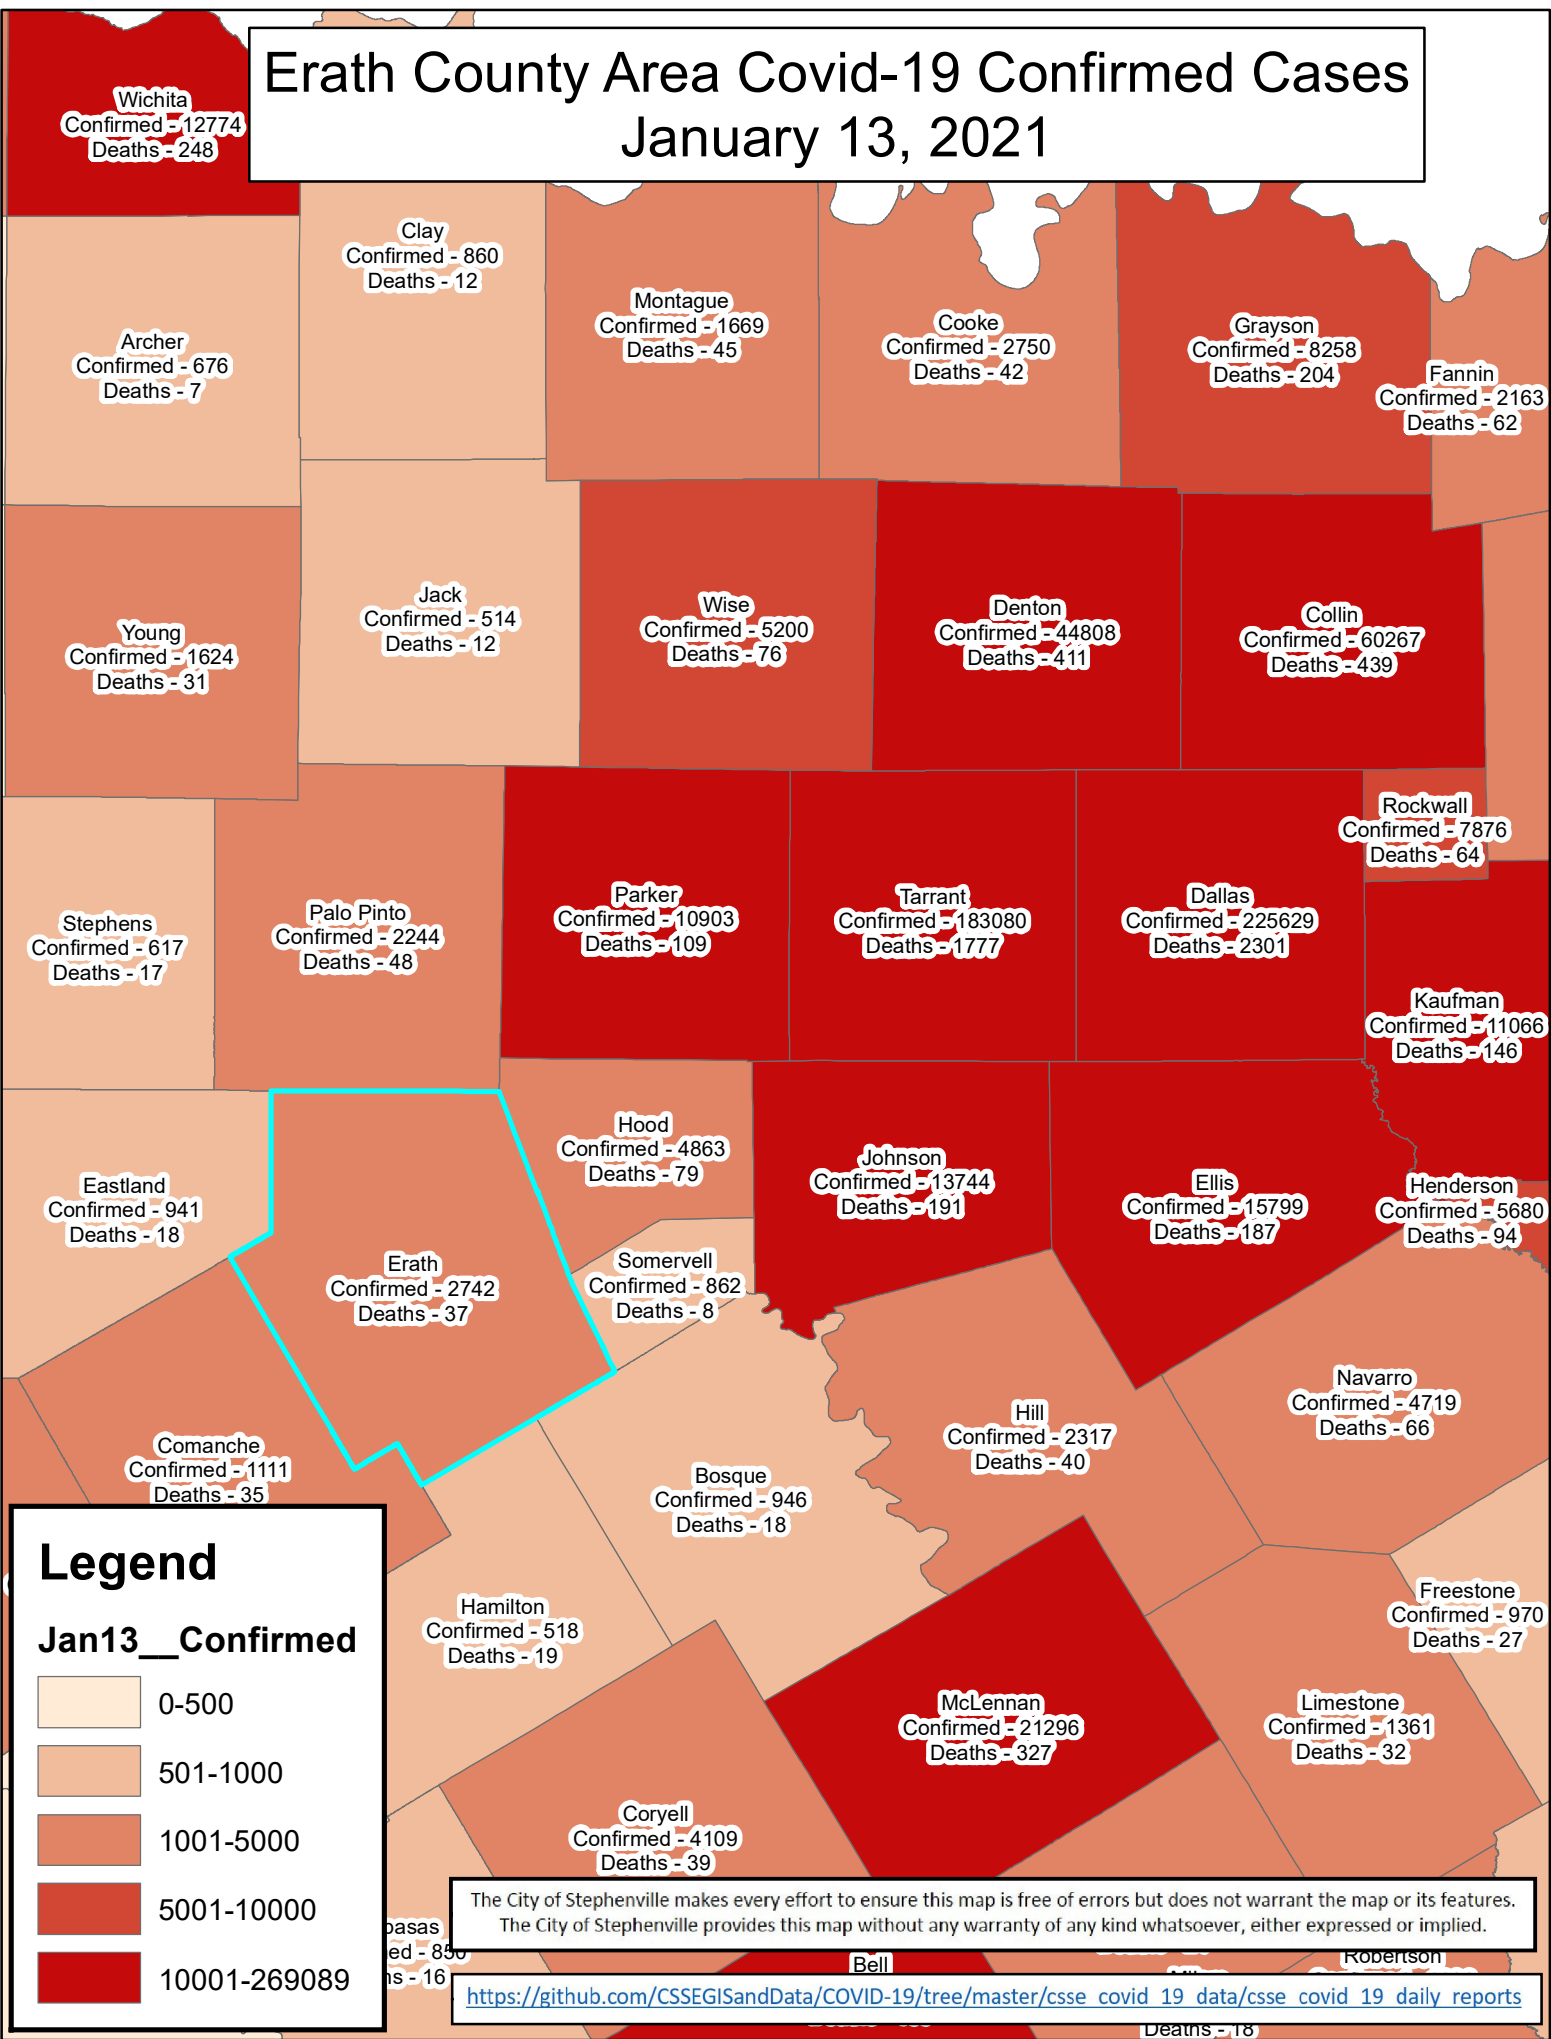

# Erath County Area Covid-19 Confirmed Cases January 13, 2021

## Legend

[https://github.com/CSSEGISandData/COVID-19/tree/master/csse\\_covid\\_19\\_data/csse\\_covid\\_19\\_daily\\_reports](https://github.com/CSSEGISandData/COVID-19/tree/master/csse_covid_19_data/csse_covid_19_daily_reports)