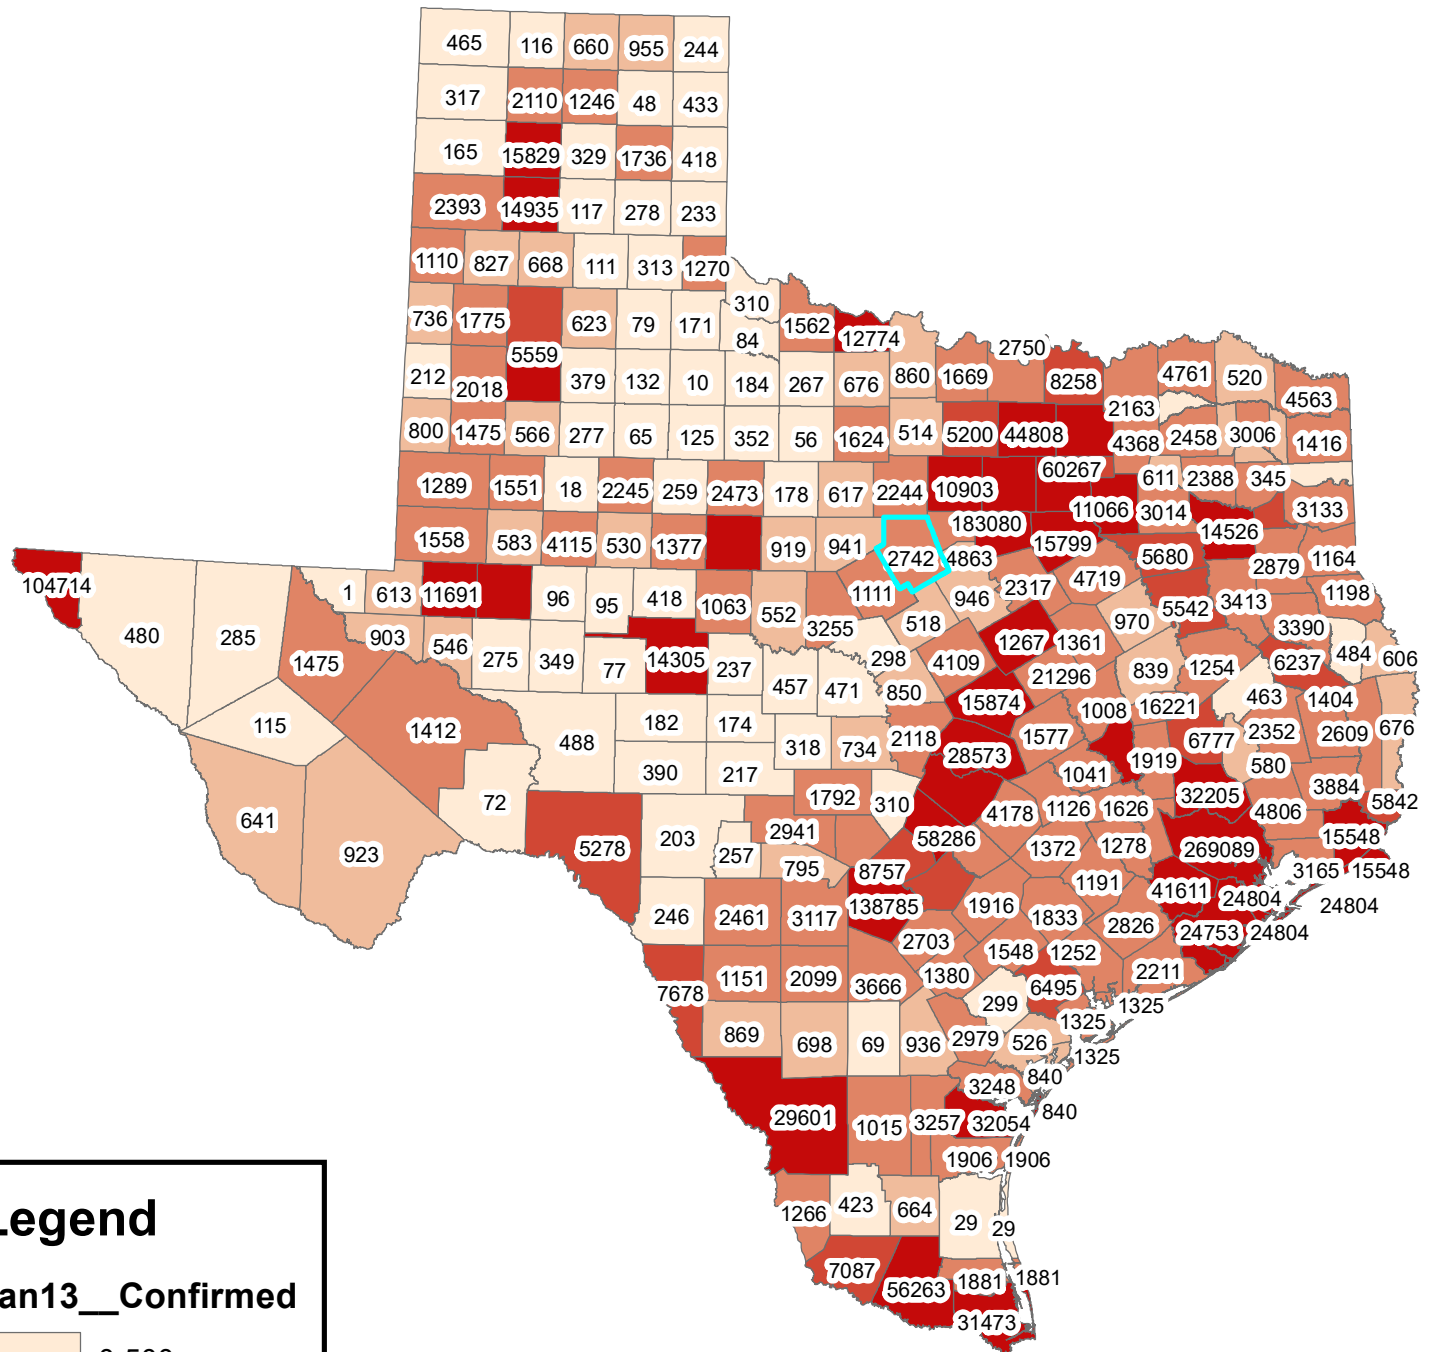

Texas Covid-19 Confirmed Cases January 13, 2021

Legend

Jan13__Confirmed

The City of Stephenville makes every effort to ensure this map is free of errors but does not warrant the map or its features. The City of Stephenville provides this map without any warranty of any kind whatsoever, either expressed or implied.

https://github.com/CSSEGISandData/COVID-19/tree/master/csse_covid_19_data/csse_covid_19_daily_reports