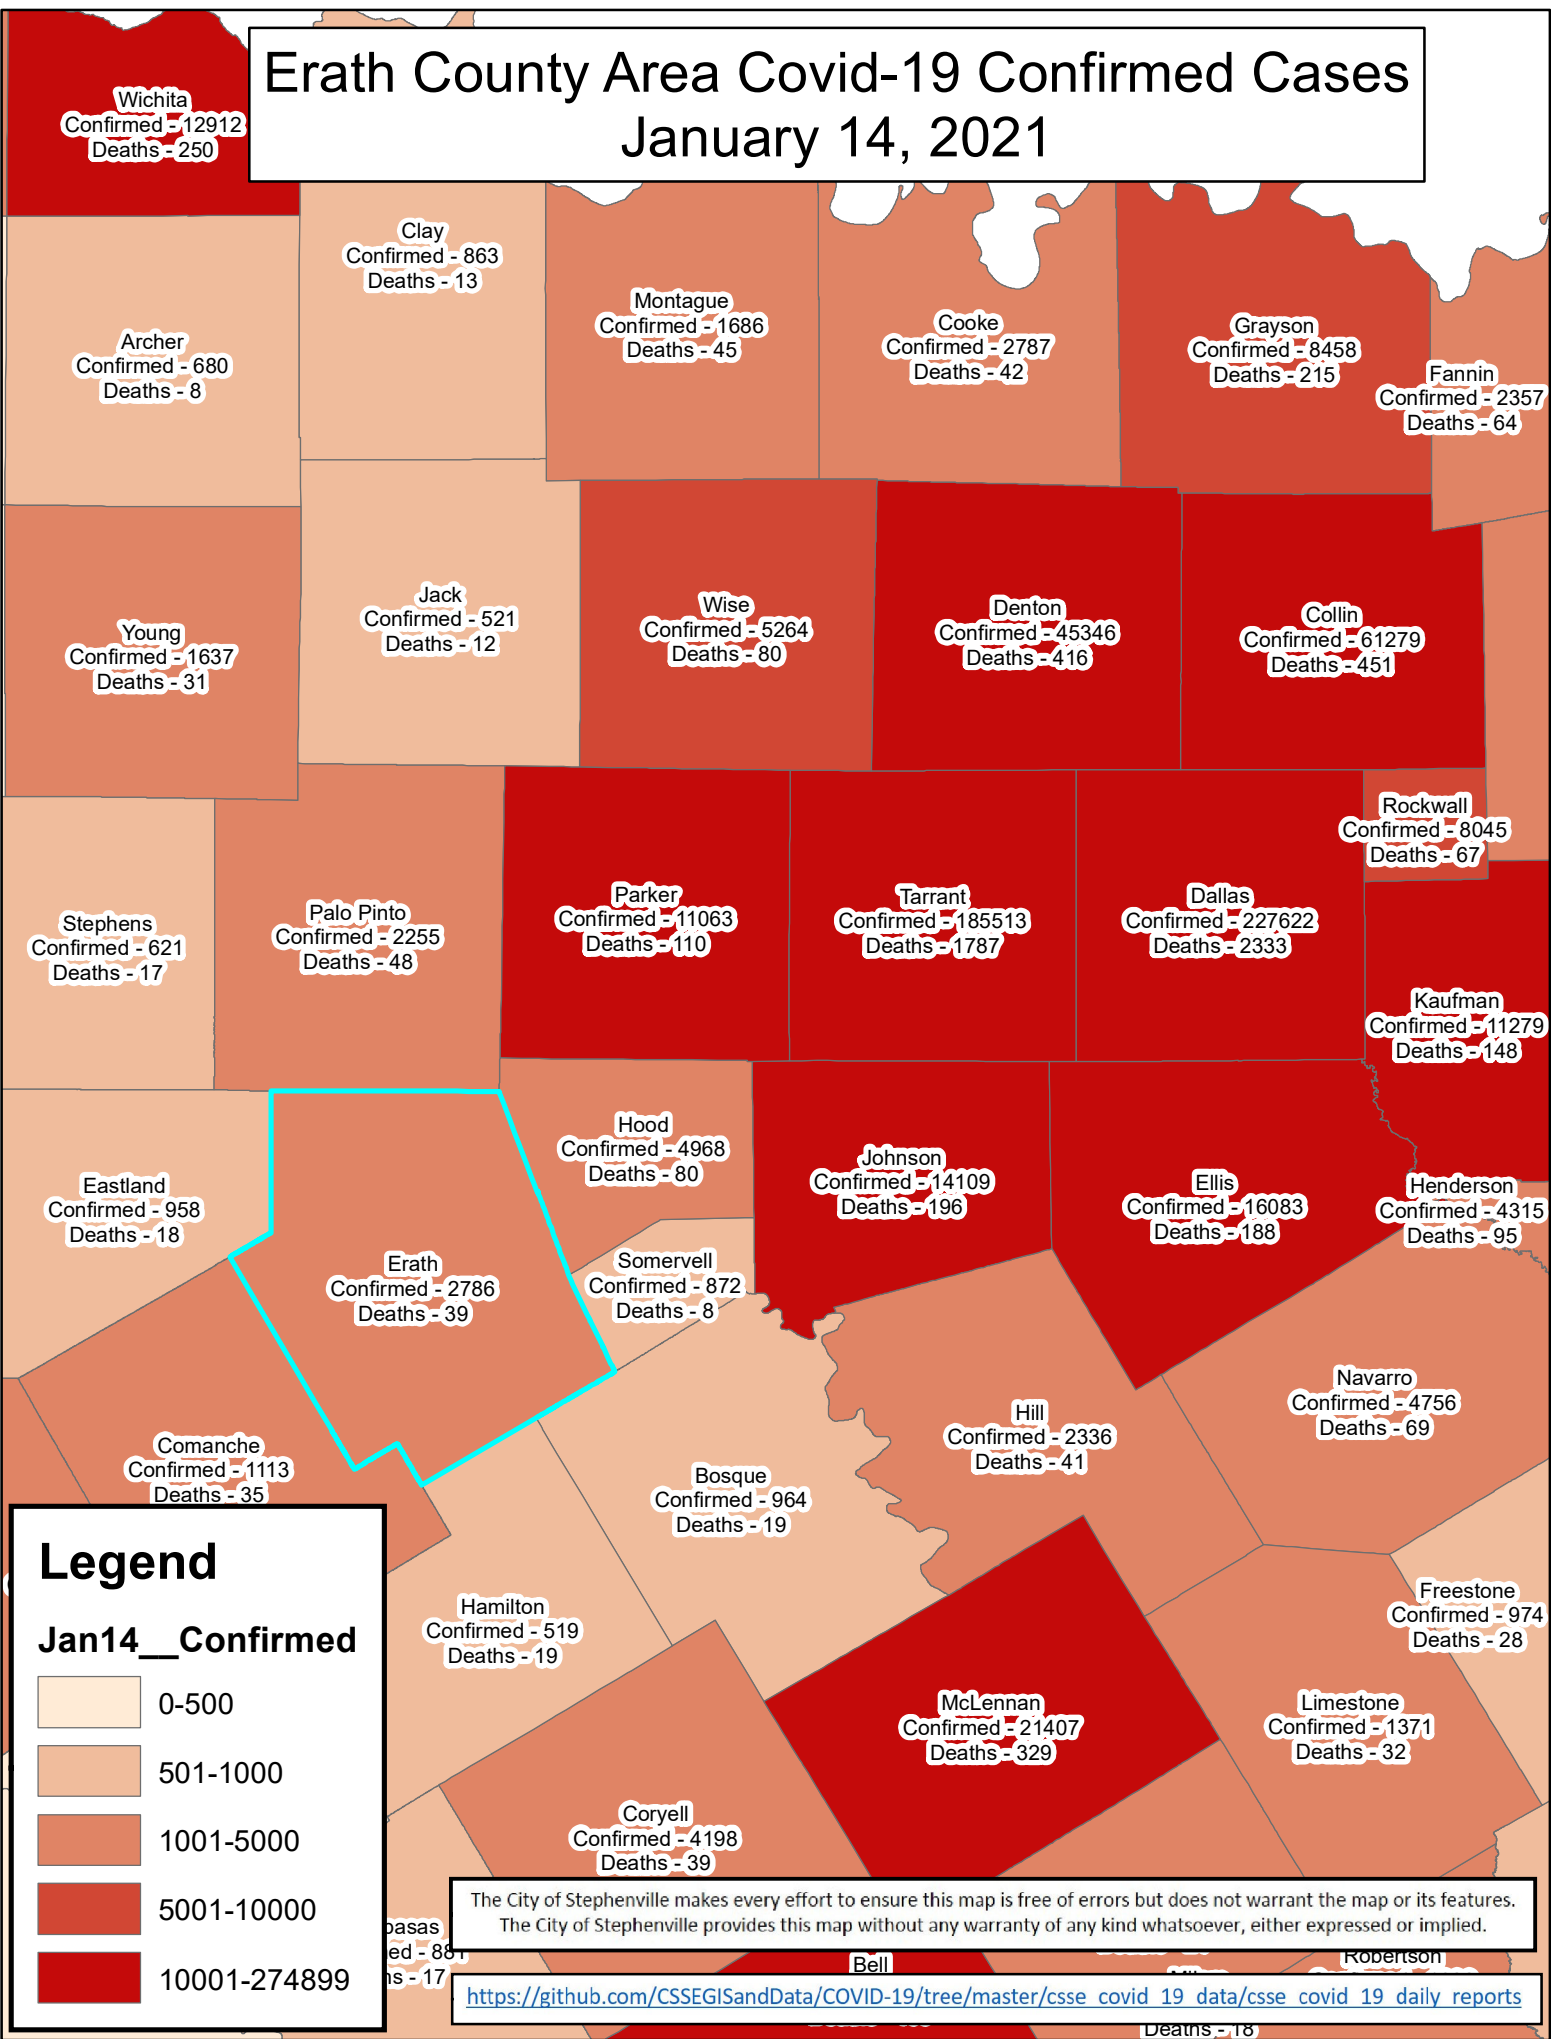

Erath County Area Covid-19 Confirmed Cases January 14, 2021

Legend

Jan14__Confirmed

- 0-500
- 501-1000
- 1001-5000
- 5001-10000
- 10001-274899

The City of Stephenville makes every effort to ensure this map is free of errors but does not warrant the map or its features. The City of Stephenville provides this map without any warranty of any kind whatsoever, either expressed or implied.

https://github.com/CSSEGISandData/COVID-19/tree/master/csse_covid_19_data/csse_covid_19_daily_reports