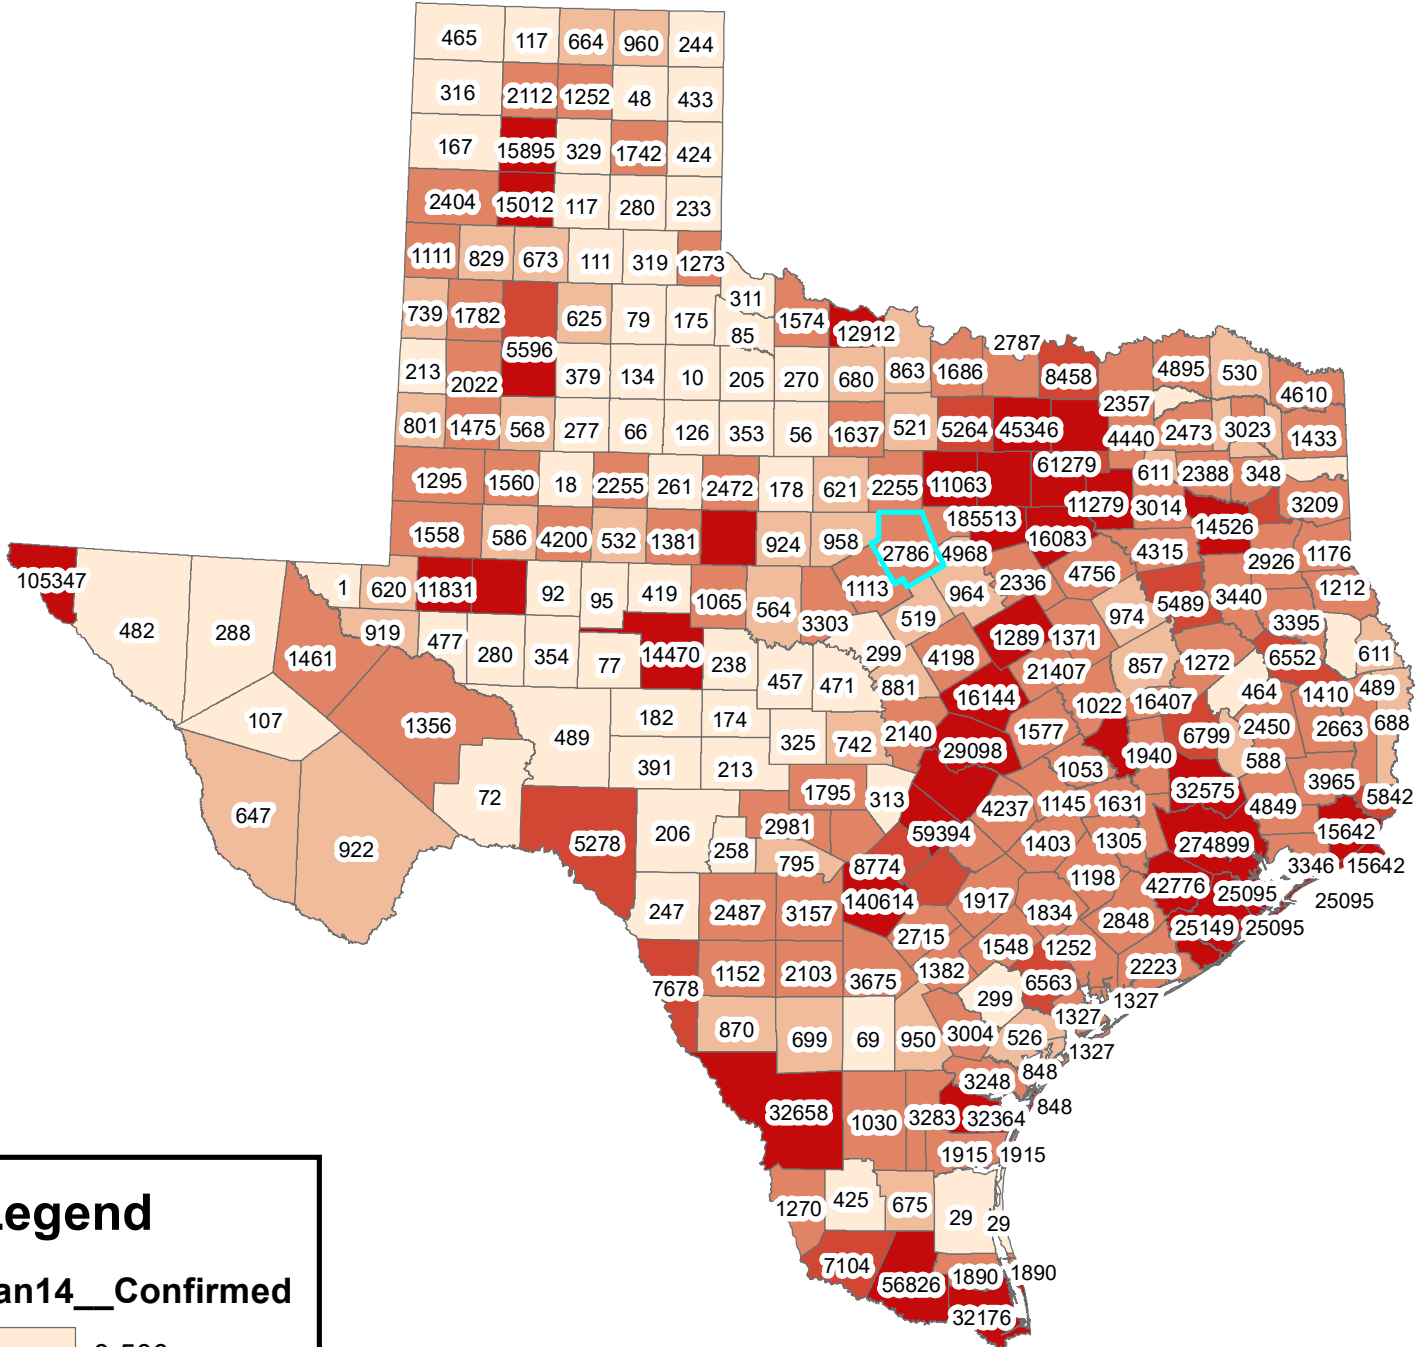

Texas Covid-19 Confirmed Cases January 14, 2021

Legend

Jan14__Confirmed

- 0-500
- 501-1000
- 1001-5000
- 5001-10000
- 10001-274899

The City of Stephenville makes every effort to ensure this map is free of errors but does not warrant the map or its features. The City of Stephenville provides this map without any warranty of any kind whatsoever, either expressed or implied.

<https://github.com/CSSEGISandData/COVID-19/tree/master/csse covid 19 data/csse covid 19 daily reports>