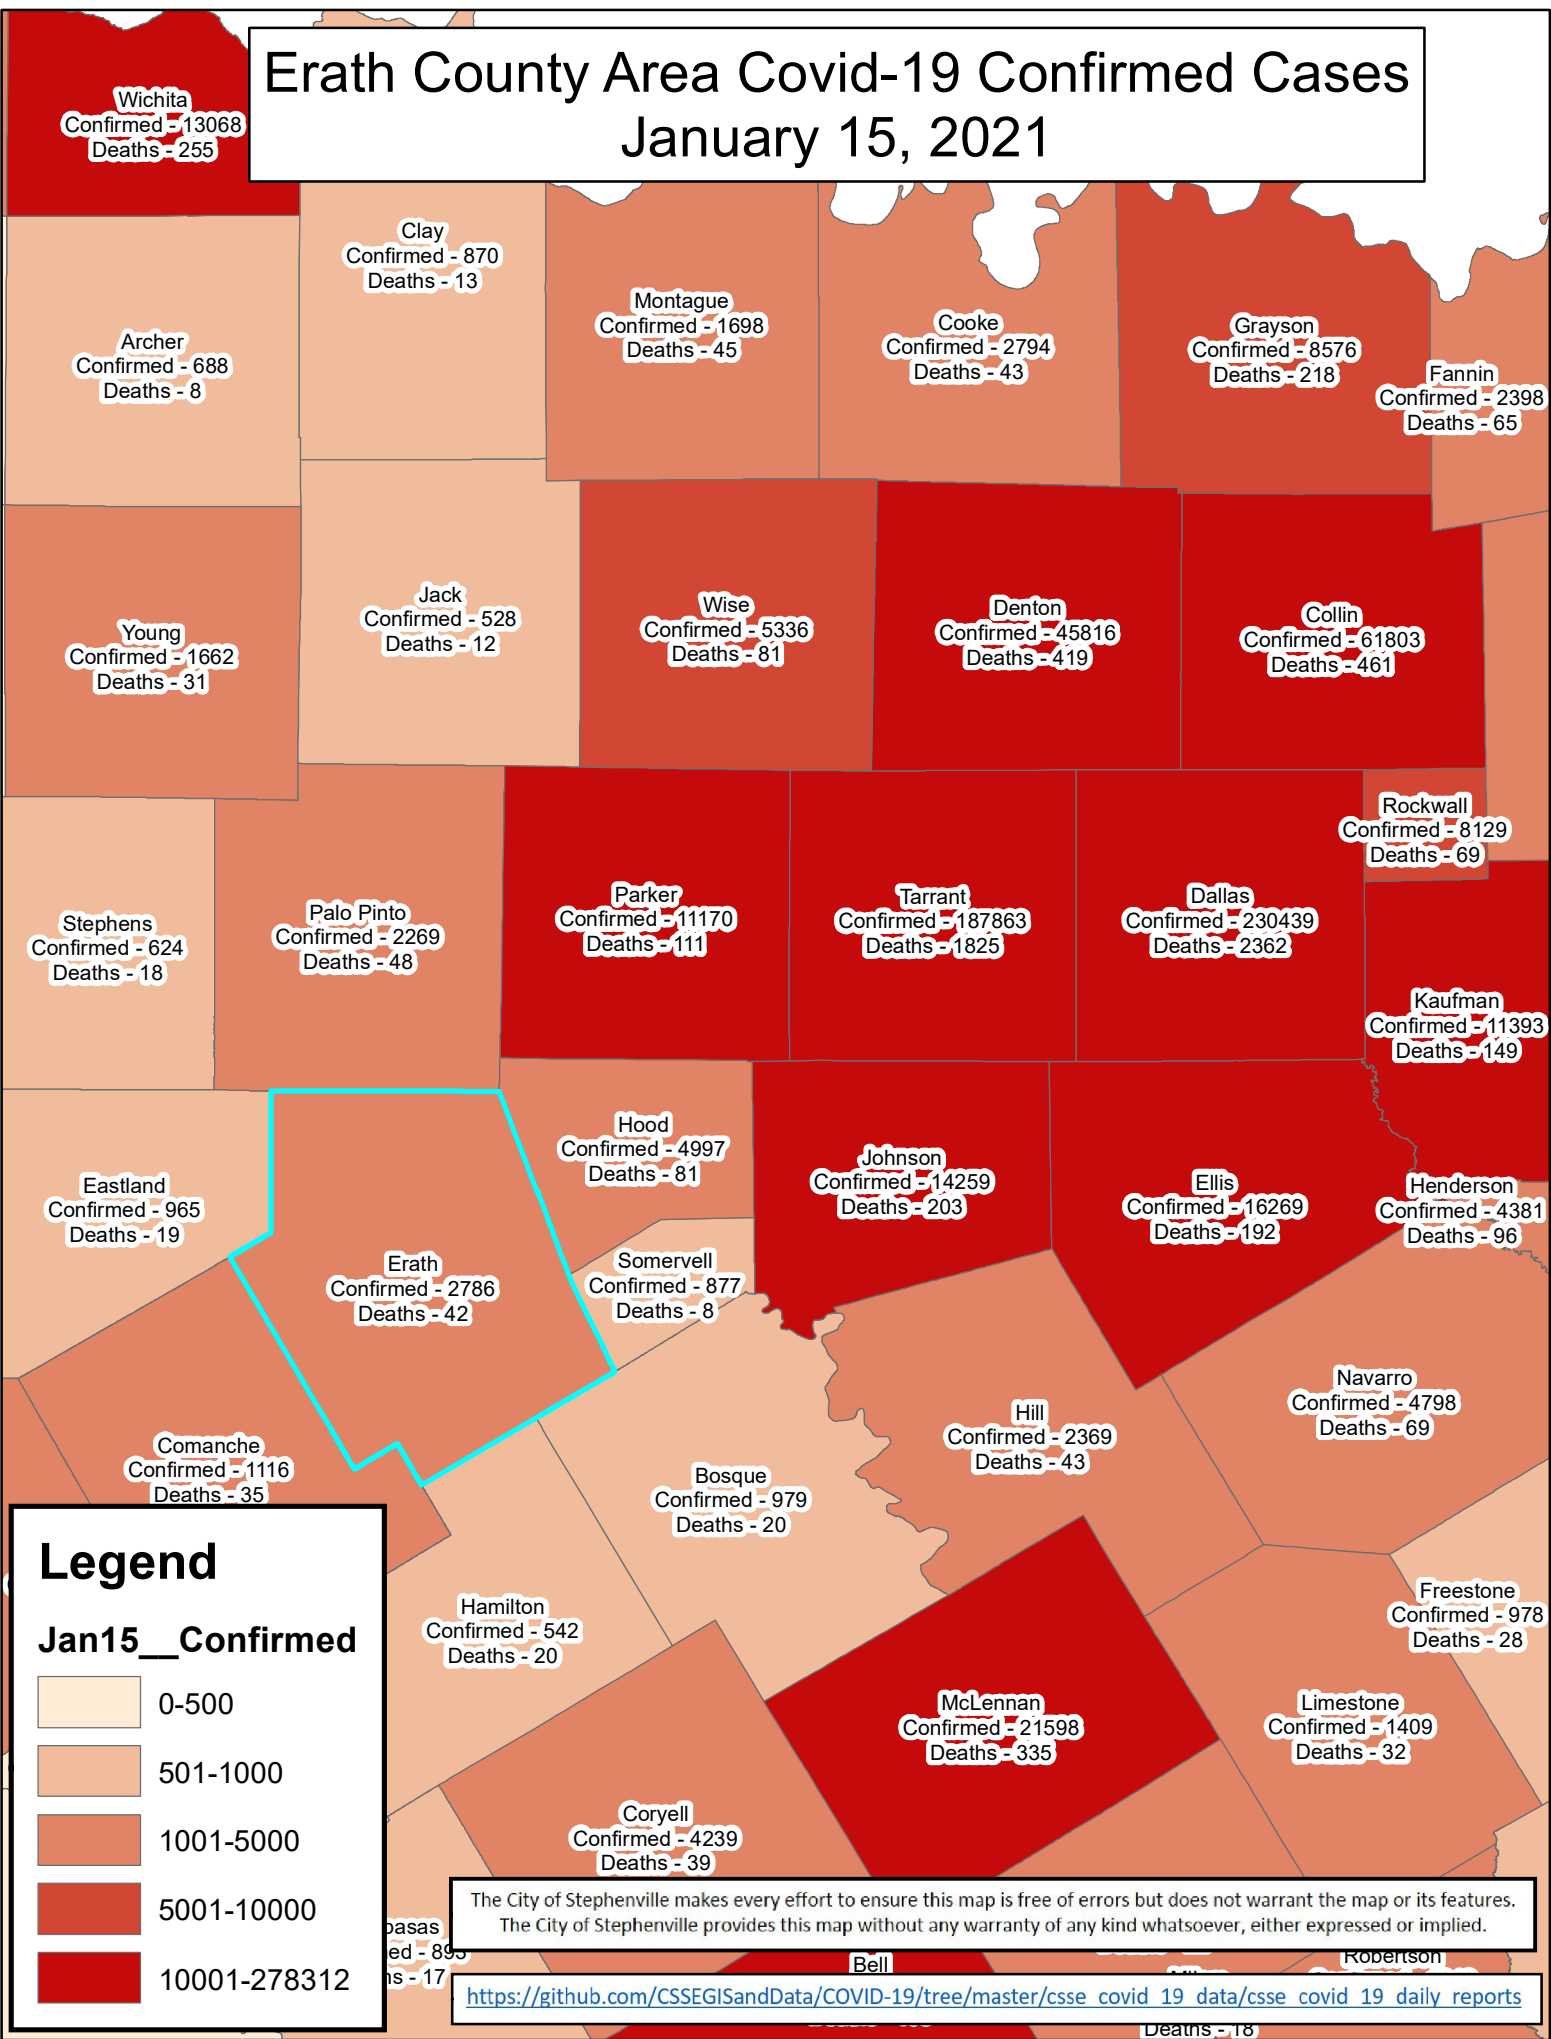

Erath County Area Covid-19 Confirmed Cases

January 15, 2021

Legend

Jan15__Confirmed

The City of Stephenville makes every effort to ensure this map is free of errors but does not warrant the map or its features. The City of Stephenville provides this map without any warranty of any kind whatsoever, either expressed or implied.

https://github.com/CSSEGISandData/COVID-19/tree/master/csse_covid_19_data/csse_covid_19_daily_reports