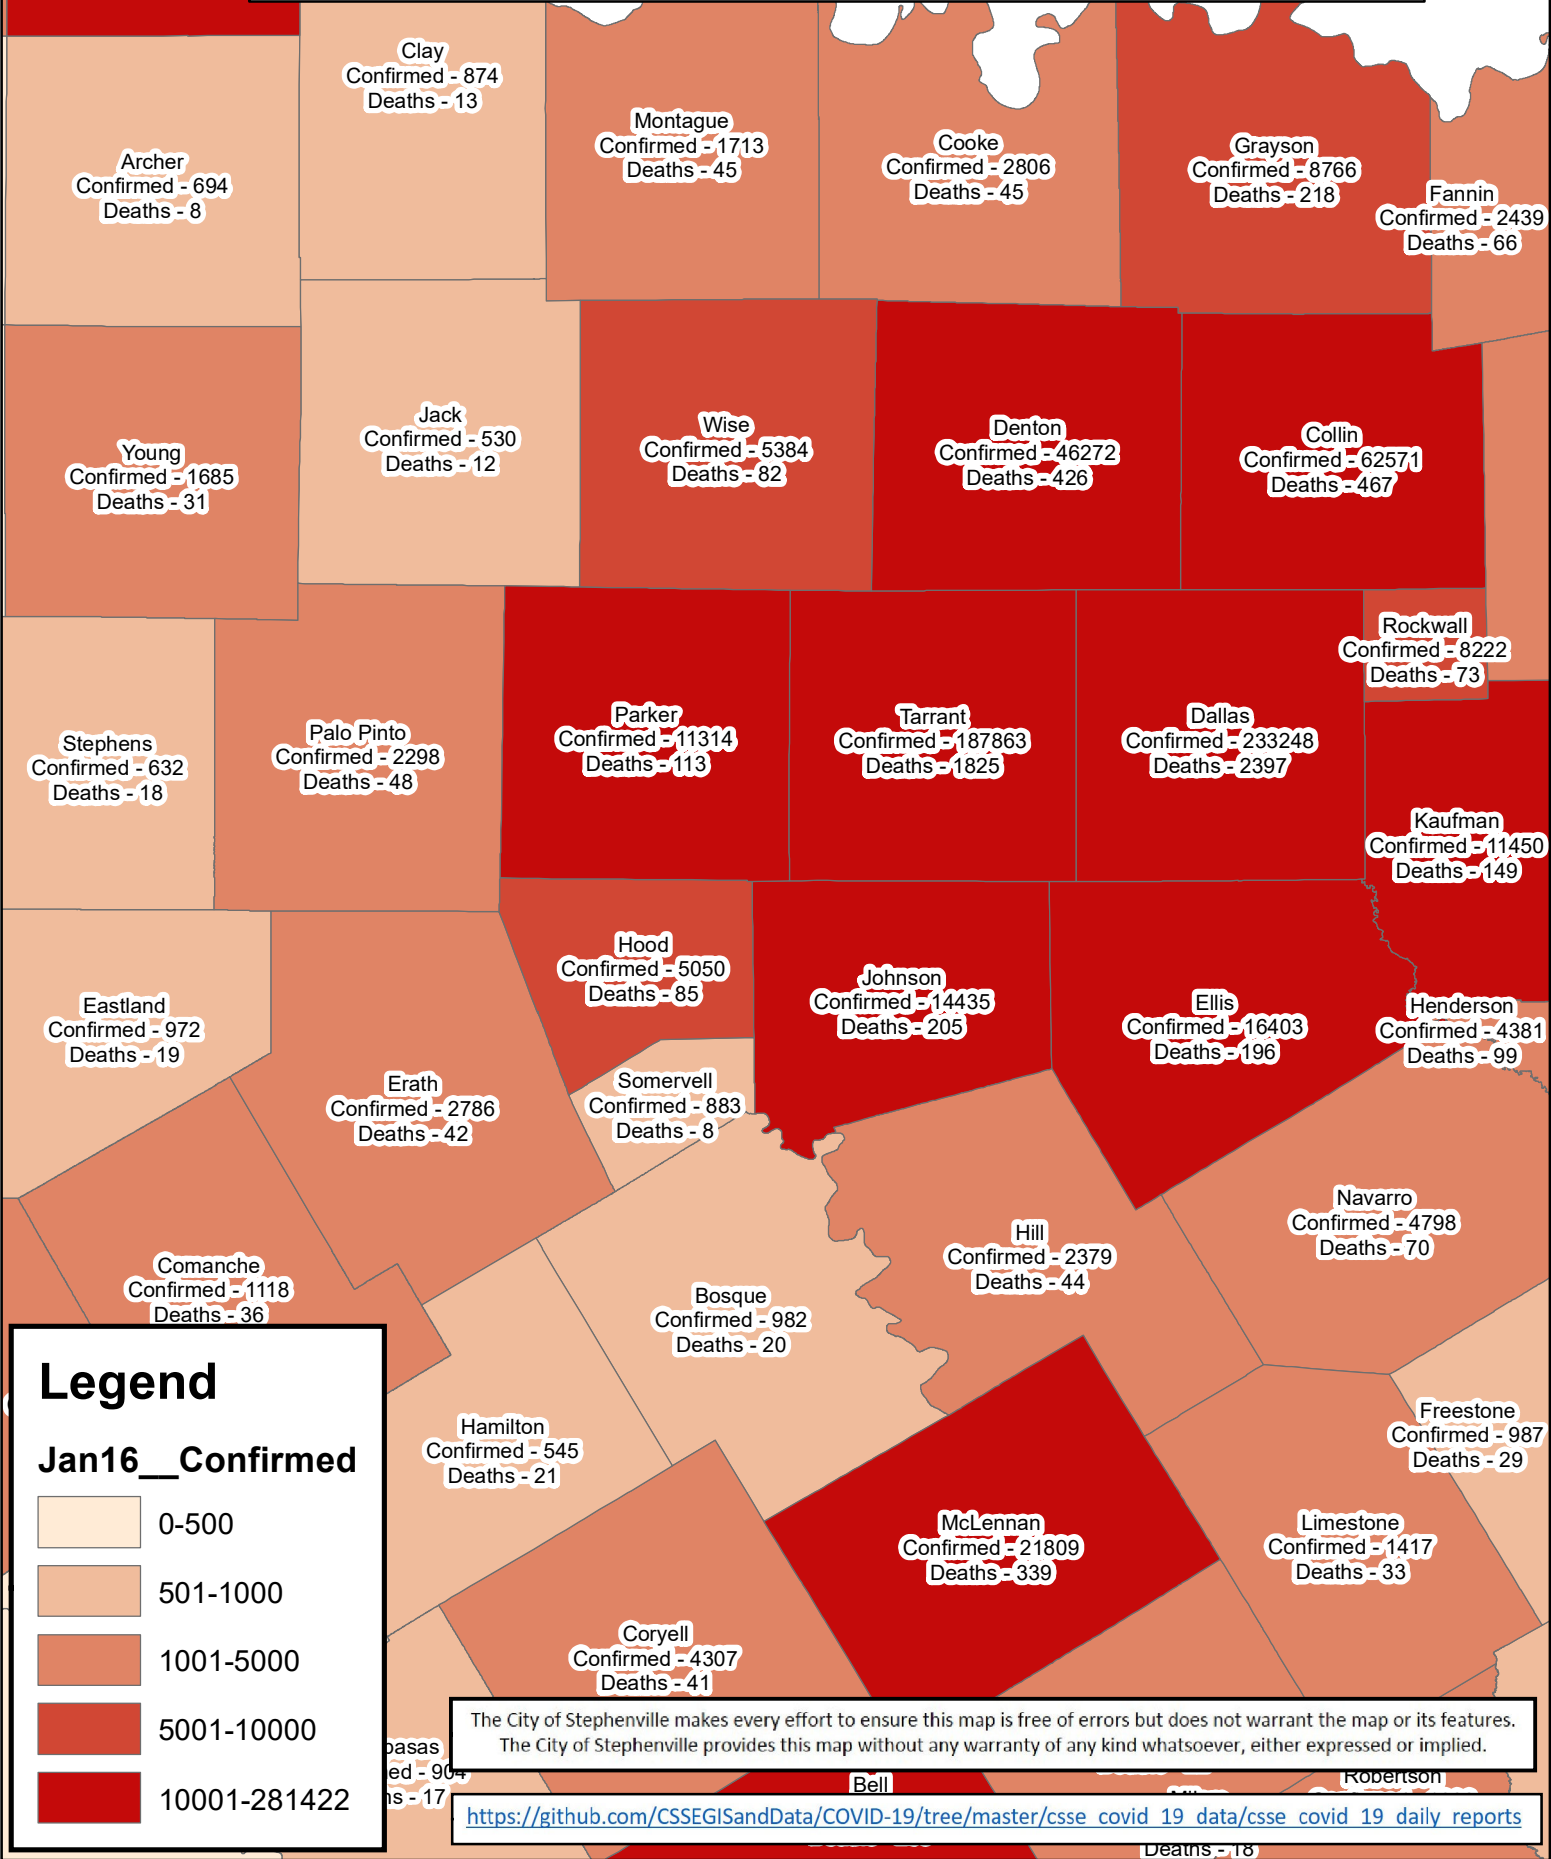

Erath County Area Covid-19 Confirmed Cases January 16, 2021

Legend

Jan16__Confirmed

The City of Stephenville makes every effort to ensure this map is free of errors but does not warrant the map or its features. The City of Stephenville provides this map without any warranty of any kind whatsoever, either expressed or implied.

https://github.com/CSSEGISandData/COVID-19/tree/master/csse_covid_19_data/csse_covid_19_daily_reports